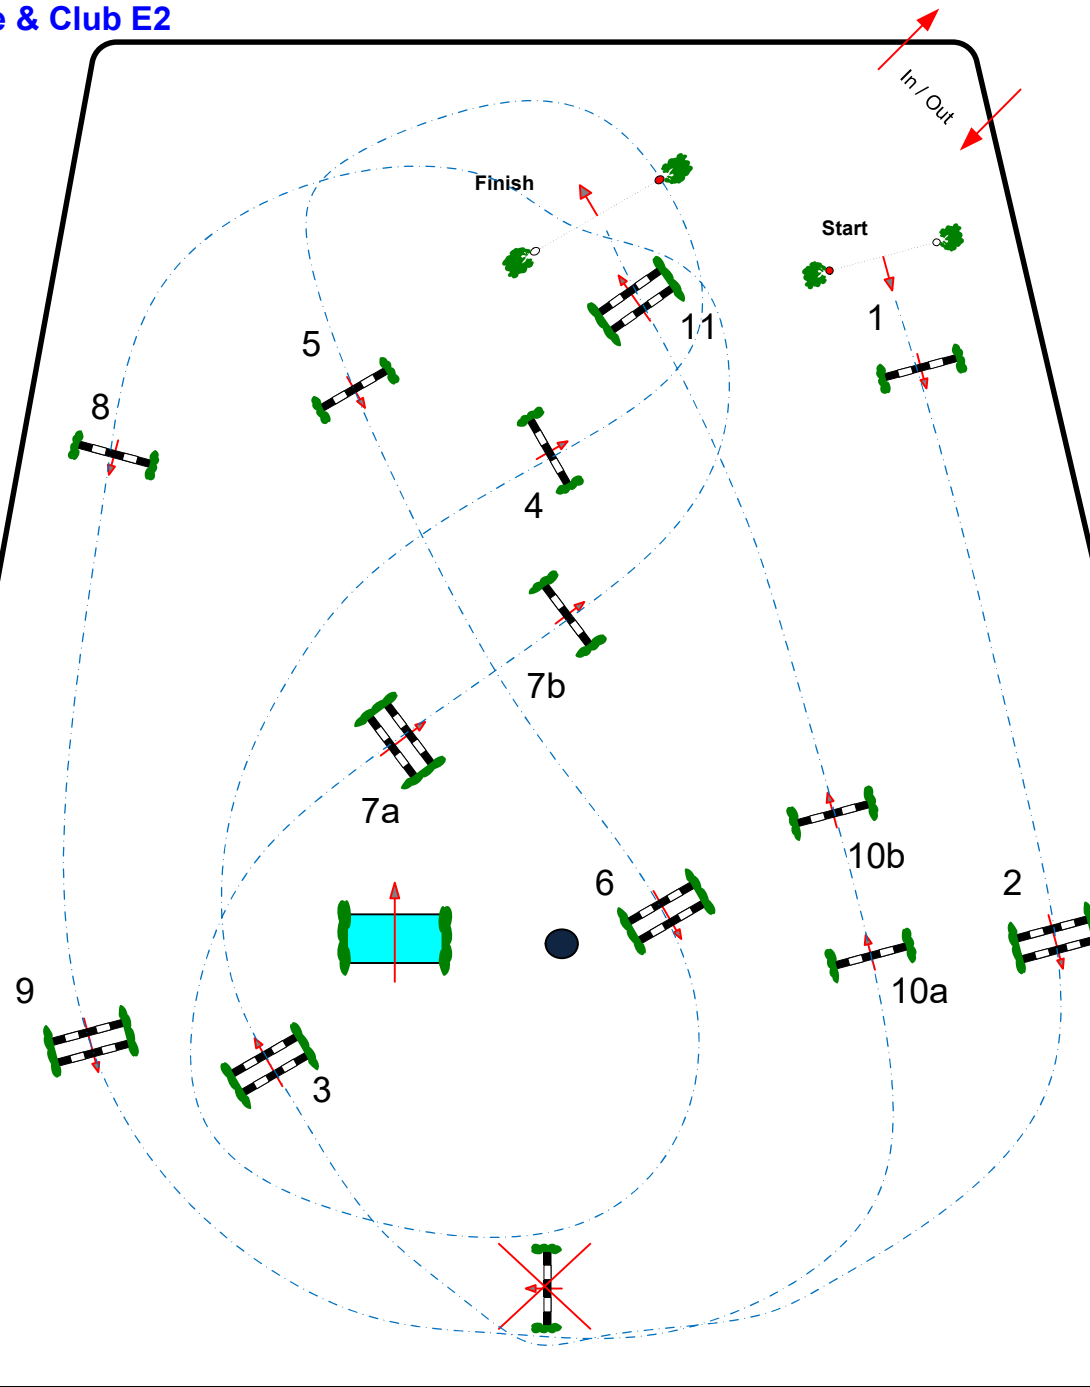

Speed: 330 m/min

Length: 530 m
Time allowed: 97 sec
Time limit: 194 sec

Obstacles:
Efforts:
Penalty sec
Closed combination:

1st Jump-off:

Length: 0 m
Time allowed: 0 sec
Time limit: 0 sec

JURY

Marc CHEMINAT