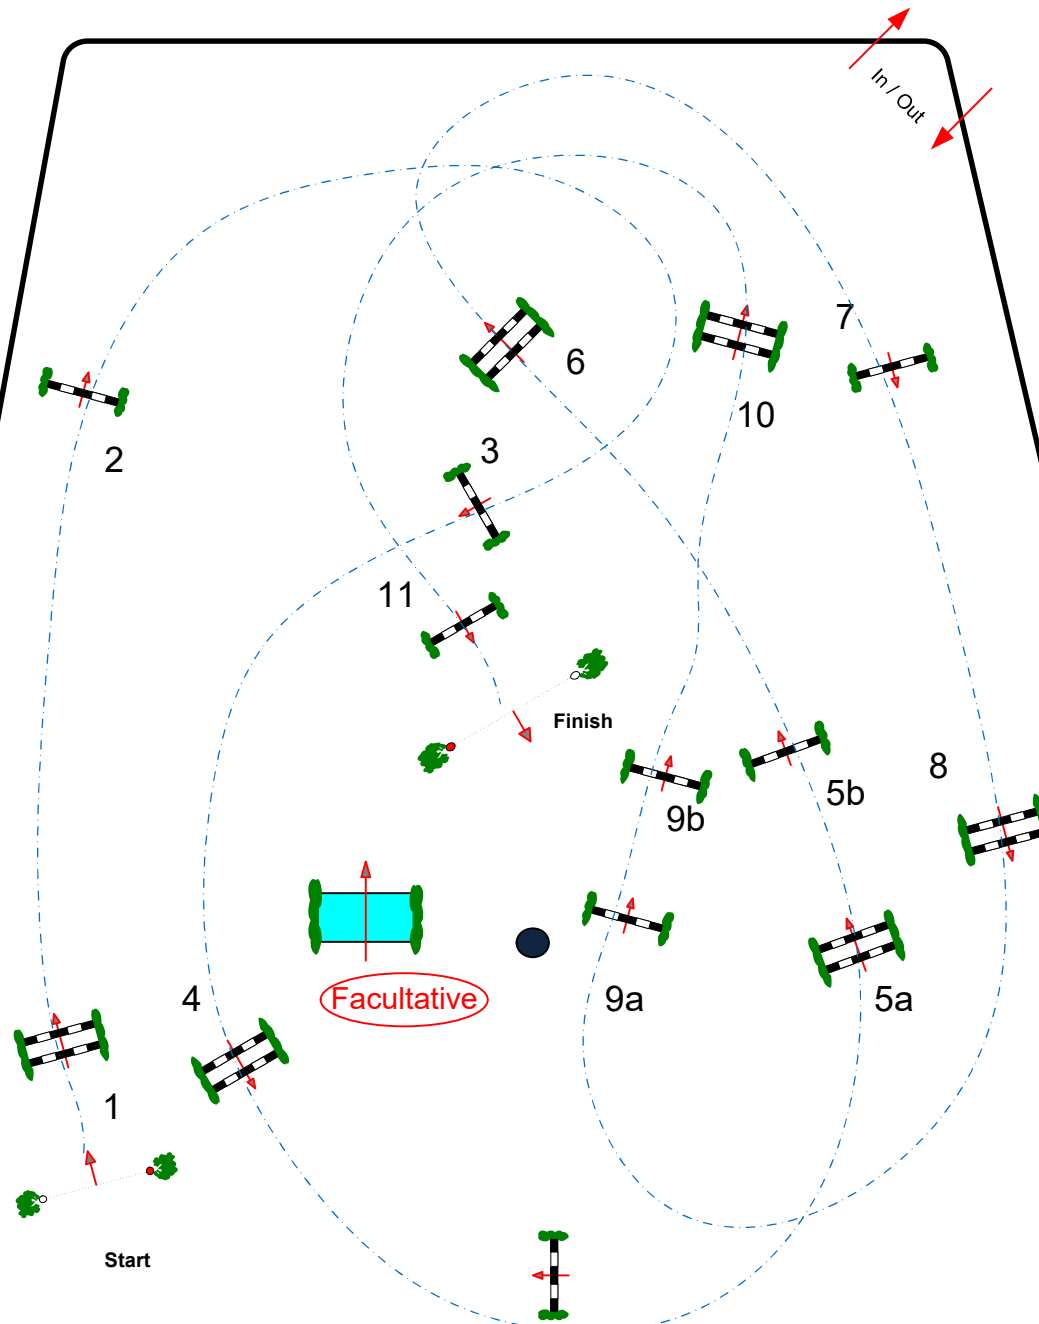

MONTLOUIS SUR LOIRE TDA

Class No.: As 1 & élite

Speed Tour

Competition against the clock

samedi 16 mars 2024

Start: 14:45

Table: A
National RG:
FEI RG / Art. 238.2.1
Height: 1,20 / 1,25 m

Speed: 350 m/min

Length: 490 m
Time allowed: 84 sec
Time limit: 168 sec

Obstacles:
Efforts:
Penalty sec
Closed combination:

1st Jump-off:

Length: 0 m
Time allowed: 0 sec
Time limit: 0 sec

Marc CHEMINAT

+33 6 15 51 03 81
marc.cheminat@sfr.fr