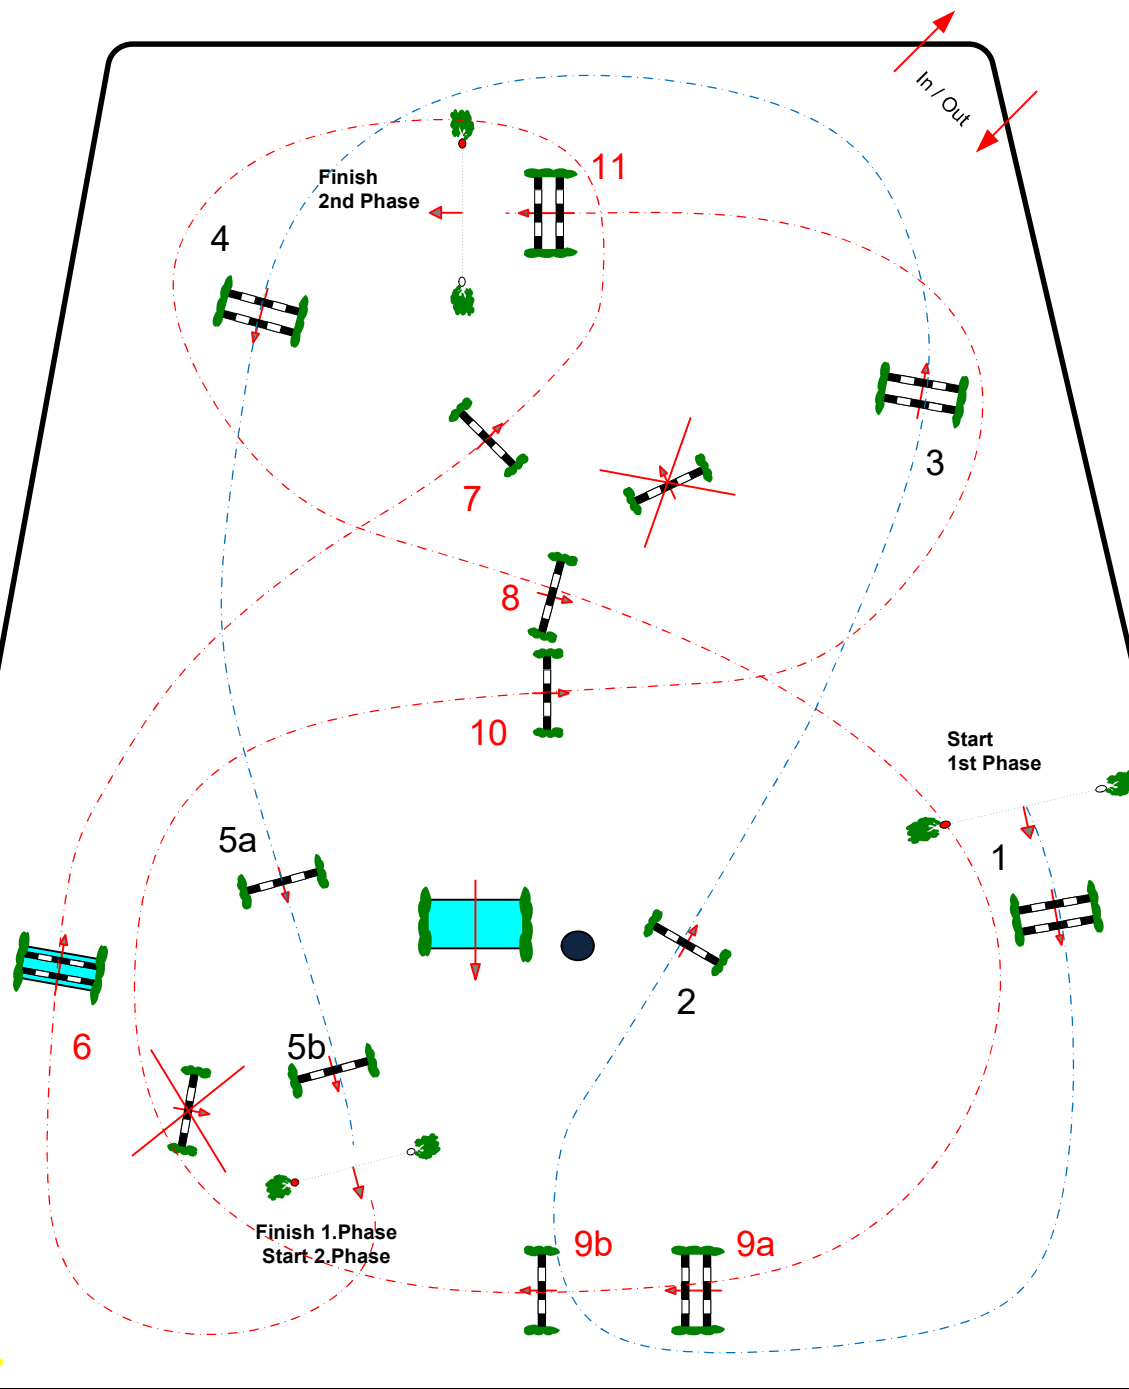

MONTLOUIS SUR LOIRE TDA

Class No.: As 2

Grand Prix

Competition in two Phases

dimanche 17 mars 2024

Start: 10:45

Table: A
National RG:
FEI RG / Art. 274
Height: 1,10 m

Speed: 350 m/min

Length: 240 m
Time allowed: 42 sec
Time limit: 84 sec

Obstacles:
Efforts:
Penalty sec
Closed combination:

2nd Phase:

Obstacles 6 à 11

Length: 350 m
Time allowed: 60 sec
Time limit: 120 sec

JURY

Marc CHEMINAT