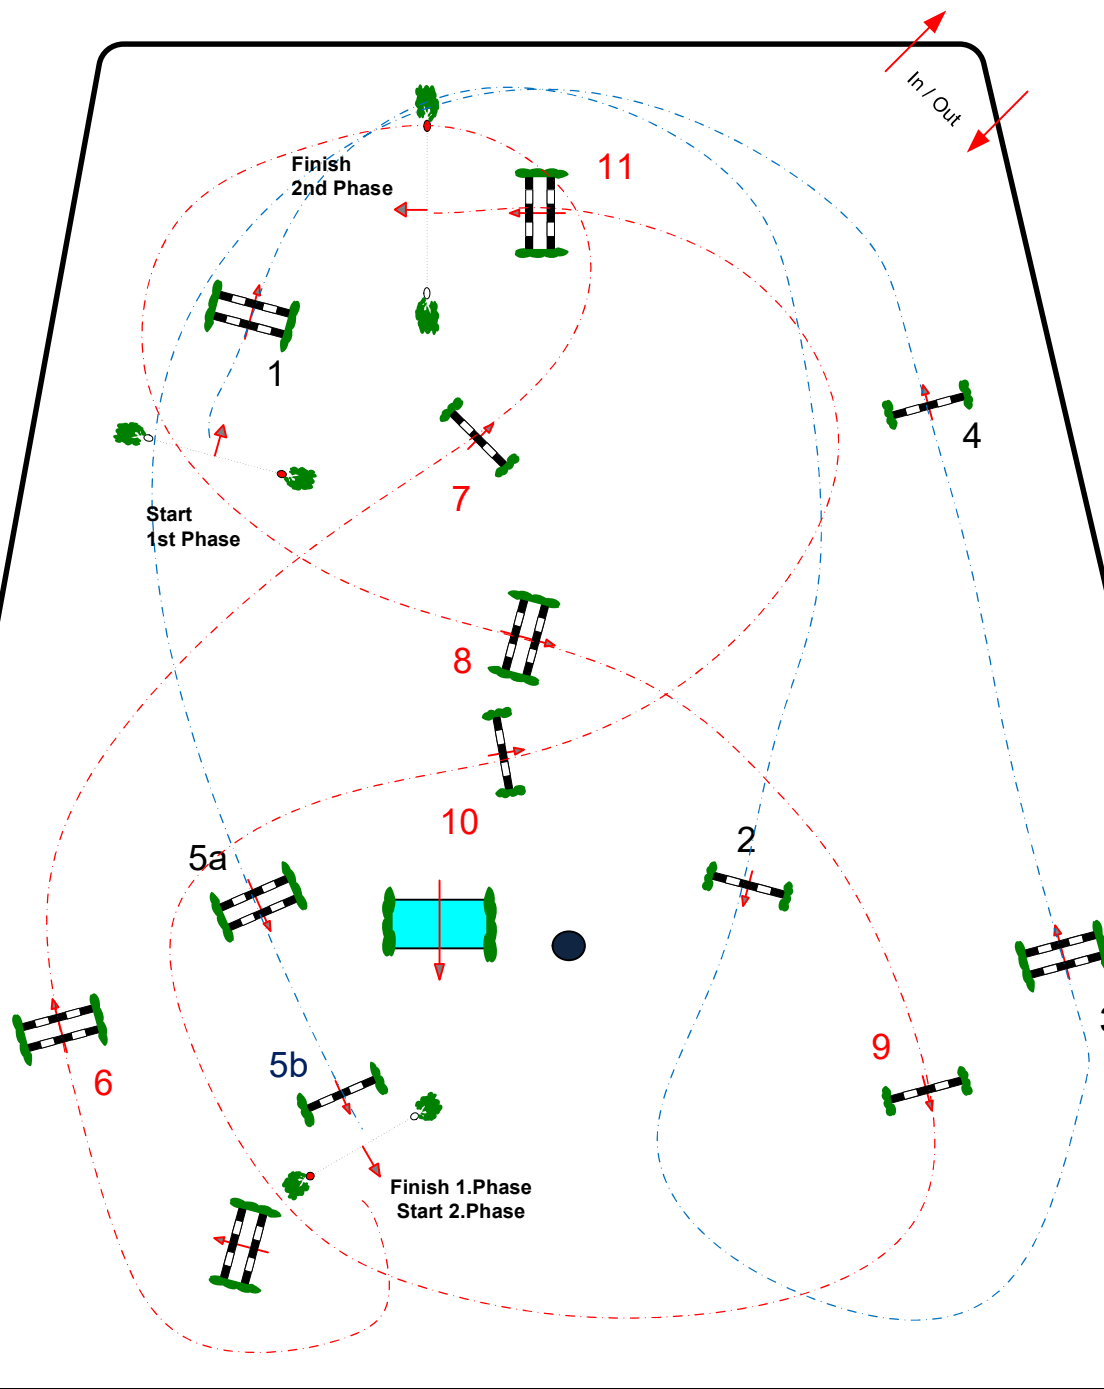

MONTLOUIS SUR LOIRE TDA

Class No.: P4 & P3

Grand Prix

Competition in two Phases

dimanche 17 mars 2024

Start: 13:15

Table: A
National RG:
FEI RG / Art. 274
Height: 0,60 / 0,70 m

Speed: 350 m/min

Length: 280 m
Time allowed: 48 sec
Time limit: 96 sec

Obstacles:
Efforts:
Penalty sec
Closed combination:

2nd Phase:

Obstacles 6 à 11

Length: 340 m
Time allowed: 59 sec
Time limit: 118 sec

Marc CHEMINAT

+33 6 15 51 03 81
marc.cheminat@sfr.fr