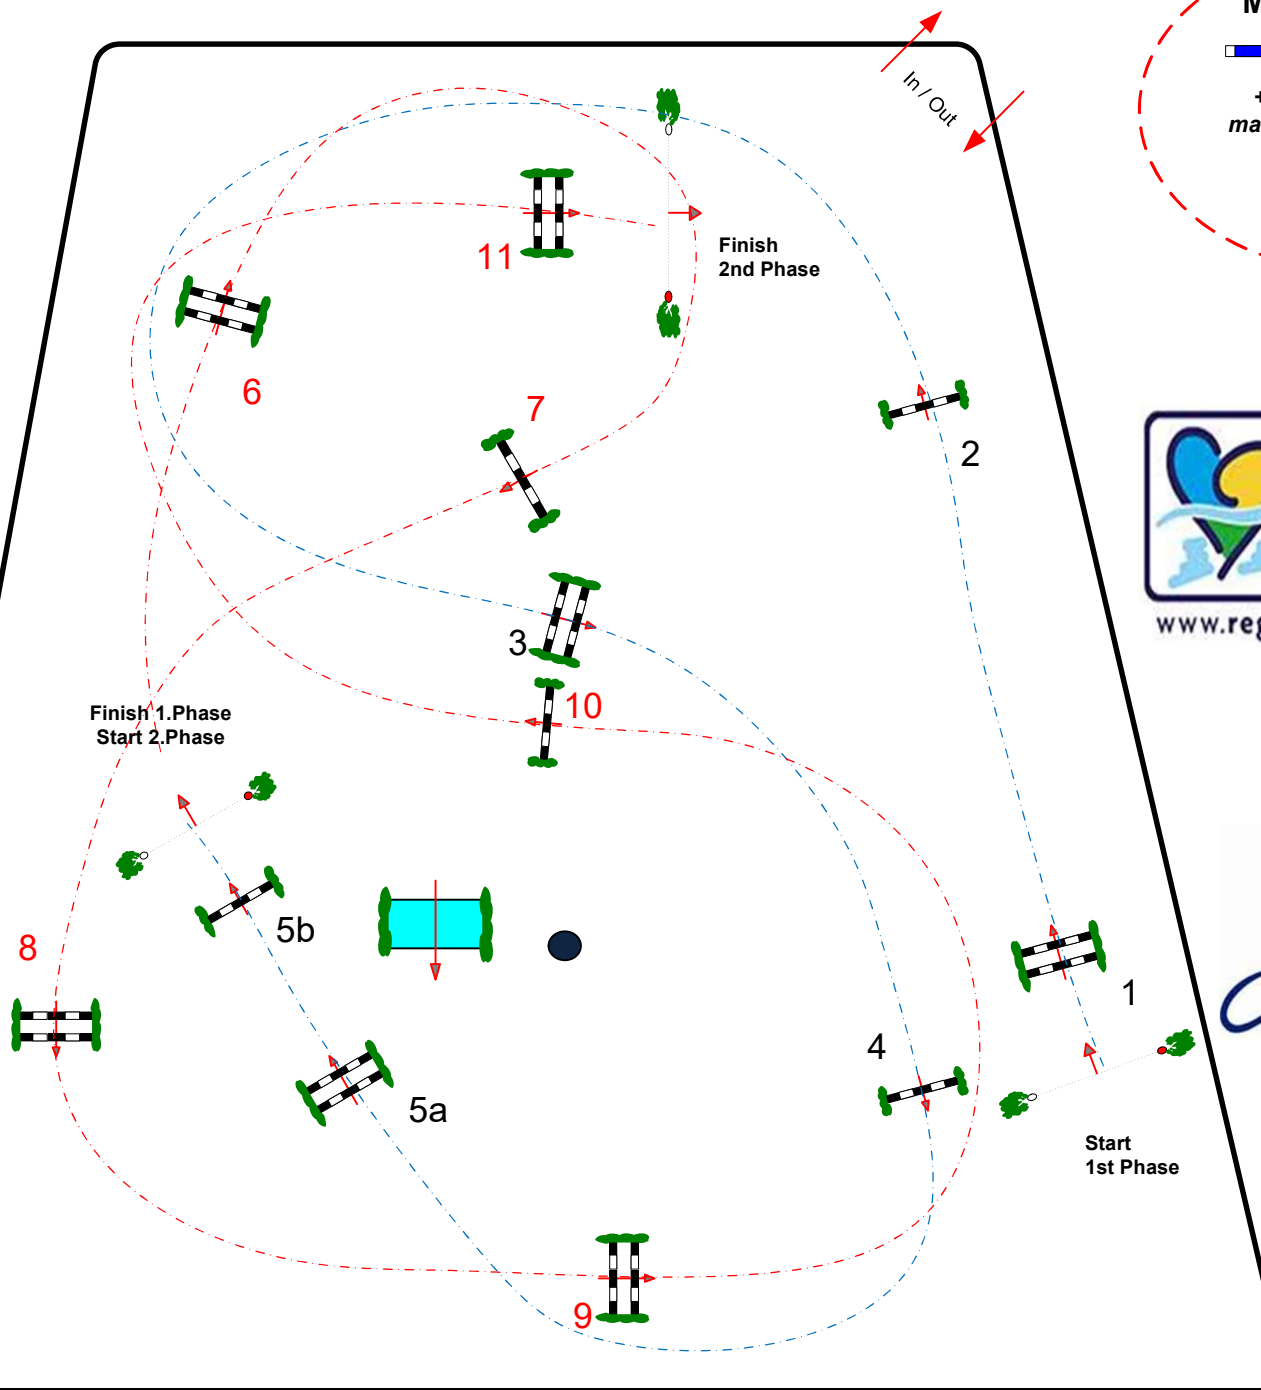

MONTLOUIS SUR LOIRE TDA

Class No.: P2

Grand Prix

Competition in two Phases

dimanche 17 mars 2024

Start: 15:15

Table: A
National RG:
FEI RG / Art. 274
Height: 0,80 m

Speed: 350 m/min

Length: 250 m
Time allowed: 43 sec
Time limit: 86 sec

Obstacles:
Efforts:
Penalty sec
Closed combination:

2nd Phase:

Obstacles 6 à 11

Length: 280 m
Time allowed: 48 sec
Time limit: 96 sec

JURY

Marc CHEMINAT