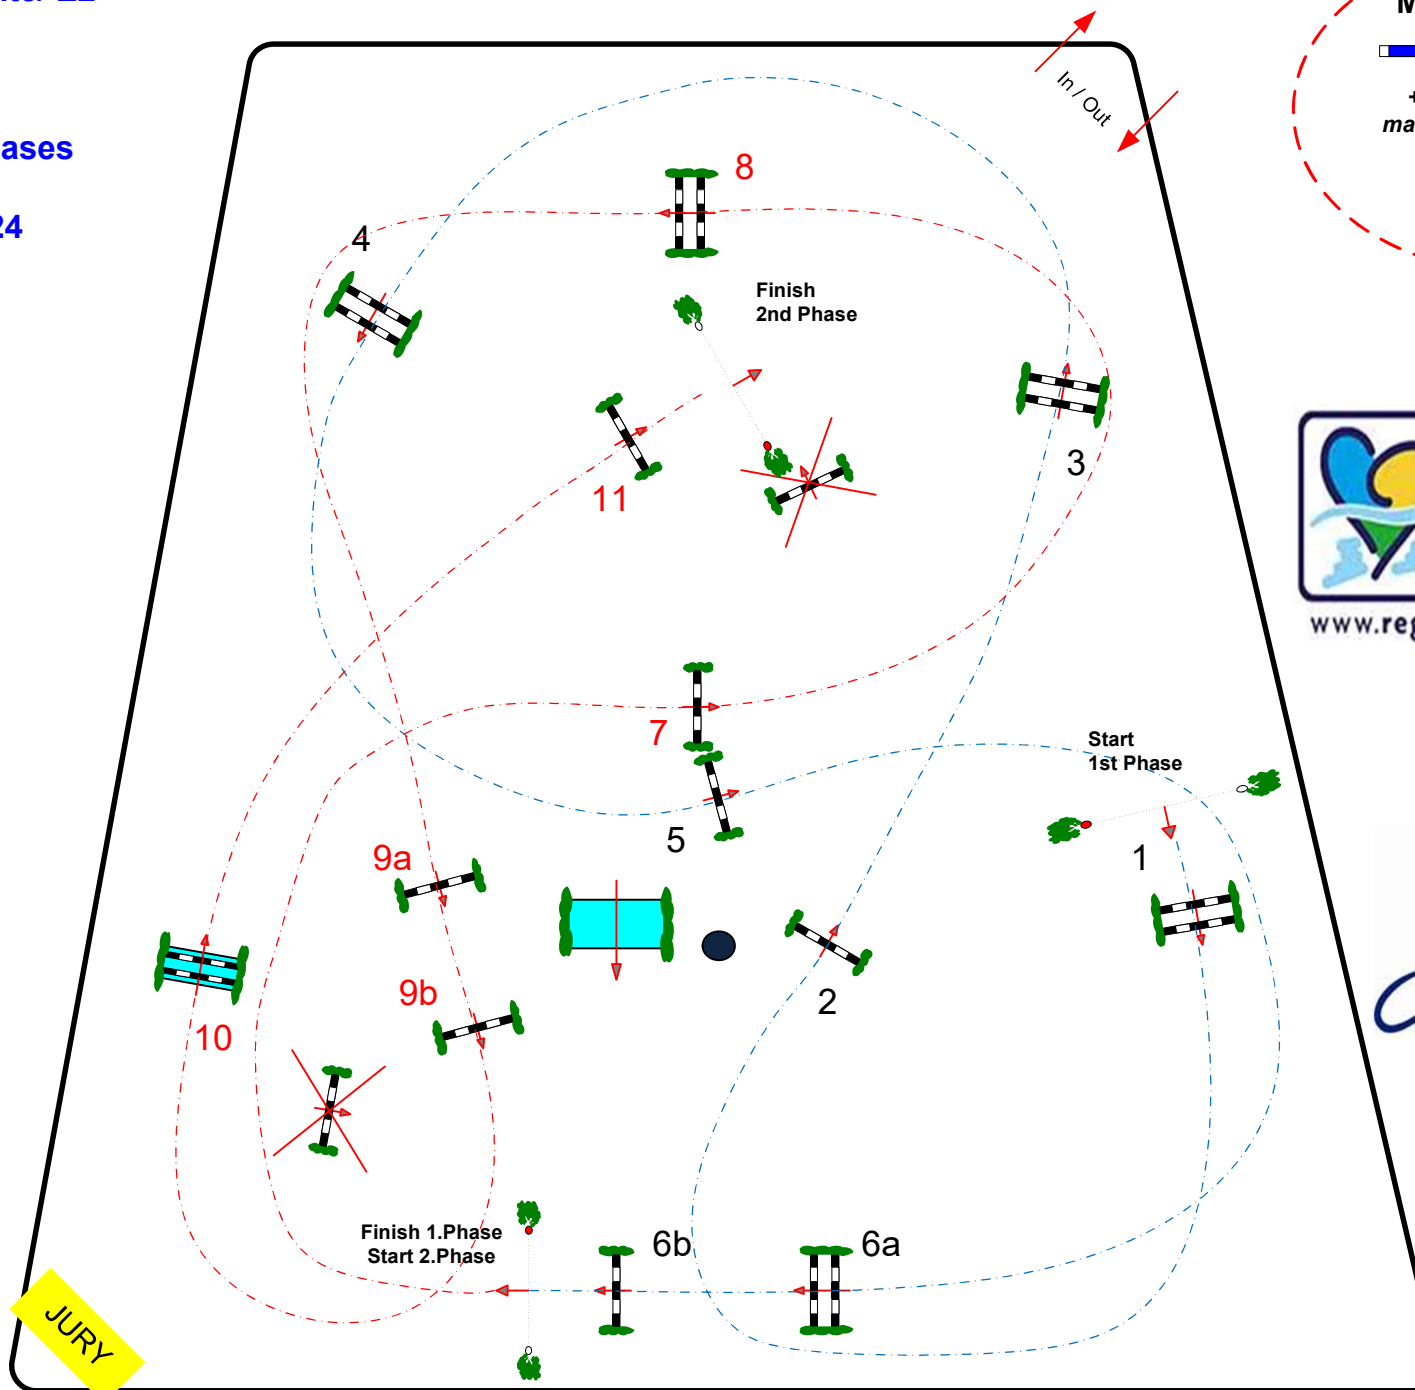

Class No.: E3/ P1/ P élite/ E2

Grand Prix

Competition in two Phases

dimanche 17 mars 2024

Start: 8:00

Table: A
National RG:
FEI RG / Art. 274
Height: 0,90 m

Speed: 350 m/min

Length: 300 m
Time allowed: 52 sec
Time limit: 104 sec

Obstacles:
Efforts:
Penalty sec
Closed combination:

2nd Phase:

Obstacles 7 à 11

Length: 280 m
Time allowed: 48 sec
Time limit: 96 sec

MONTLOUIS SUR LOIRE TDA

Marc CHEMINAT

+33 6 15 51 03 81
marc.cheminat@sfr.fr