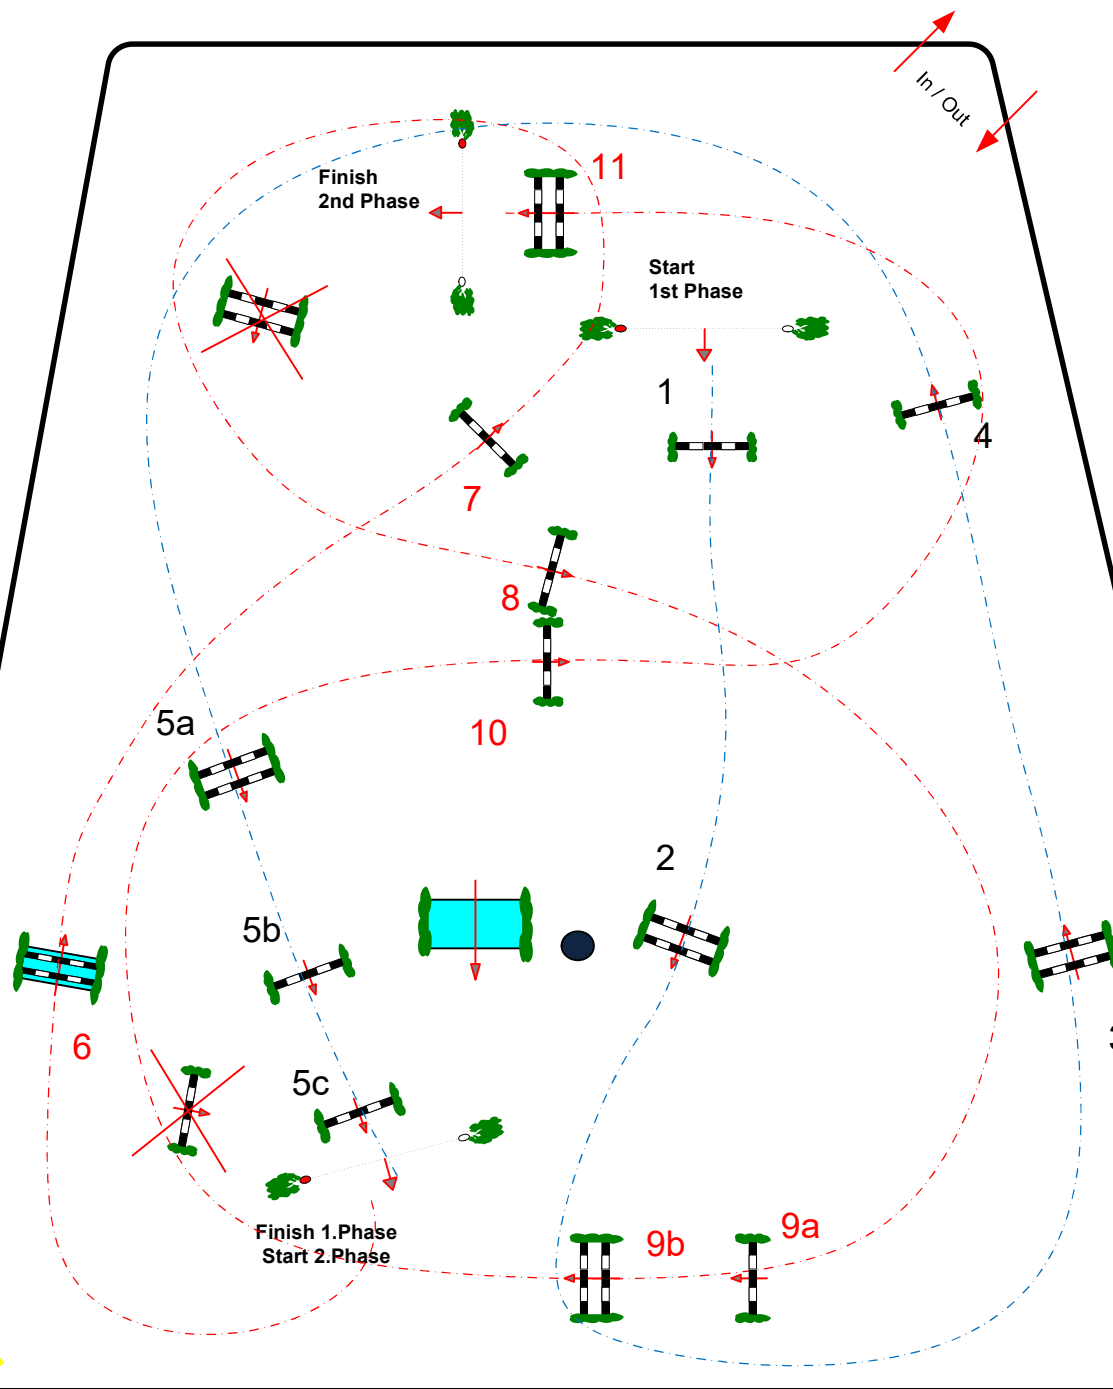

MONTLOUIS SUR LOIRE TDA

Class No.: As 1

Grand Prix

Competition in two Phases

dimanche 17 mars 2024

Start: 11:15

Table: A
National RG:
FEI RG / Art. 274
Height: 1,20 m

Speed: 350 m/min

Length: 250 m
Time allowed: 43 sec
Time limit: 86 sec

Obstacles:
Efforts:
Penalty sec
Closed combination:

2nd Phase:

Obstacles 6 à 11

Length: 350 m
Time allowed: 60 sec
Time limit: 120 sec

JURY

Marc CHEMINAT