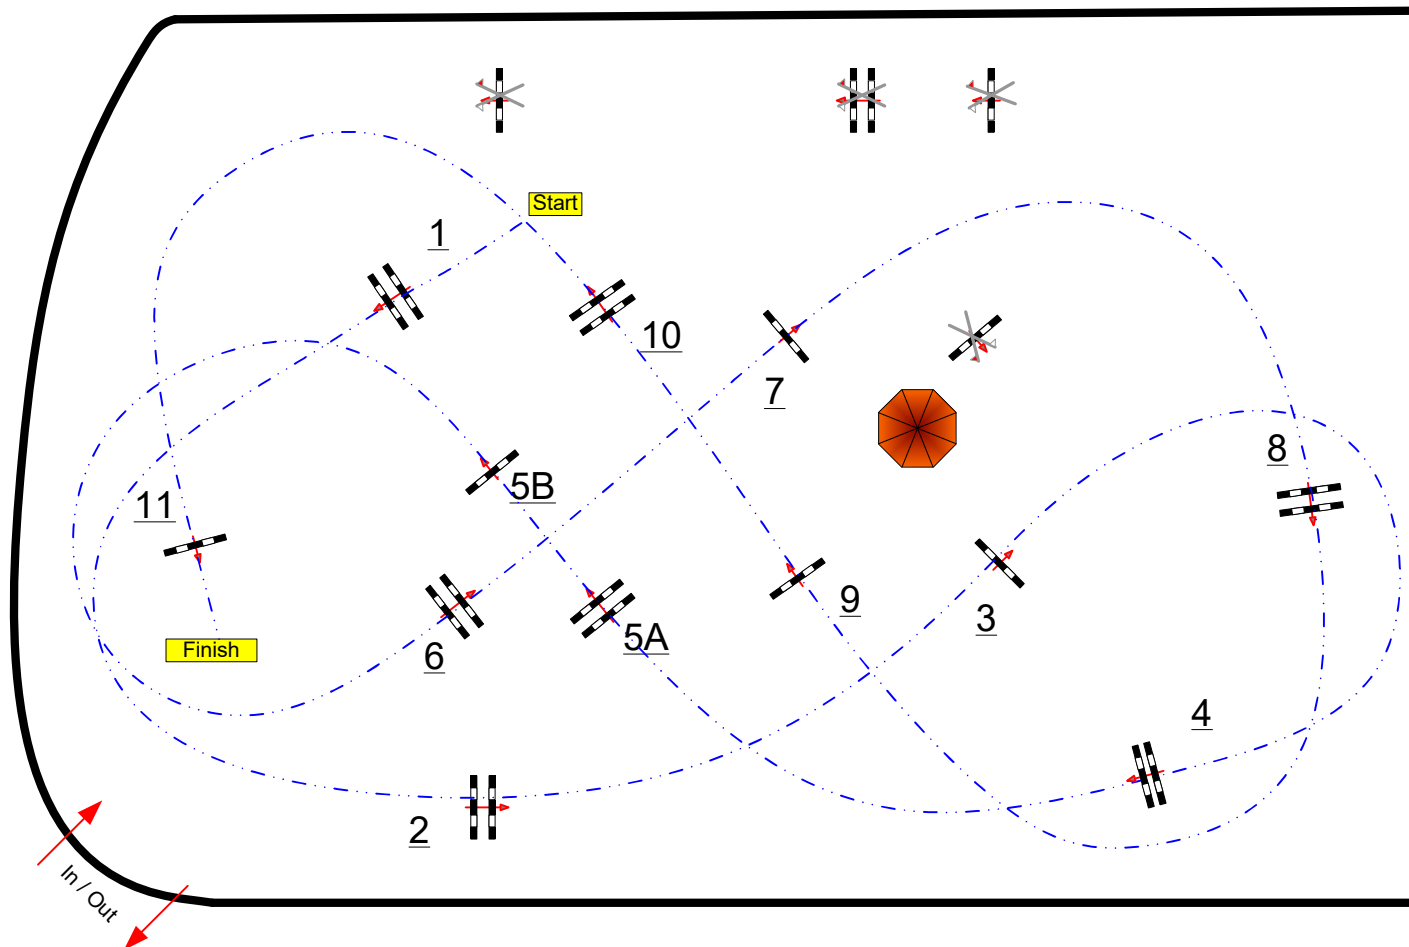

PRIX

JUMP' CHARTRES 28

Class No.: 1

PREPARATOIRE 1M10

BAREME A SS CHRONO SS BARRAGE

jeudi 11 avril 2024

Start: 8:00

Table: A
National RG:
FEI RG / Art.
Height: 1,10 m

Speed: 350 m/min

Length: 510 m
Time allowed: 88 sec
Time limit: 176 sec

Obstacles: 1 A 11
Efforts: 12
Penalty sec
Closed combination:

BARRAGE:

Length: 0 m
Time allowed: 0 sec
Time limit: 0 sec

Chef de Piste :