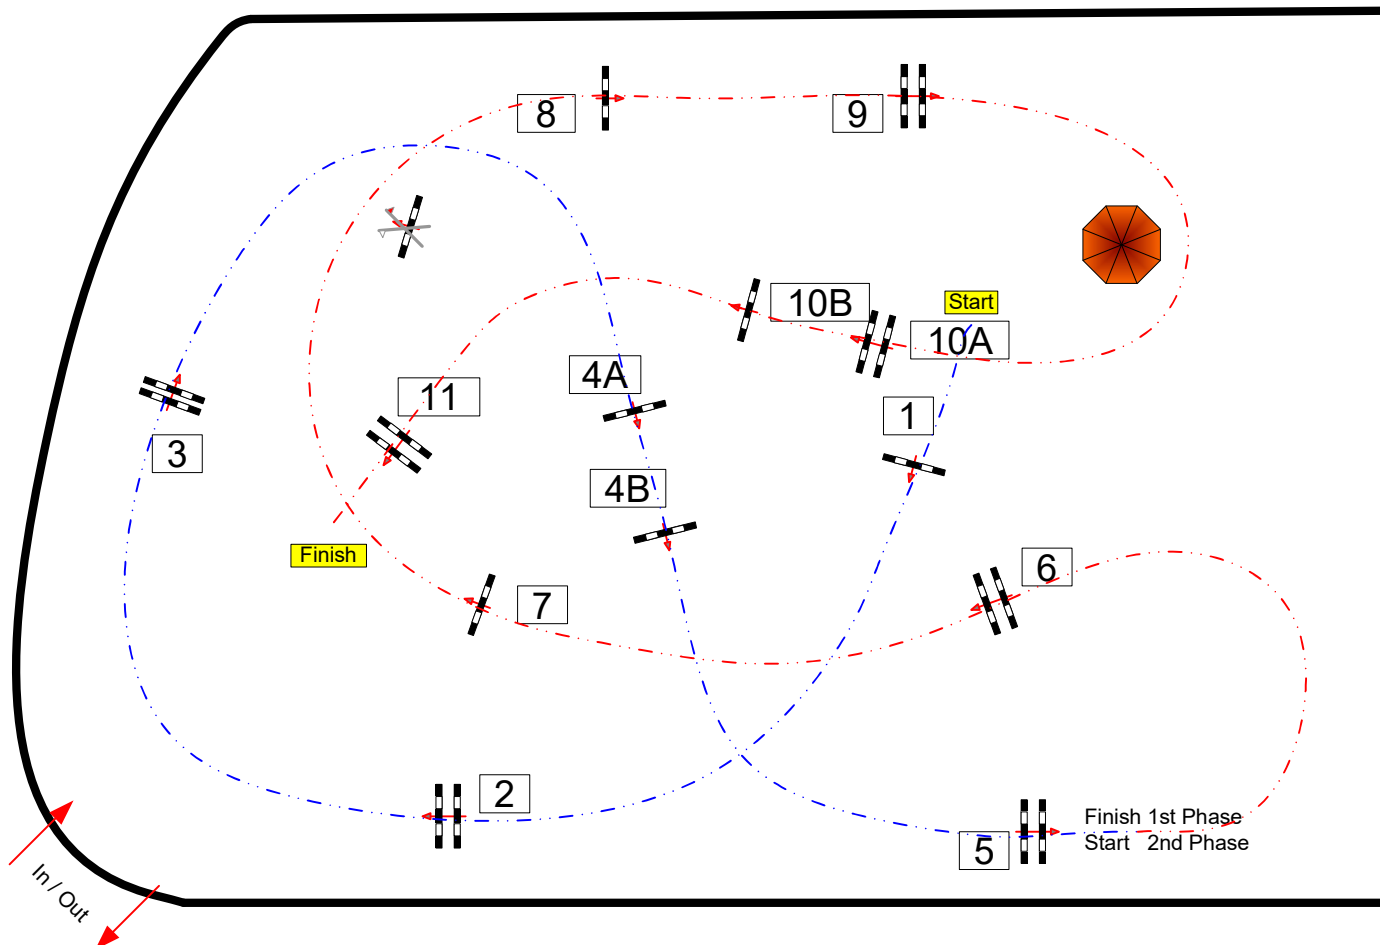

Speed: 350 m/min

Length: 220 m
Time allowed: 38 sec
Time limit: 76 sec

Obstacles: 1 A 5
Efforts: 6
Penalty sec
Closed combination:

2 EME PHASE:

6 A 11

Length: 240 m
Time allowed: 42 sec
Time limit: 84 sec

Chef de Piste :