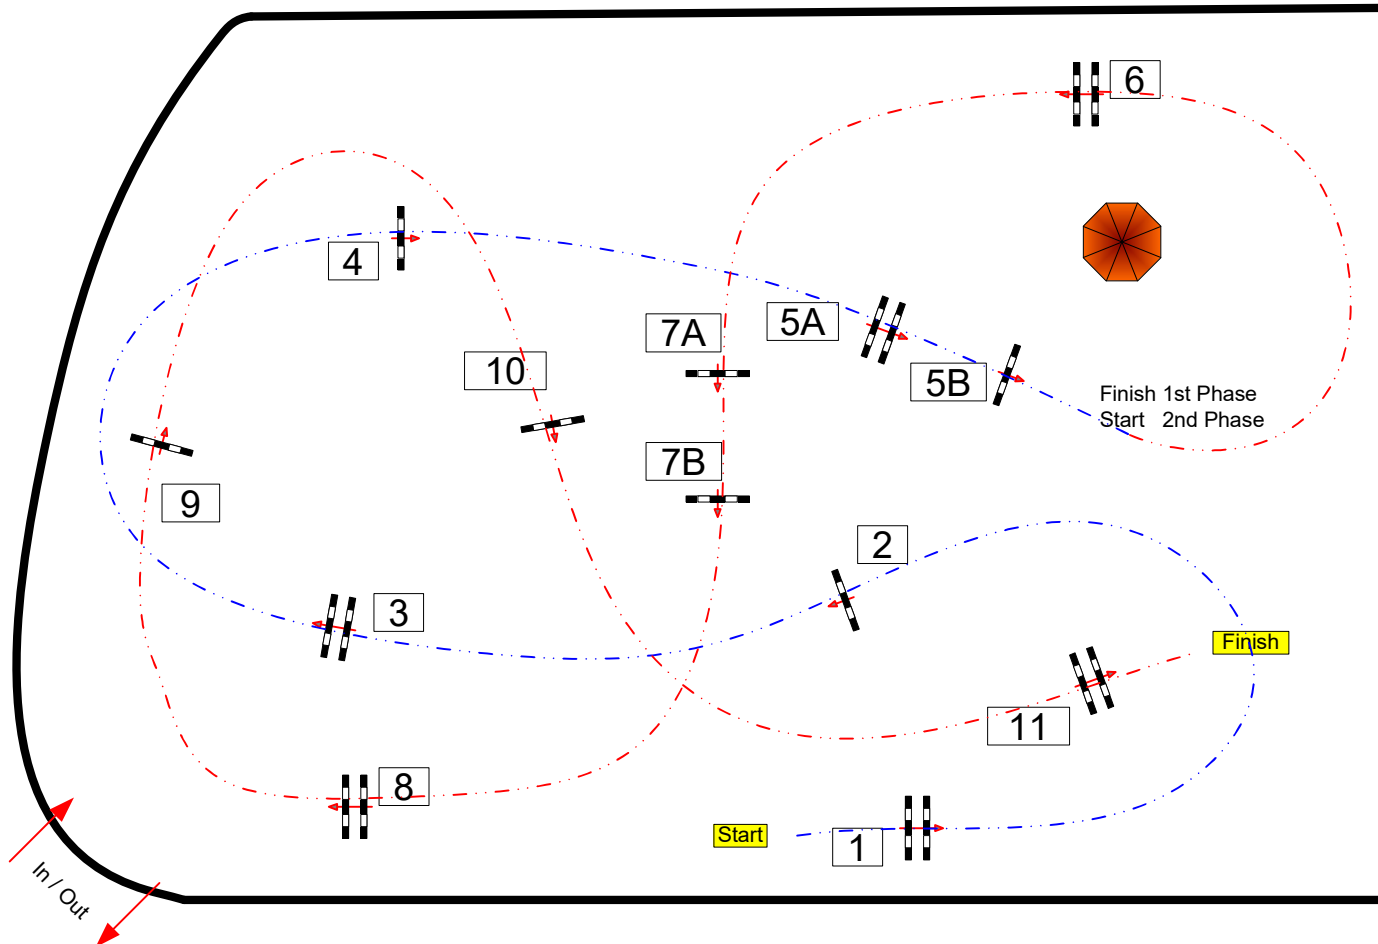

PRIX

JUMP' CHARTRES 28

Class No.: 12

GRAND PRIX AMATEUR 1

BAREME A TEMPS DIFFERE

samedi 13 avril 2024

Start: 17:15

Table: A
National RG:
FEI RG / Art.
Height: 1,15 m

Speed: 350 m/min
Length: 230 m
Time allowed: 40 sec
Time limit: 80 sec

Obstacles: 1 A 5
Efforts: 6
Penalty sec
Closed combination:

1st Jump-off:

6 A 11
Length: 250 m
Time allowed: 43 sec
Time limit: 86 sec

Chef de Piste :

Quentin PERNEY