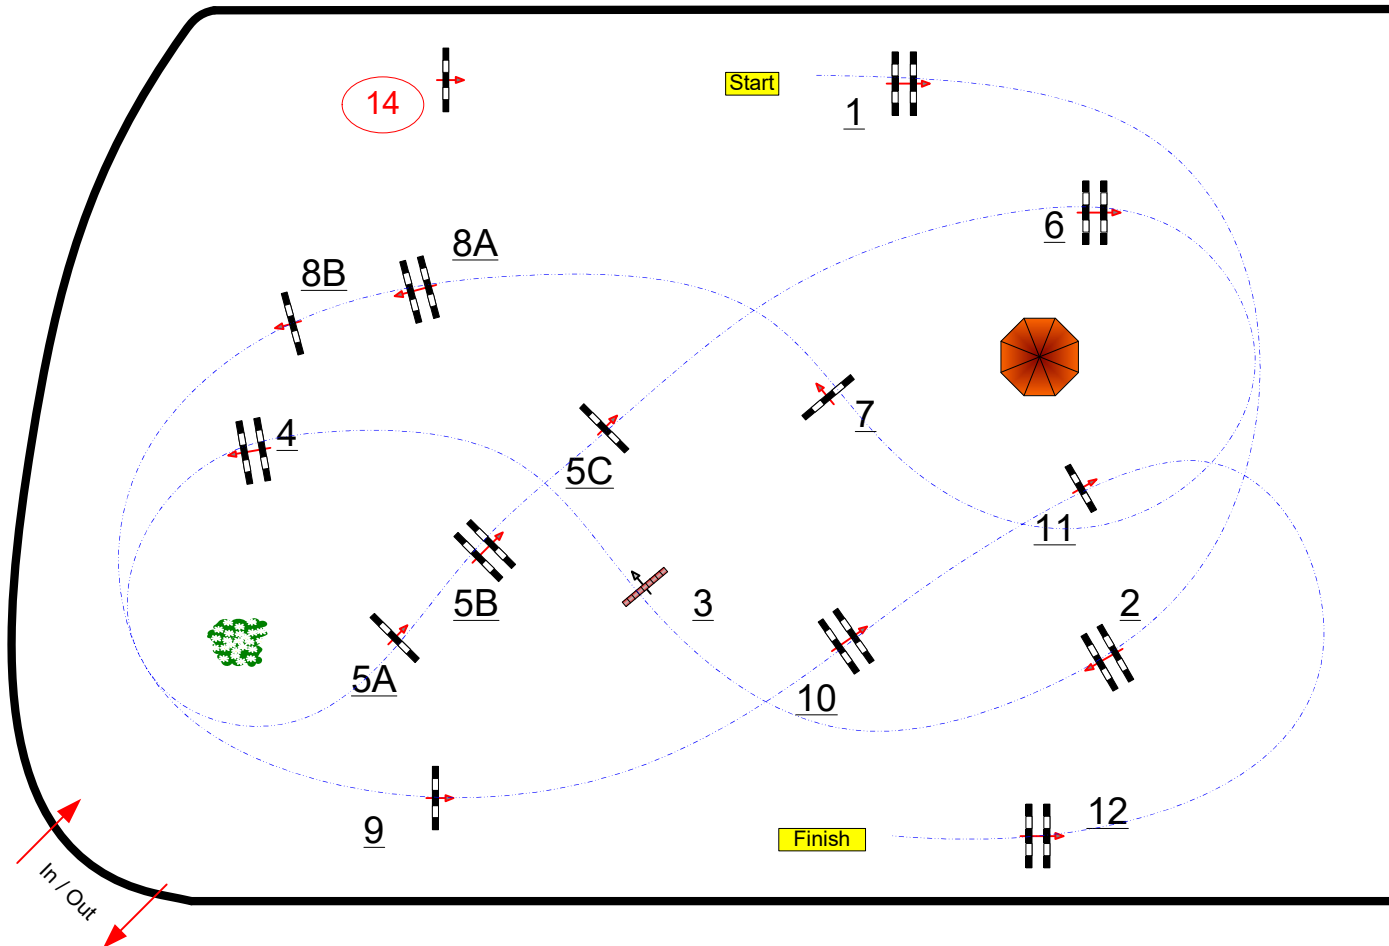

Length: 420 m  
Time allowed: 72 sec  
Time limit: 144 sec

Obstacles: 1 A 12  
Efforts: 15  
Penalty sec  
Closed combination:

**BARRAGE:**  
**14.1.7.8B.5AB.6.2**  
Length: 280 m  
Time allowed: 48 sec  
Time limit: 96 sec

*Chef de Piste :*

Quentin PERNEY

**BARRAGE : 14.1.7.8B.5AB.6.2**