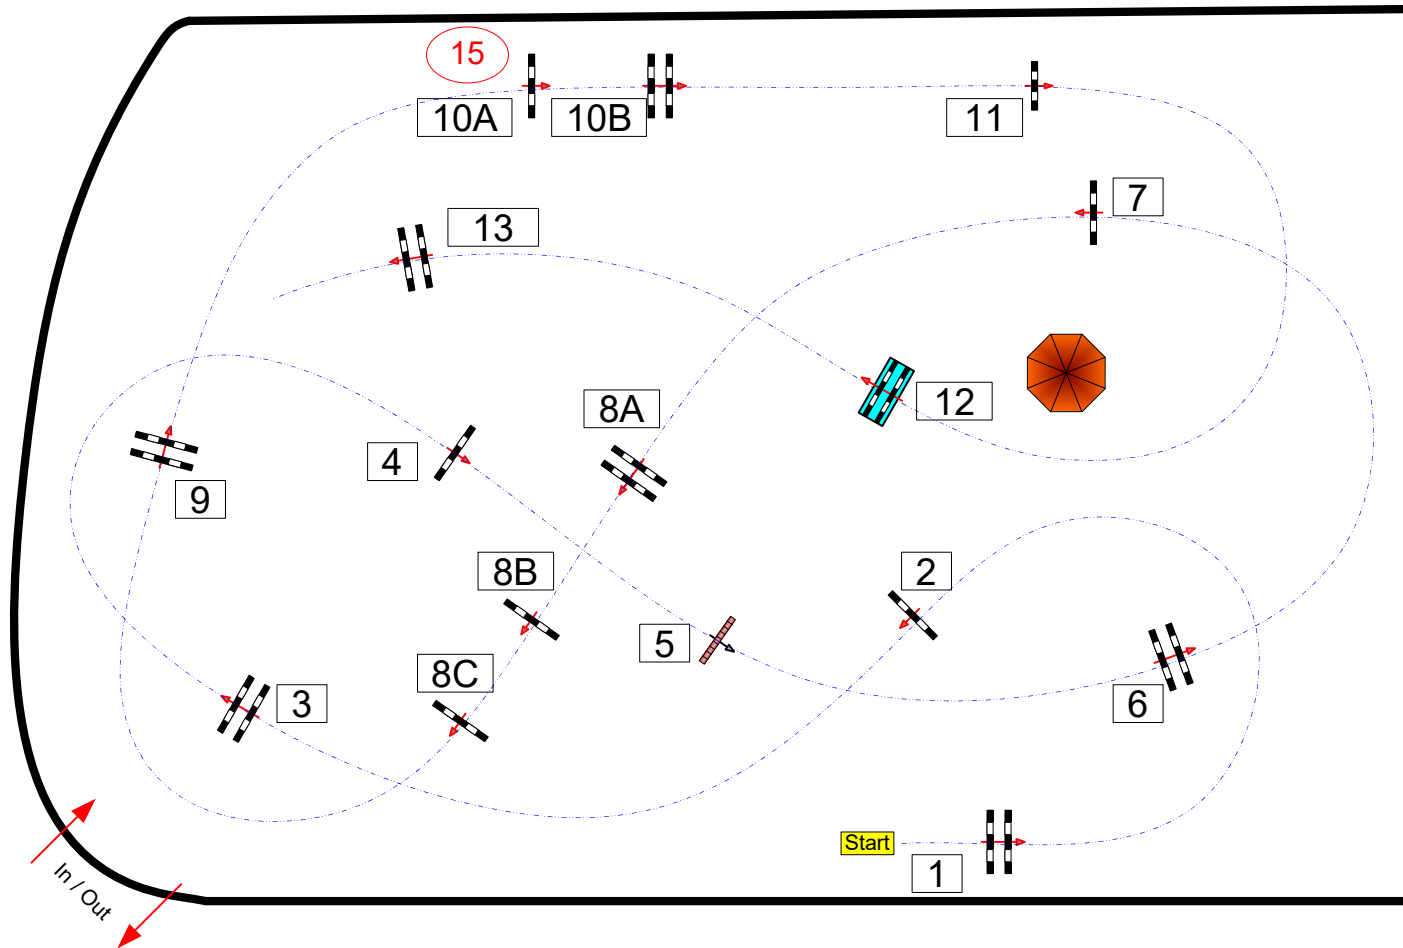

PRIX

JUMP' CHARTRES 28

15 : Oxer au barrage

Class No.: 15

GRAND PRIX PRO1

BAREME A CHRONO & BARRAGE
CHRONO

dimanche 14 avril 2024

Start: 14:45

Table: A
National RG:
FEI RG / Art.
Height: 1,40 m

Speed: 375 m/min

Length: 470 m
Time allowed: 76 sec
Time limit: 152 sec

Obstacles: 1 A 13
Efforts: 16
Penalty sec
Closed combination:

BARRAGE:
15.11.12.1.8BC.4.6

Length: 310 m
Time allowed: 50 sec
Time limit: 100 sec

BARRAGE : 15.11.12.1.8BC.4.6

Chef de Piste :

Quentin PERNEY