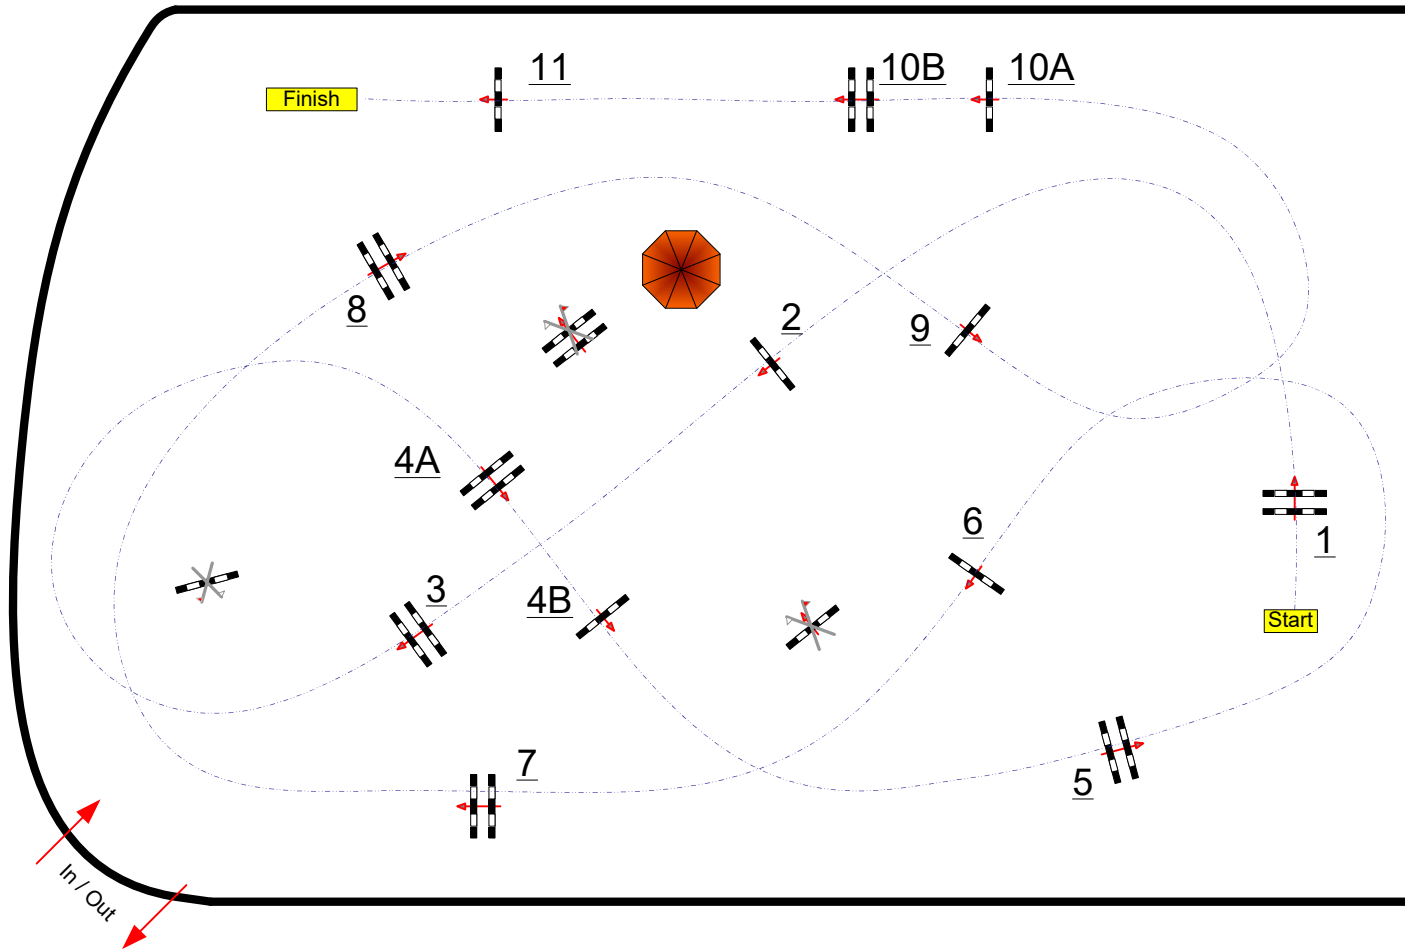

PRIX

JUMP' CHARTRES 28

Class No.: 2

PREPARATOIRE 1M20

BAREME A SS CHRONO SS BARRAGE

jeudi 11 avril 2024

Start: 10:30

Table: A
National RG:
FEI RG / Art.
Height: 1,20 m

Speed: 350 m/min

Length: 510 m
Time allowed: 88 sec
Time limit: 176 sec

Obstacles: 1 A 11
Efforts: 13
Penalty sec
Closed combination:

BARRAGE:

Length: 0 m
Time allowed: 0 sec
Time limit: 0 sec

Chef de Piste :