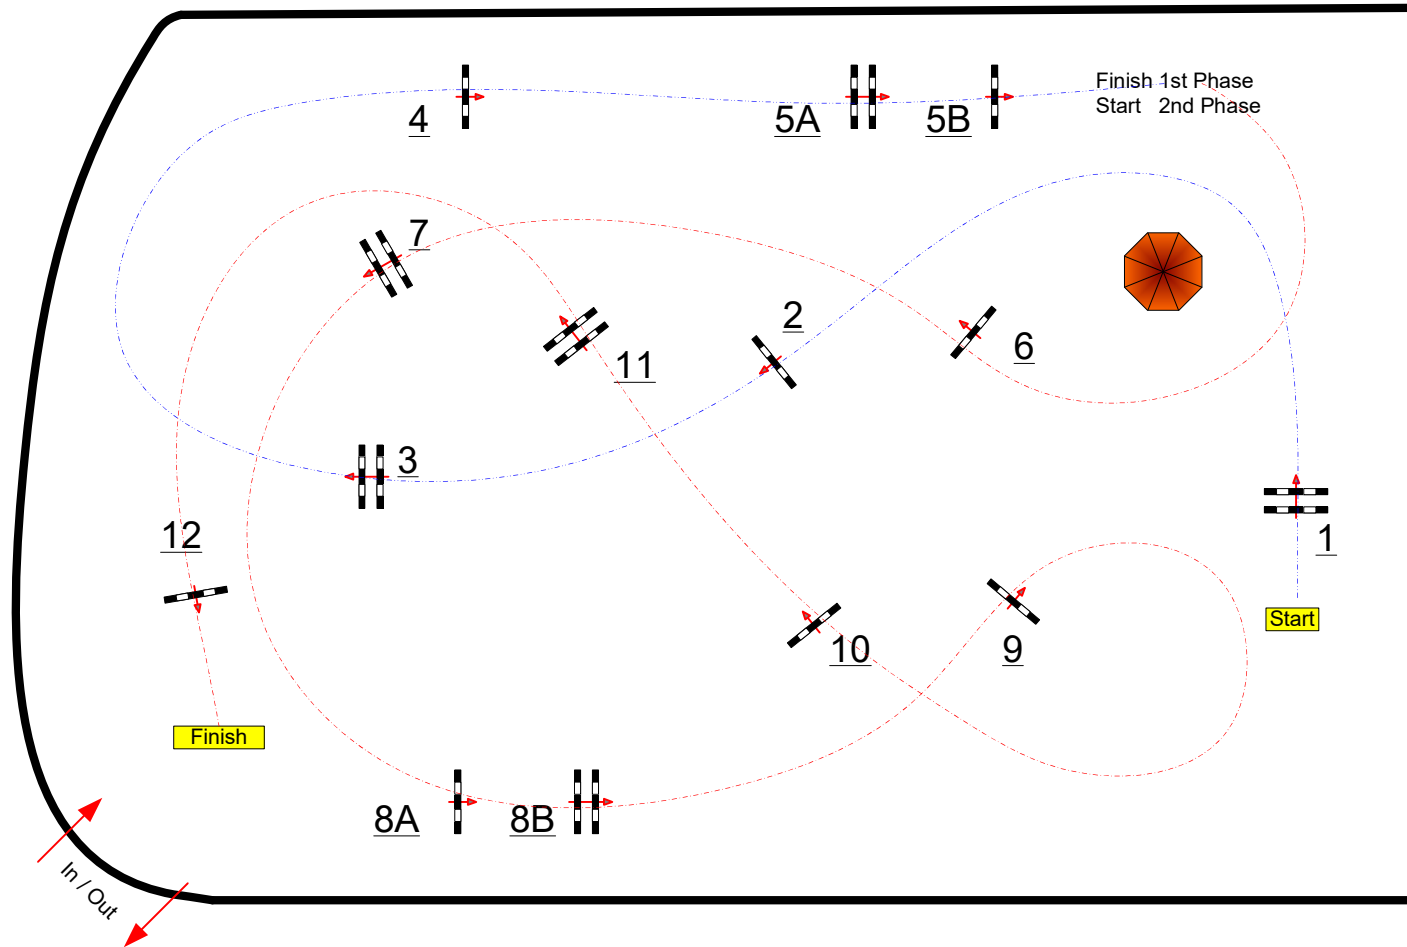

PRIX

JUMP' CHARTRES 28

Class No.: 3

GRAND PRIX PRO 2

BAREME A A TEMPS DIFFERE

jeudi 11 avril 2024

Start: 14:15

Table: A
National RG:
FEI RG / Art.
Height: 1,35 m

Speed: 350 m/min
Length: 200 m
Time allowed: 35 sec
Time limit: 70 sec

Obstacles: 1 A 5
Efforts: 6
Penalty sec
Closed combination:

2 EME PHASE:

6 A 12
Length: 290 m
Time allowed: 50 sec
Time limit: 100 sec

Chef de Piste :

Quentin PERNEY