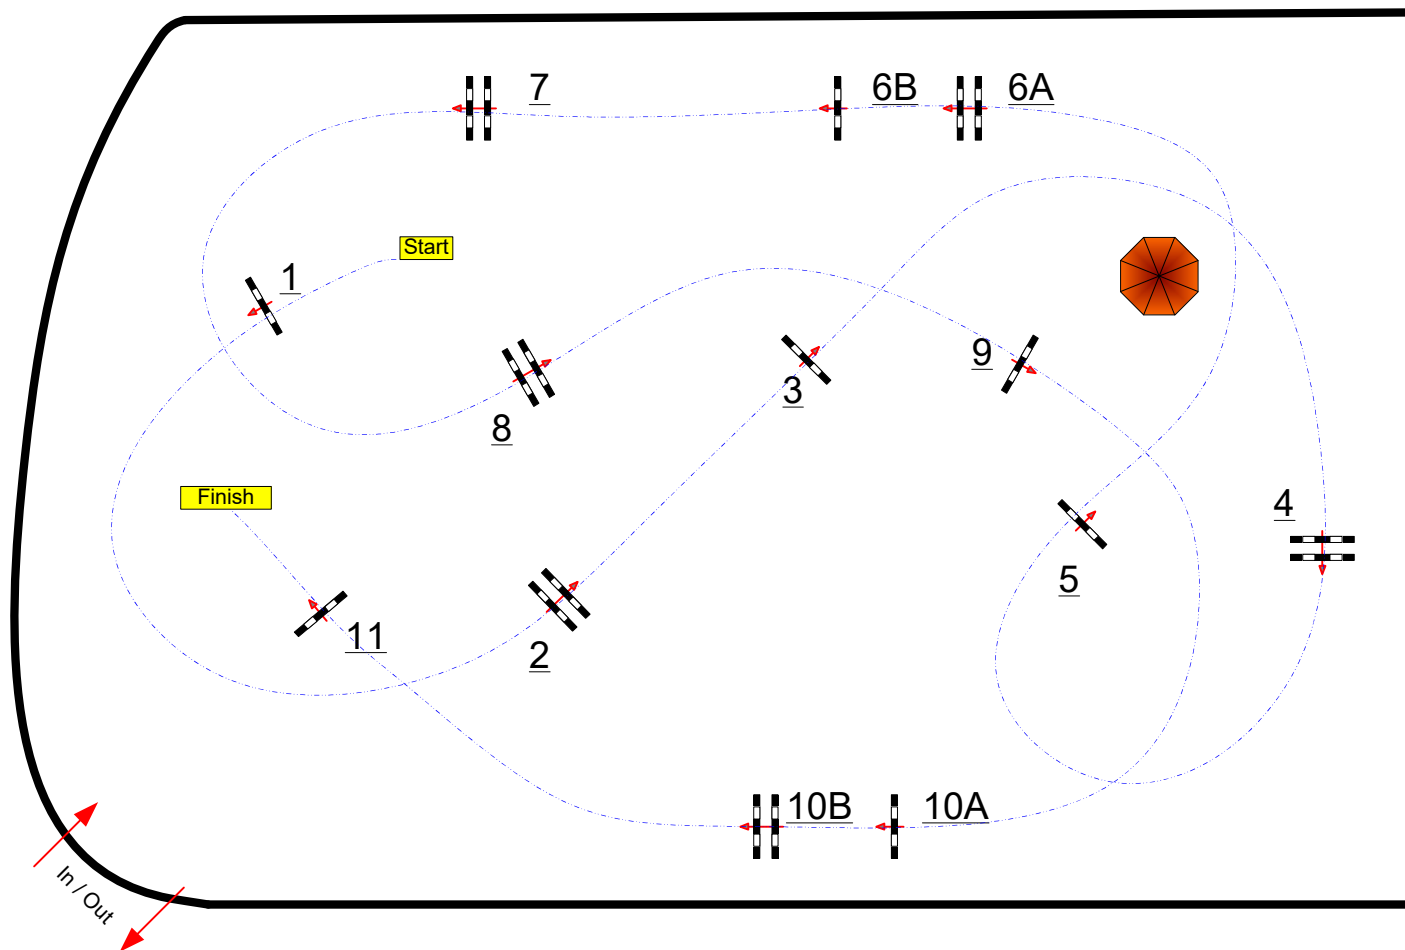

PRIX

JUMP' CHARTRES 28

Class No.: 4

VITESSE PRO 3

BAREME A AU CHRONO SS BARRAGE

jeudi 11 avril 2024

Start: 16:15

Table: A
National RG:
FEI RG / Art.
Height: 1,25 m

Speed: 350 m/min

Length: 460 m
Time allowed: 79 sec
Time limit: 158 sec

Obstacles: 1 A 11
Efforts: 13
Penalty sec
Closed combination:

1st Jump-off:

Length: 0 m
Time allowed: 0 sec
Time limit: 0 sec

Chef de Piste :