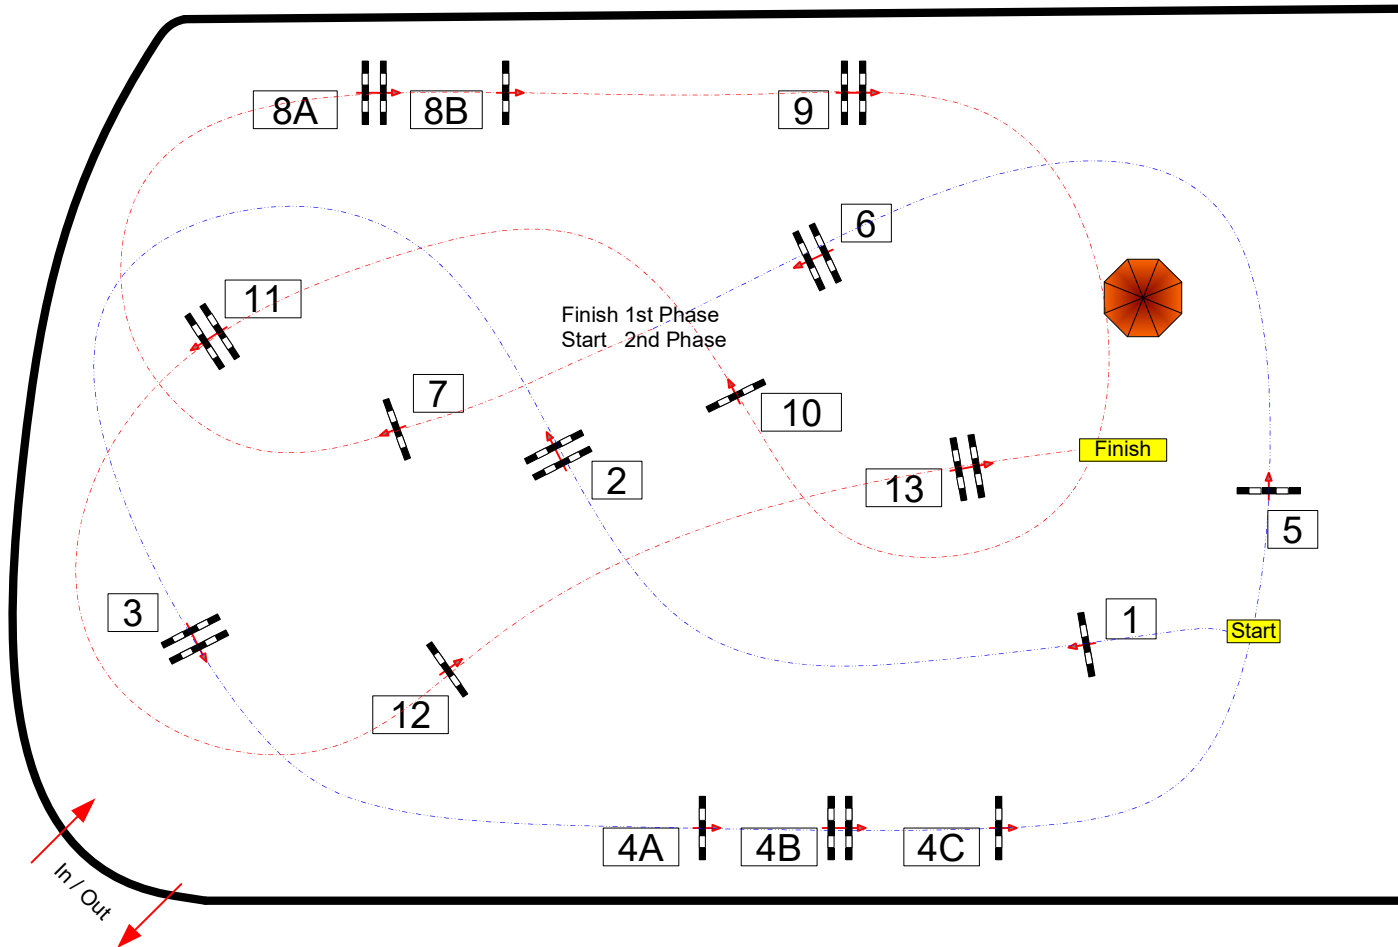

PRIX

JUMP' CHARTRES 28

Class No.: 7

VITESSE PRO 1

BAREME A A TEMPS DIFFERE

vendredi 12 avril 2024

Start: 14:45

Table: A
National RG:
FEI RG / Art.
Height: 1,40 m

Speed: 375 m/min

Length: 260 m
Time allowed: 42 sec
Time limit: 84 sec

Obstacles: 1 A 6
Efforts: 7
Penalty sec
Closed combination:

2 EME PHASE:

7 A 13

Length: 280 m
Time allowed: 45 sec
Time limit: 90 sec

Chef de Piste :