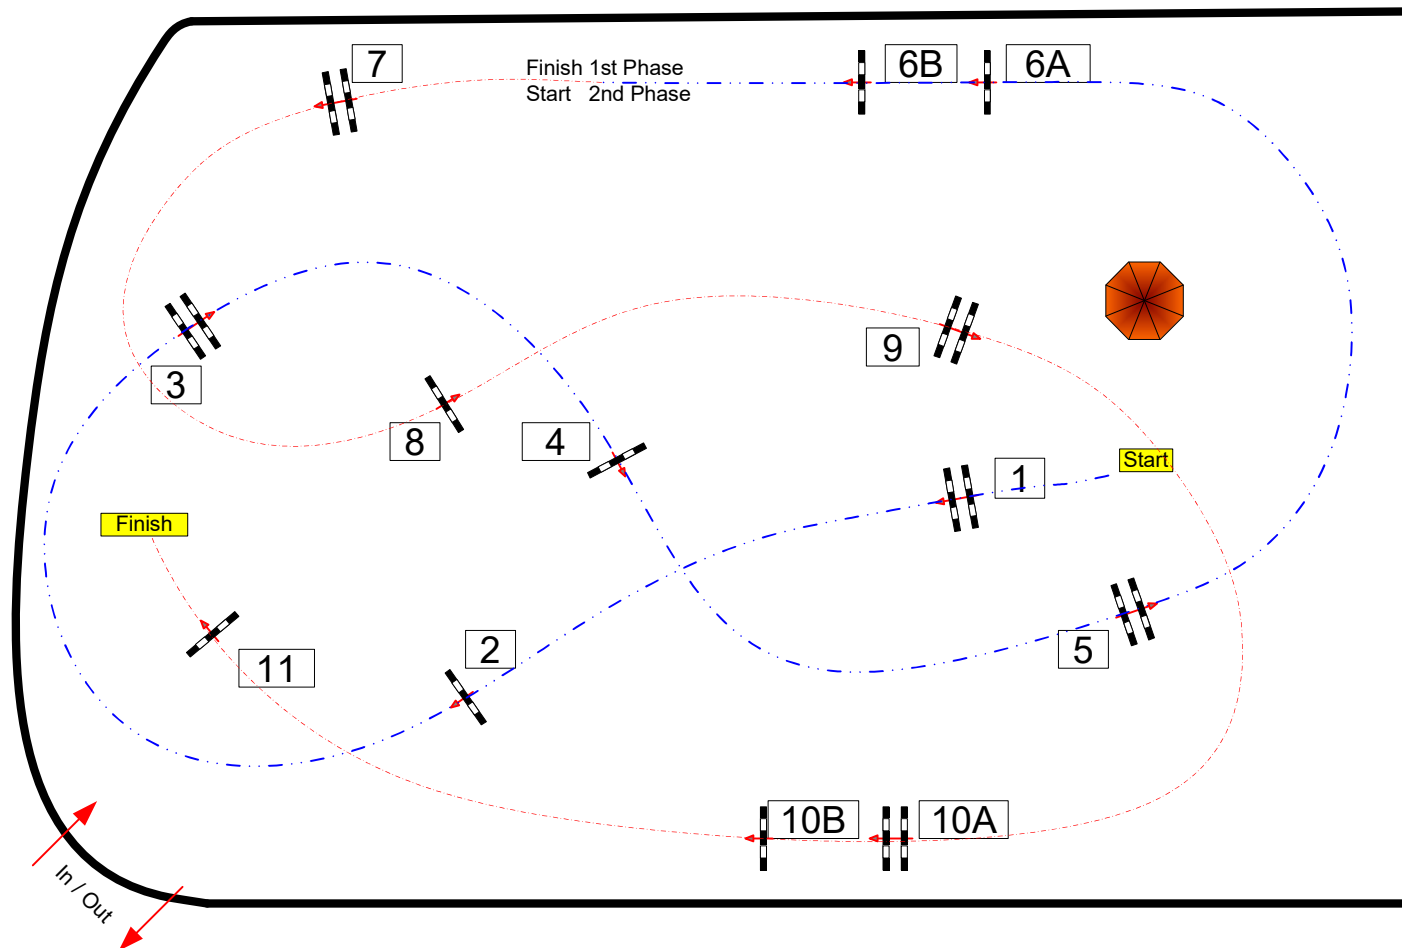

PRIX

JUMP' CHARTRES 28

Class No.: 8

GP AMATEUR 2

BAREME A A TEMPS DIFFERE

vendredi 12 avril 2024

Start: 17:15

Table: A
National RG:
FEI RG / Art.
Height: 1,05 m

Speed: 350 m/min

Length: 270 m
Time allowed: 47 sec
Time limit: 94 sec

Obstacles: 1 A 6
Efforts: 7
Penalty sec
Closed combination:

2 EME PHASE:

7 A 11

Length: 220 m
Time allowed: 38 sec
Time limit: 76 sec

Chef de Piste :