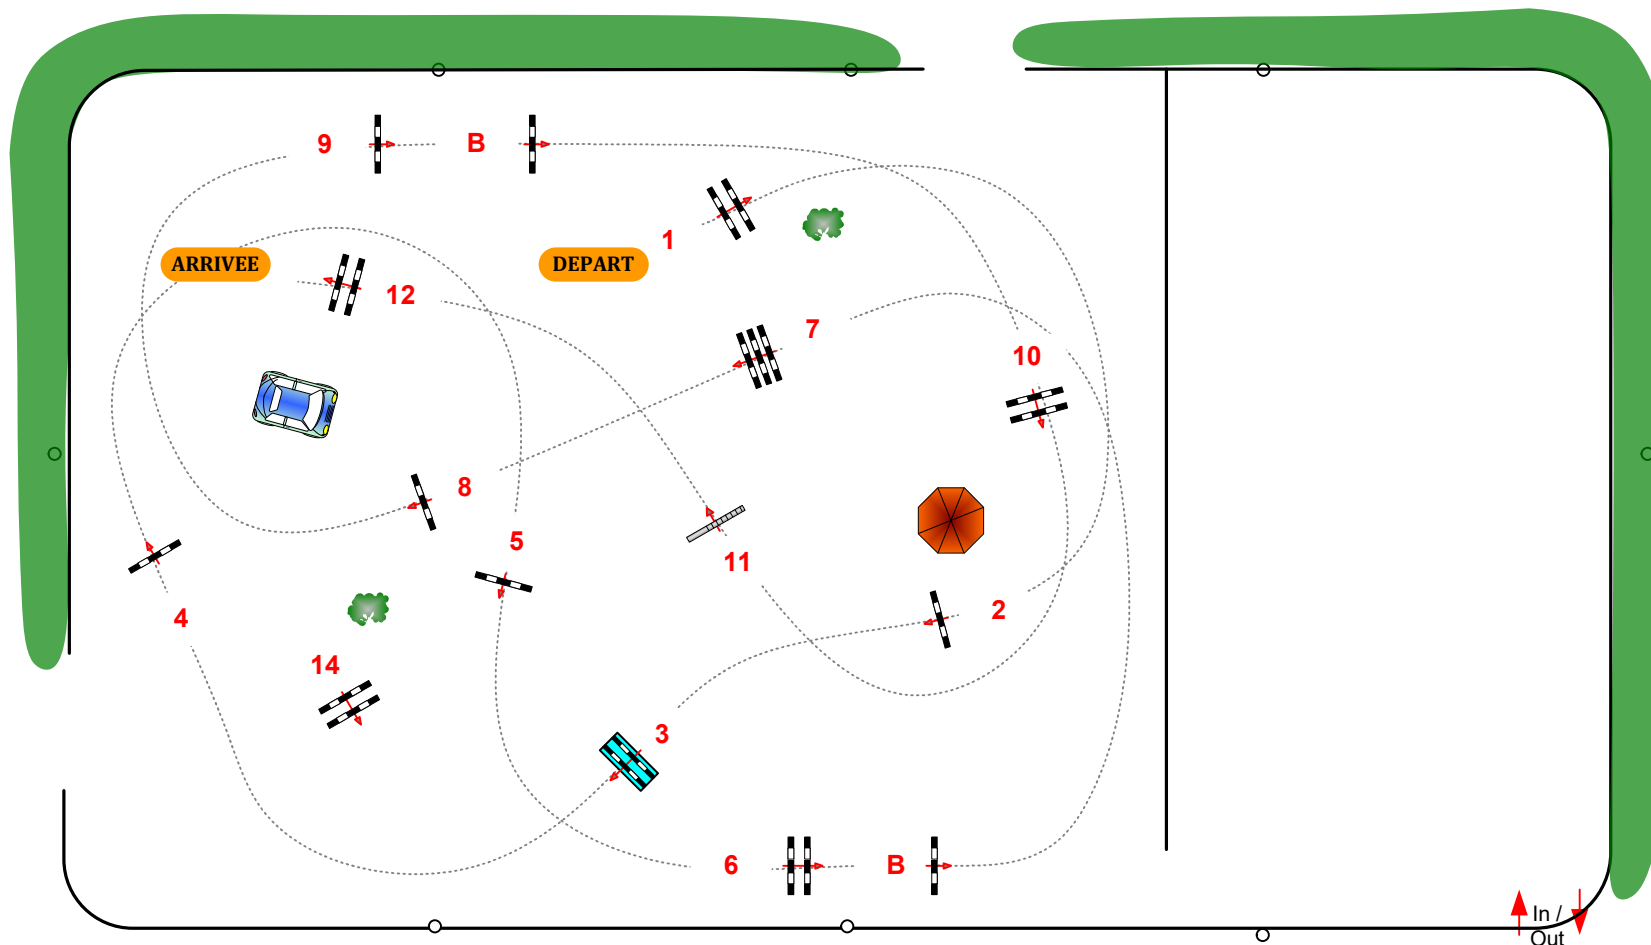

ANGERS - STADE EQUESTRE DE L'ANJOU

Piste Jappeloup

AMATEUR 2 GRAND PRIX

BAREME A CHRONO + BARRAGE

dimanche 28 avril 2024

Start: 10:15

Barrage : 1, 10, 11, 14, 6AB, 7, 12

Table: A
National RG:
FEI RG / Art. 238.2.2.1
Height: 1,10 m

Vitesse: 350 m/min
Distance: 0 m
Time allowed: 0 sec
Time limit: 0 sec

Obstacles: 12
Efforts: 14
Penalty sec:
Closed combination:

1ère Manche:
Distance: 470 m
Time allowed: 81 sec
Time limit: 162 sec

Barrage:
Distance: 320 m
Time allowed: 55 sec
Time limit: 110 sec

Chef de Piste
Julien FERRAND

[05 49 54 80 52]