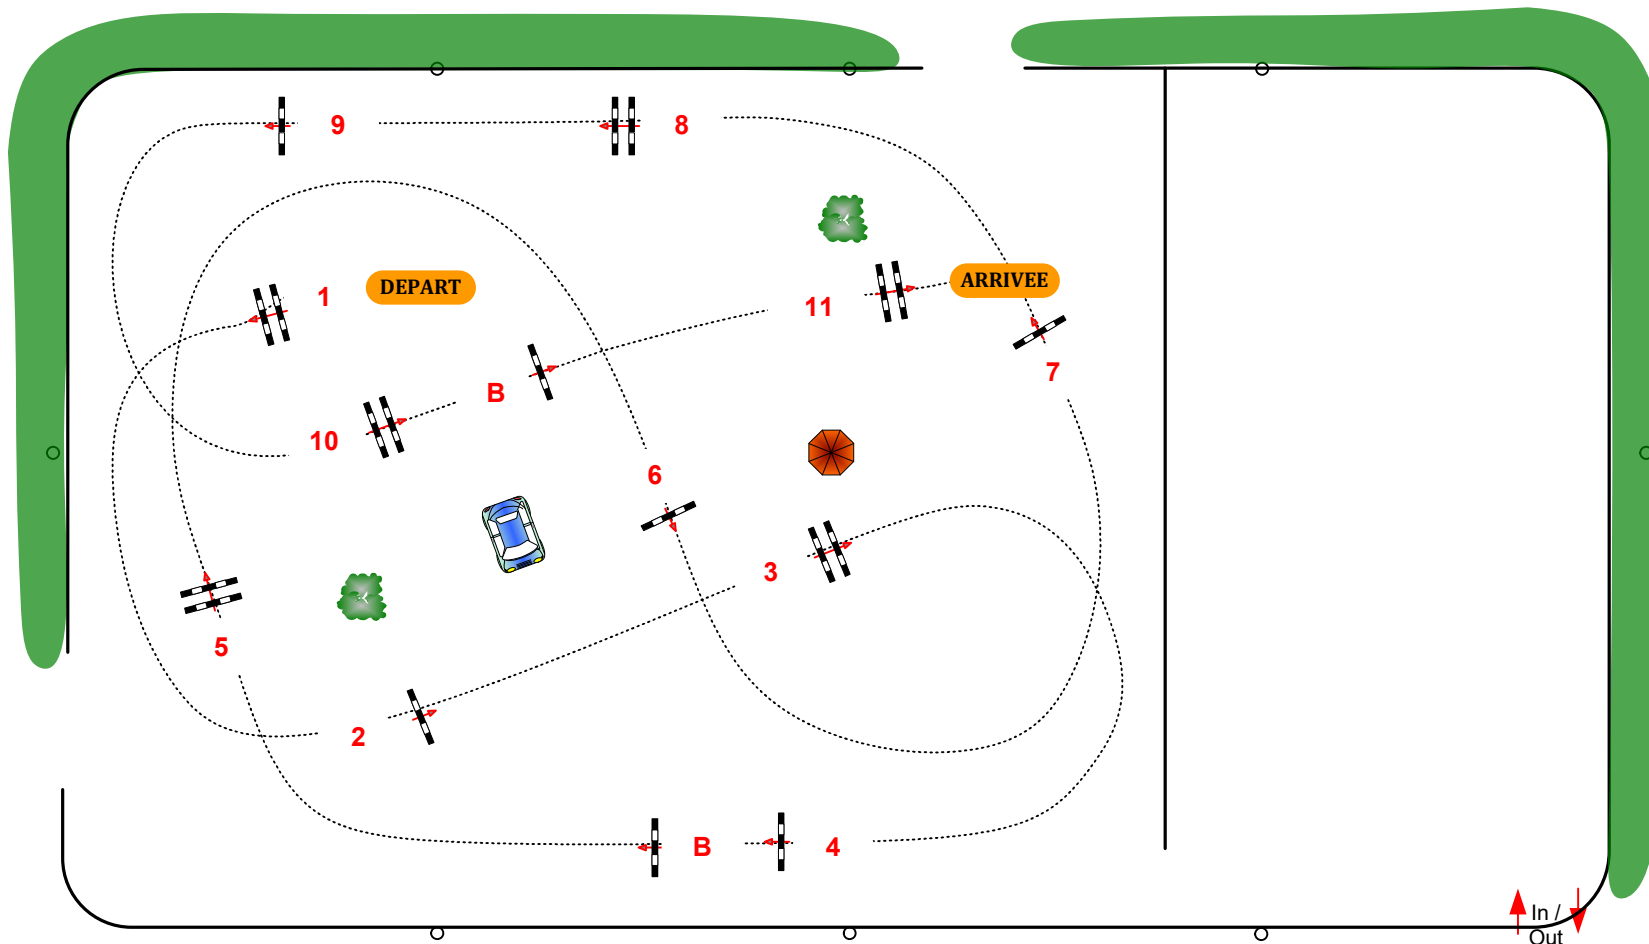

# ANGERS - STADE EQUESTRE DE L'ANJOU

Piste Jappeloup

PRO 2 GRAND PRIX

BAREME A CHRONO

samedi 27 avril 2024

Start: 17:00

Table: A  
National RG:  
FEI RG / Art. 238.2.2.1  
Height: 1,30 m

**Vitesse: 350 m/min**  
Distance: 0 m  
Time allowed: 0 sec  
Time limit: 0 sec

Obstacles: 11  
Efforts: 13  
Penalty sec:  
Closed combination:

1ère Manche:  
Distance: 490 m  
**Time allowed: 84 sec**  
Time limit: 168 sec

Barrage:  
Distance: 0 m  
Time allowed: 0 sec  
Time limit: 0 sec

Chef de Piste  
**Julien FERRAND**  
(+33 (0)9 44 48 00)