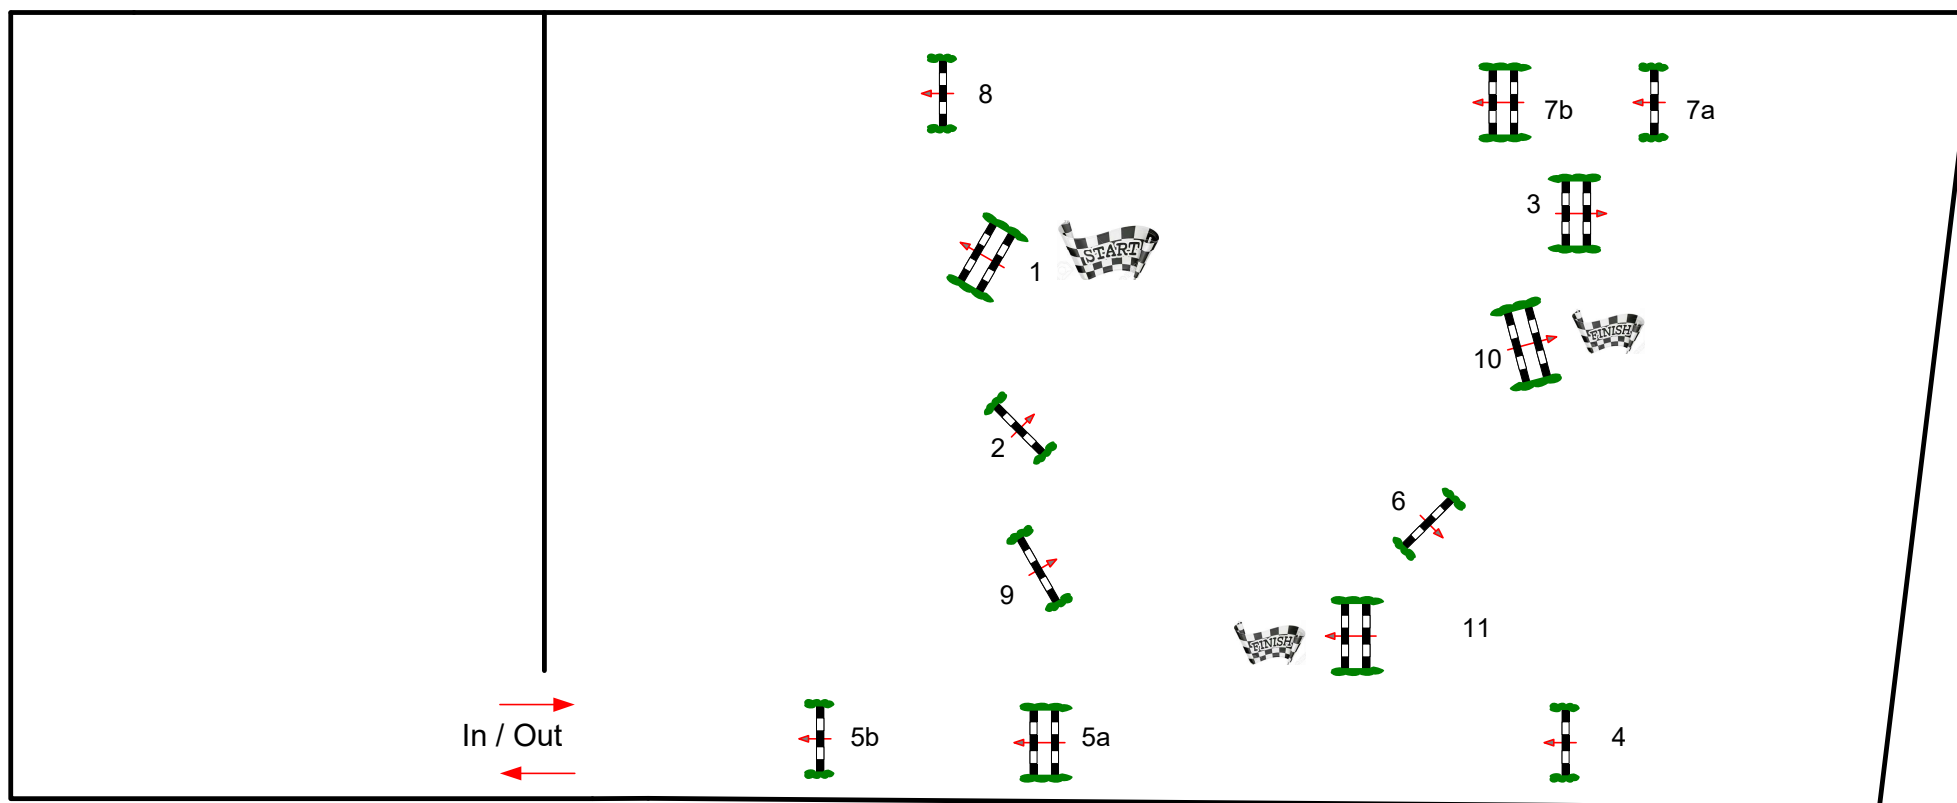

GRAND REGIONAL DE CCE

HARAS DE JARDY

Amateur 2 et Amateur 4

Speed: 350 m/min
1st Jump-off:
Length: 500 m
Time allowed: 86 sec
Time limit: 172 sec

CARRIERE PONEY CLUB

JURY

Pour l'amateur 4, que le 9B

Amateur 3
Speed: 350 m/min
1st Jump-off:
Length: 450 m
Time allowed: 78 sec
Time limit: 156 sec

GRAND REGIONAL DE CCE HARAS DE JARDY

Amateur 1 / pro 4
Speed: 350 m/min
1st Jump-off:
Length: 510 m
Time allowed: 88 sec
Time limit: 176 sec

CARRIERE CARROUSEL

Pour l'amateur 3, pas de 7A et 10 obstacles