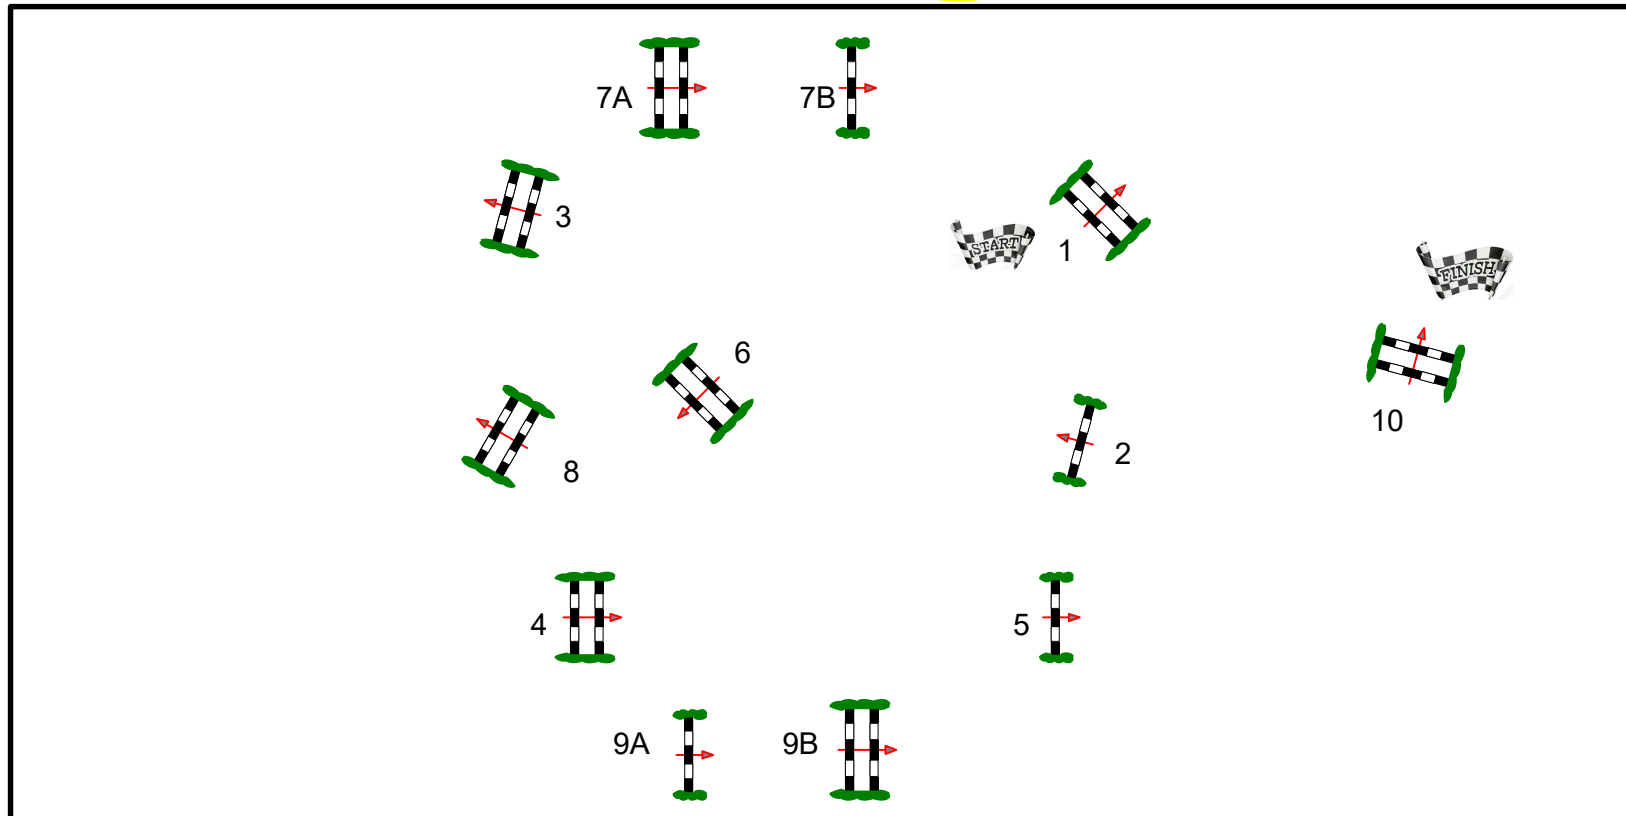

GRAND REGIONAL DE CCE

HARAS DE JARDY

Amateur 2 et Amateur 4

Speed: 350 m/min
1st Jump-off:
Length: 500 m
Time allowed: 86 sec
Time limit: 172 sec

CARRIERE PONEY CLUB

JURY

Pour l'amateur 4, que le 9B

Amateur 3
Speed: 350 m/min
1st Jump-off:
Length: 450 m
Time allowed: 78 sec
Time limit: 156 sec

GRAND REGIONAL DE CCE HARAS DE JARDY

Amateur 1 / pro 4
Speed: 350 m/min
1st Jump-off:
Length: 510 m
Time allowed: 88 sec
Time limit: 176 sec

CARRIERE CARROUSEL

Pour l'amateur 3, pas de 7A et 10 obstacles