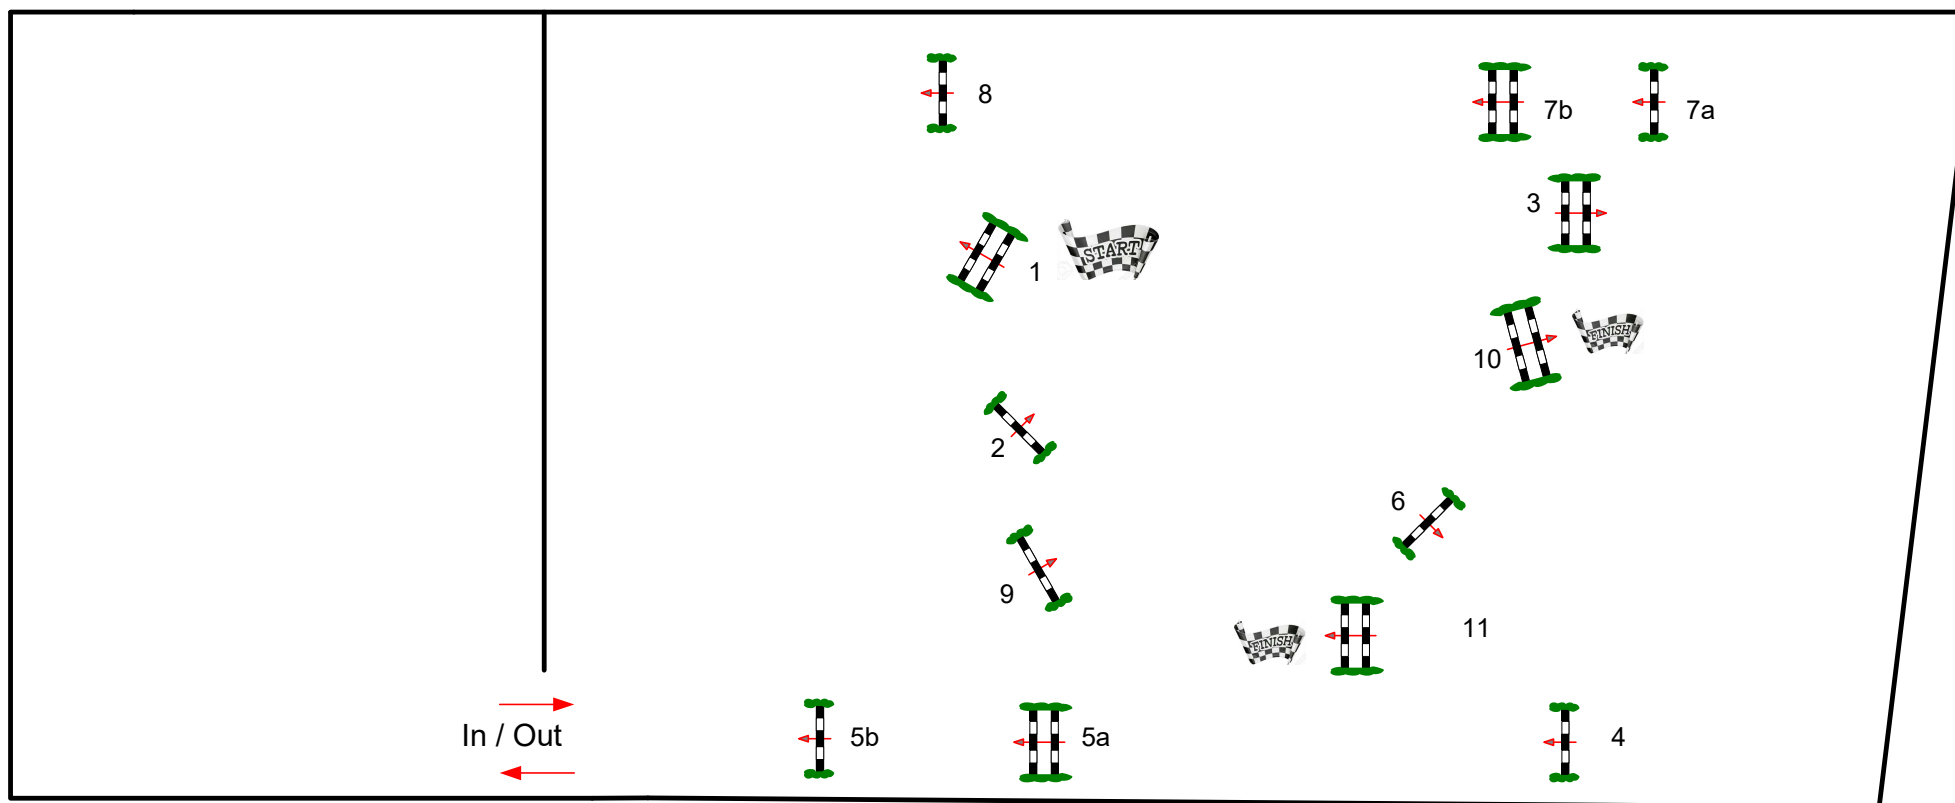

GRAND REGIONAL DE CCE HARAS DE JARDY

Cycle classique 6 ans
Speed: 350 m/min
1st Jump-off:
Length: 510 m
Time allowed: 88 sec
Time limit: 176 sec

CARRIERE CARROUSEL

Pour les CL2 et Form 2, pas de 7a et 10 obstacles

Formation 2 / Cycle libre 2
Speed: 320 m/min
1st Jump-off:
Length: 450 m
Time allowed: 85 sec
Time limit: 170 sec

JURY

GRAND REGIONAL DE CCE

HARAS DE JARDY

Cycle classique 5 ans / Formation 3 / Cycle libre 3

Speed: 320 m/min

1st Jump-off:

Length: 500 m

Time allowed: 94 sec

Time limit: 188 sec

CARRIERE PONEY CLUB

JURY