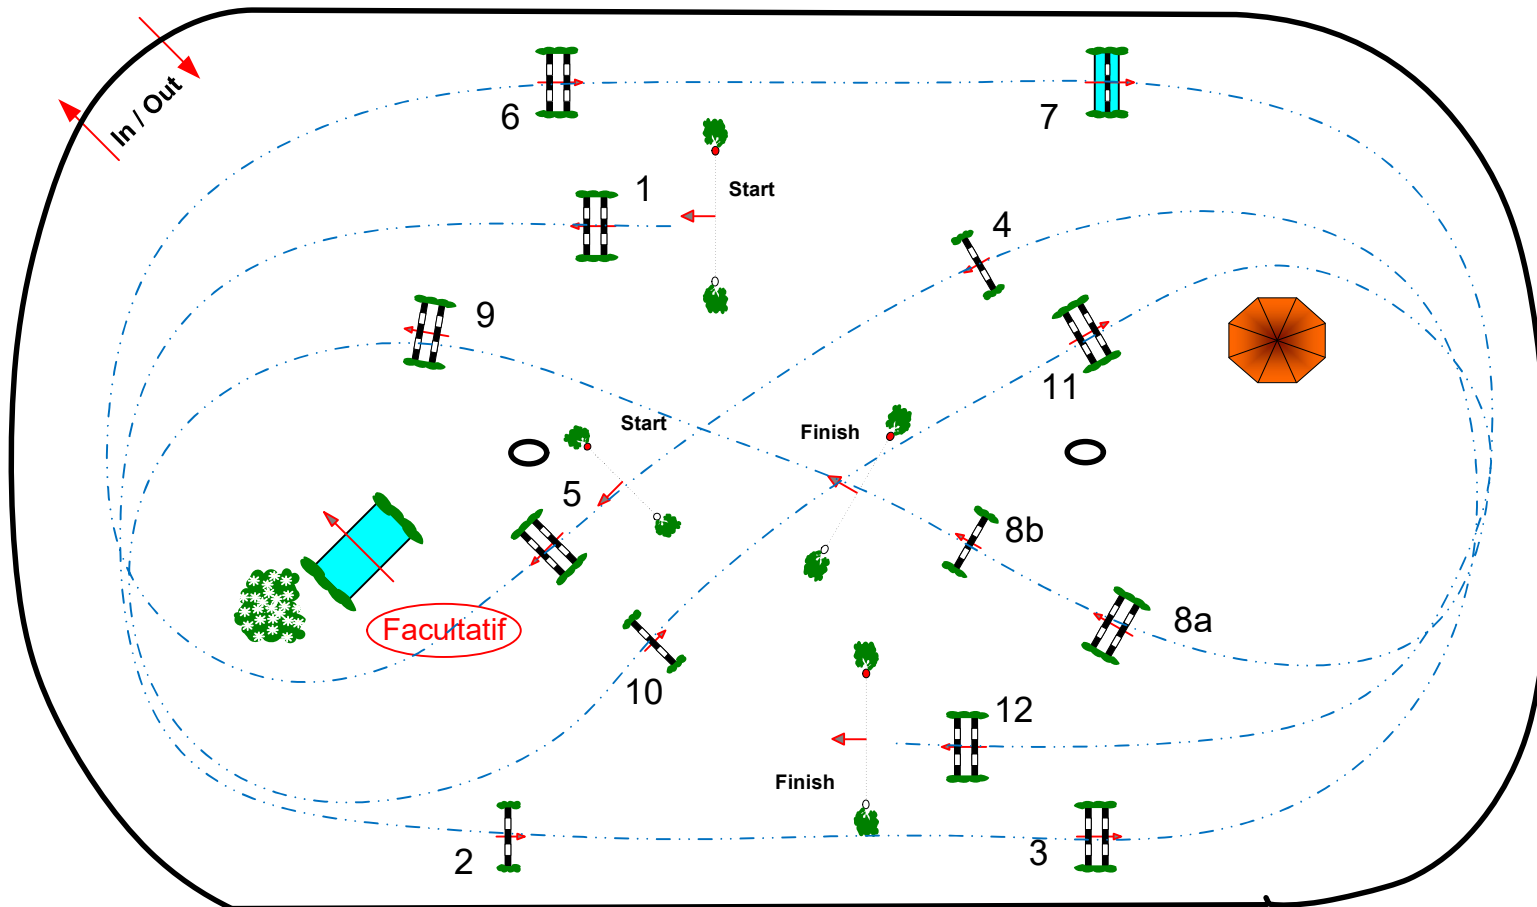

TOURS NOTRE DAME D'OE SHF

Class No.: Form 1

Competition without the clock

mardi 14 mai 2024

Start: 0:00

Table: A
National RG:
FEI RG / Art. 238.1.1
Height: 1,00 m

Speed: 350 m/min
Length: 0 m
Time allowed: 0 sec
Time limit: 0 sec

Obstacles:
Efforts:
Penalty sec:
Closed combination:

1st Jump-off:
Length: 0 m
Time allowed: 0 sec
Time limit: 0 sec

JURY