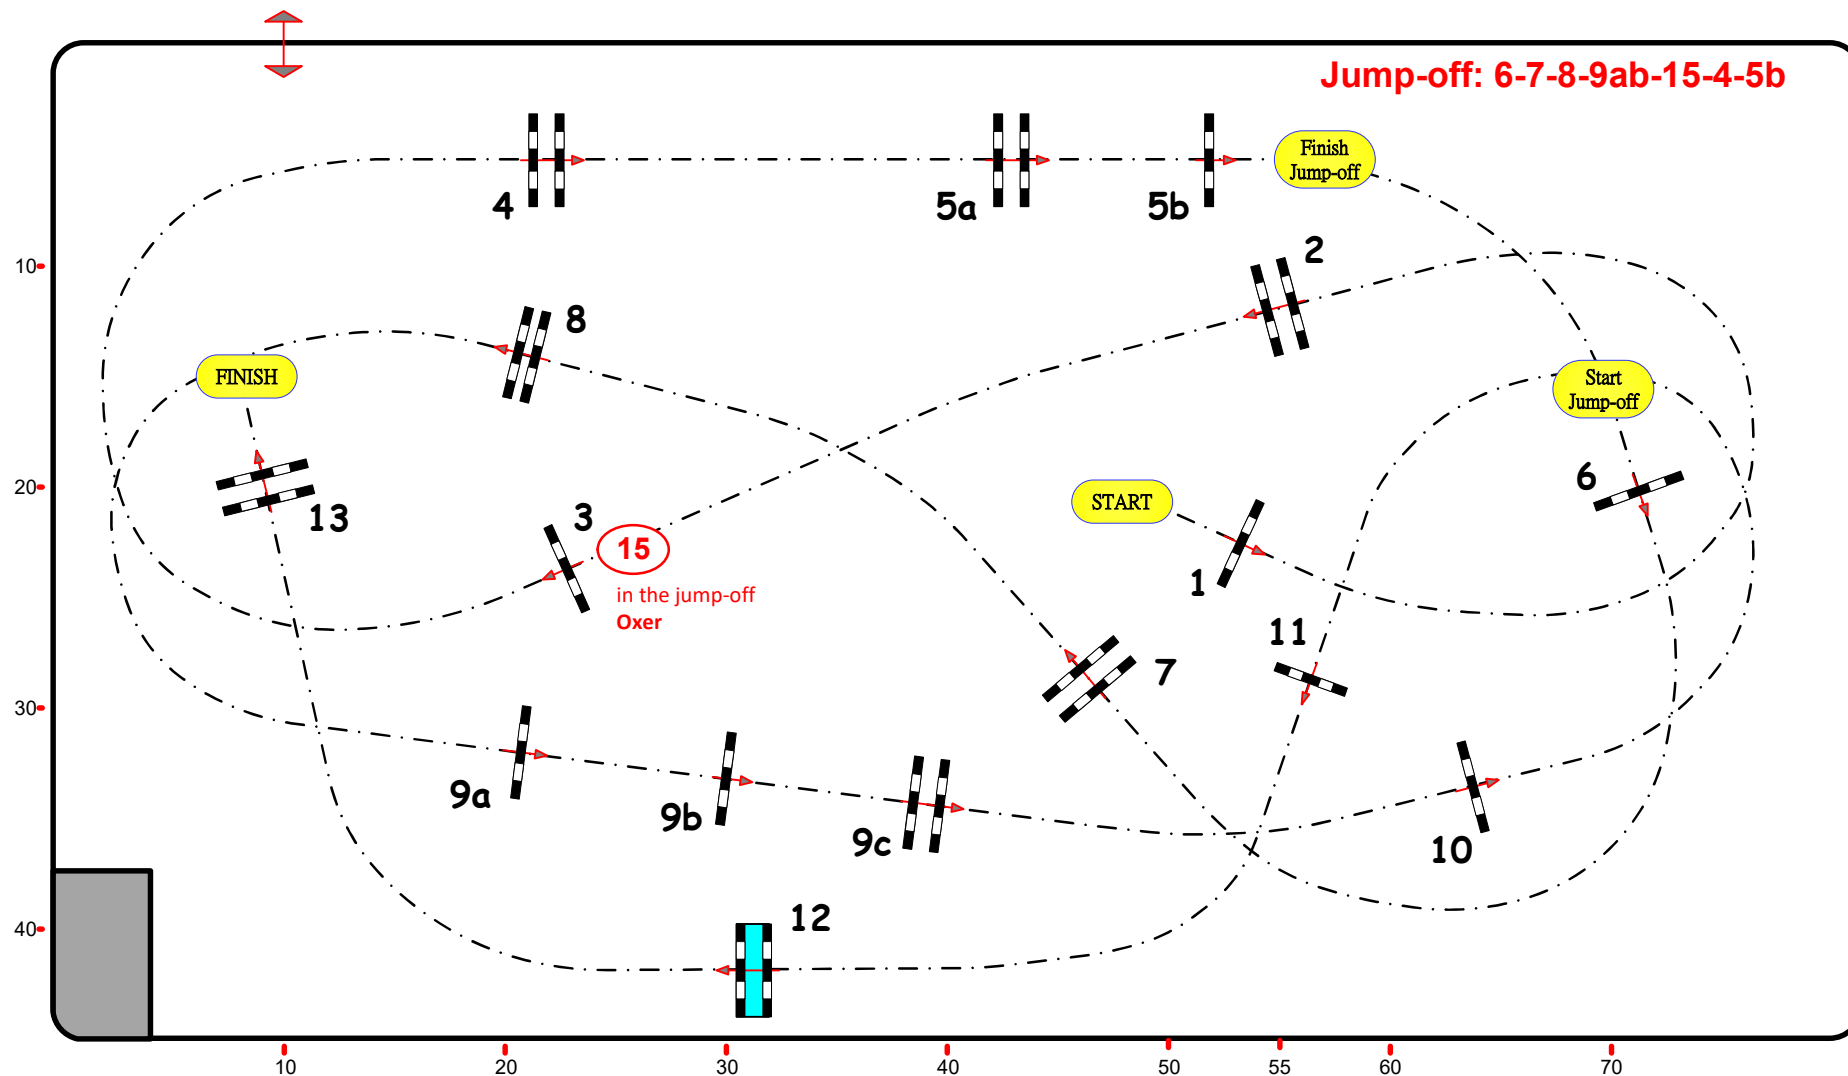

13ème Jumping International de Megève

10 au 14 juillet 2024

Class No.: 20

CSI *** Grand Prix de Megève 150

Competition with one jump-off

Table: A + Jump-off
National RG:
FEI RG / Art. 238.2.2
Height: 1,50 m

Speed: 375 m/min
Length: 0 m
Time allowed: 0 sec
Time limit: 0 sec

Obstacles: 12
Efforts: 15
Penalty sec:
Closed combination:

Jump-off:
Length: 320 m
Time allowed: 52 sec
Time limit: 104 sec

JURY

Course Designers: Julien Pradervand SUI - Joachim Pozzoli FRA & Team