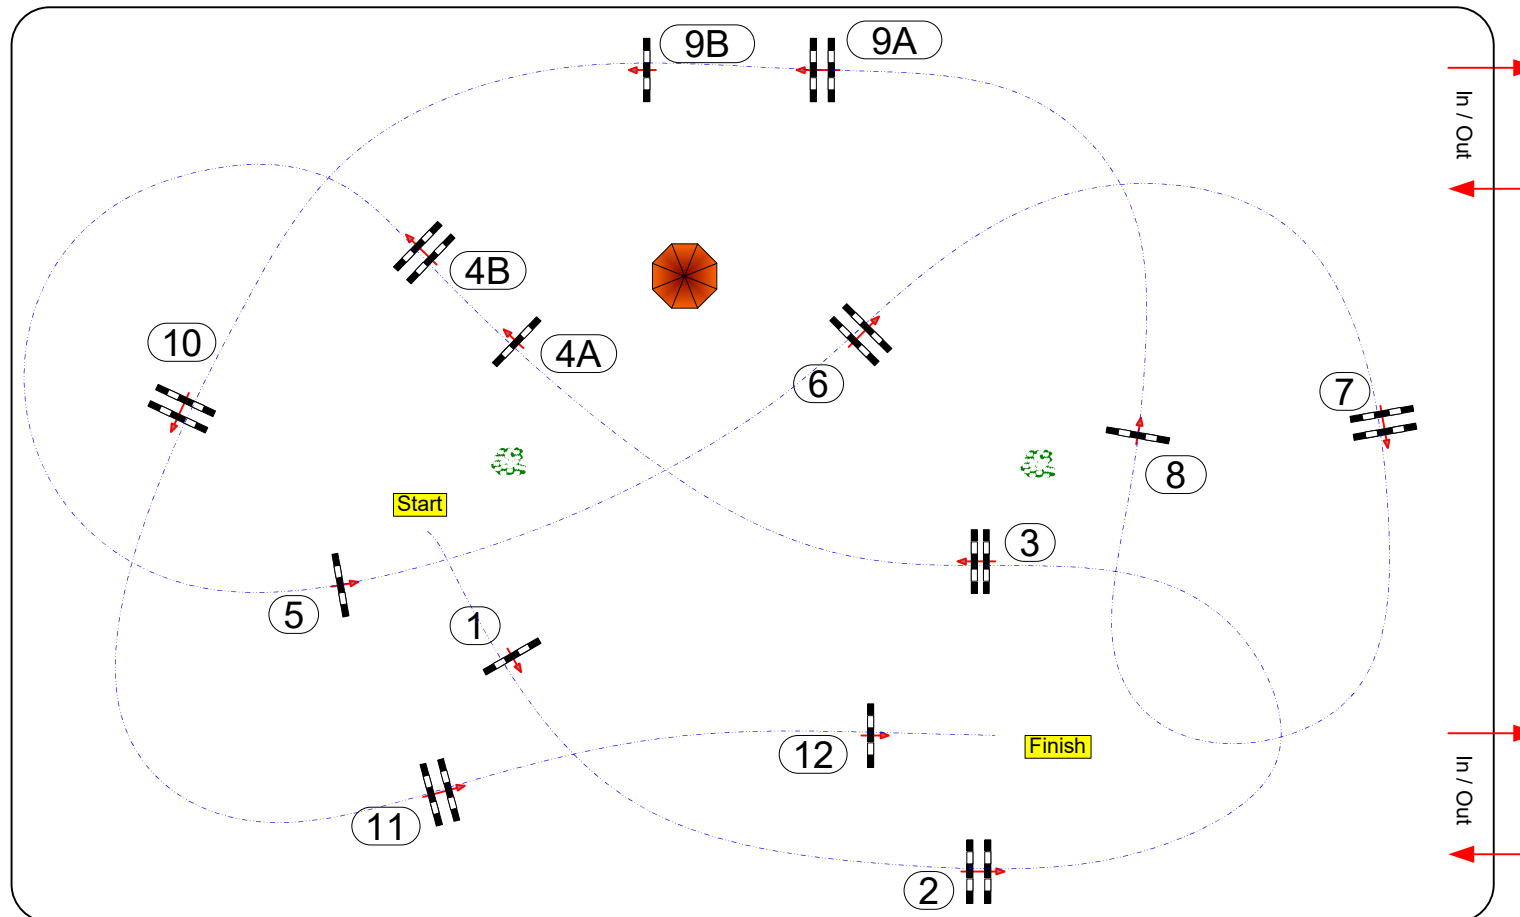

HARAS DE BEL AIR CSI SEPTEMBRE 2024

Class No.: 10

CSI*

Competition against the clock

vendredi 6 septembre 2024

Start: 9:30

Table: A
National RG:
FEI RG / Art. 238.2.1.
Height: 1,30 m

Speed: 350 m/min
Length: 440 m
Time allowed: 76 sec
Time limit: 152 sec

Obstacles:
Efforts:
Penalty sec:
Closed combination:

1st Jump-off:
Length: 0 m
Time allowed: 0 sec
Time limit: 0 sec

JURY

Chefs de piste : Quentin PERNEY
Joseph MARTIN