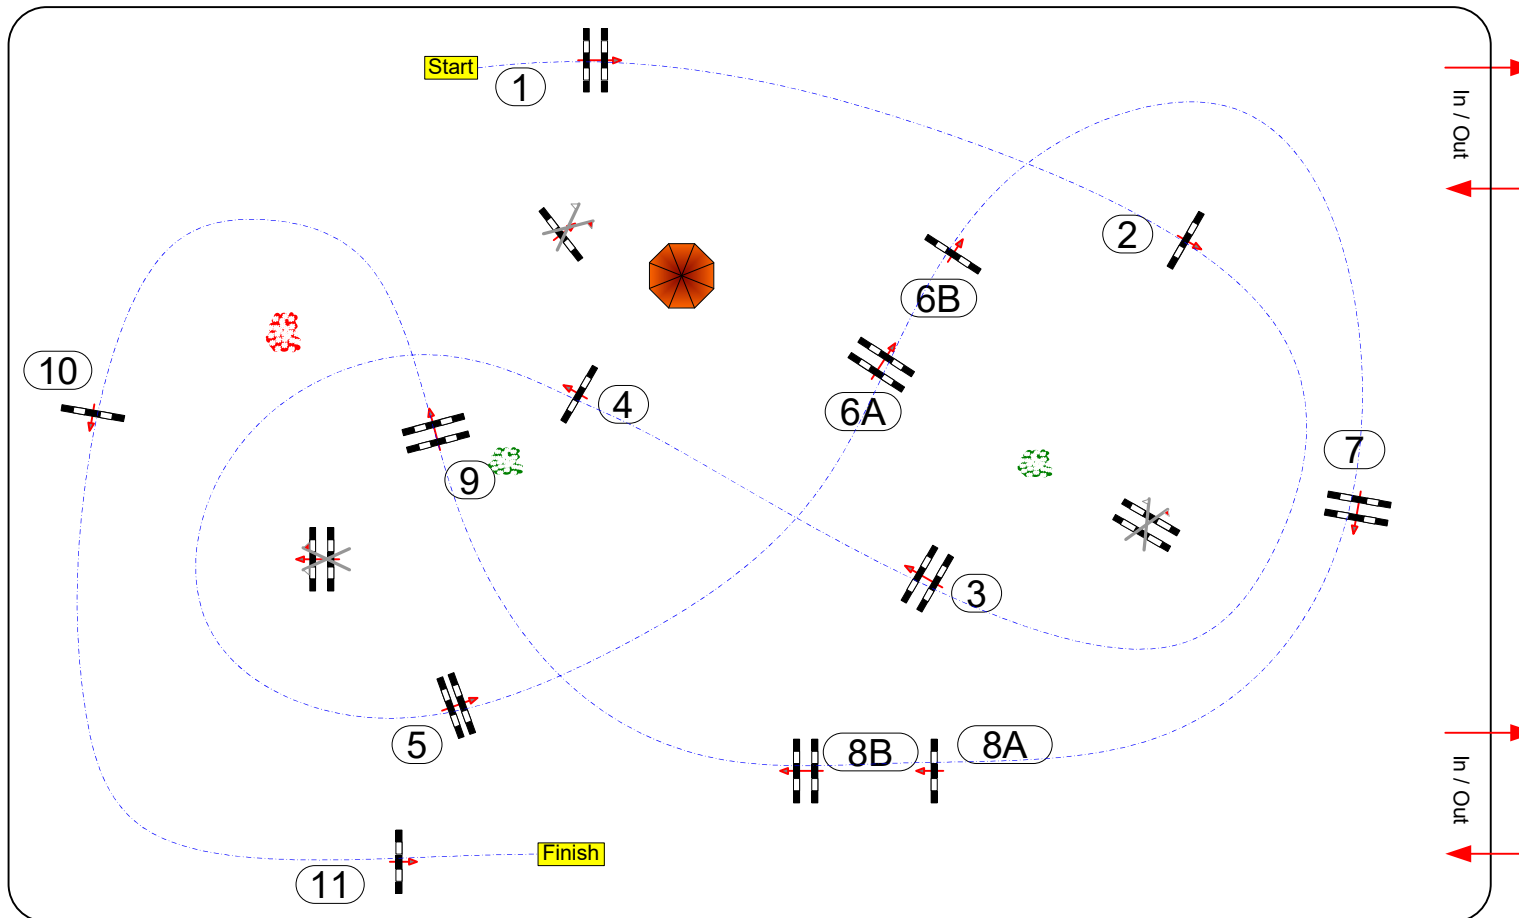

HARAS DE BEL AIR CSI SEPTEMBRE 2024

Class No.: 12 19 18 24

CSI* AM P

Competition against the clock

samedi 7 septembre 2024

Start: 10:30

Table: A
National RG:
FEI RG / Art. 238.2.1.
Height: 1,20 - 1,10 - 1,25 m

Speed: 350 m/min
Length: 430 m
Time allowed: 74 sec
Time limit: 148 sec

Obstacles: 1 TO 11
Efforts: 13
Penalty sec:
Closed combination:

1st Jump-off:
Length: 0 m
Time allowed: 0 sec
Time limit: 0 sec

JURY

Chefs de piste : Quentin PERNEY
Joseph MARTIN