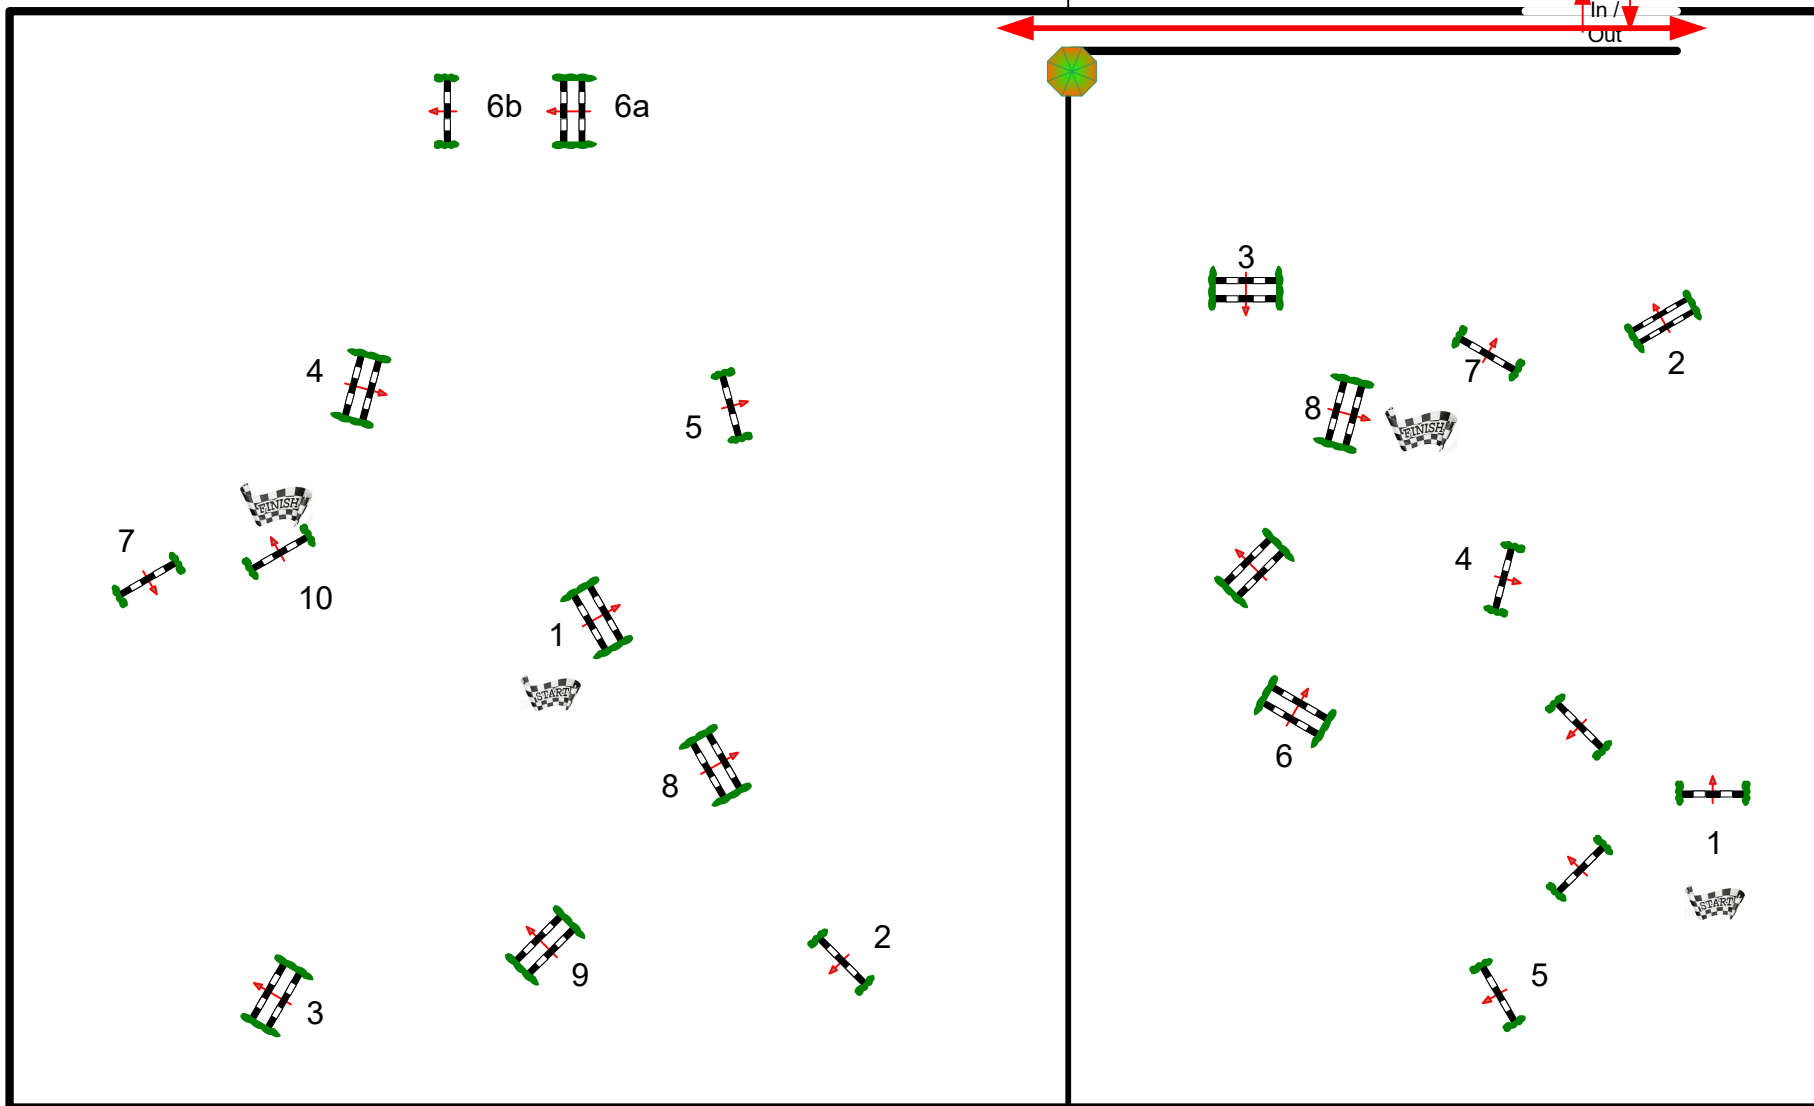

PONEY 3

Speed: 200 m/min
Length: 300 m
Time allowed: 90 sec
Time limit: 180 sec
OBS: 1 à 8

JURY

JURY