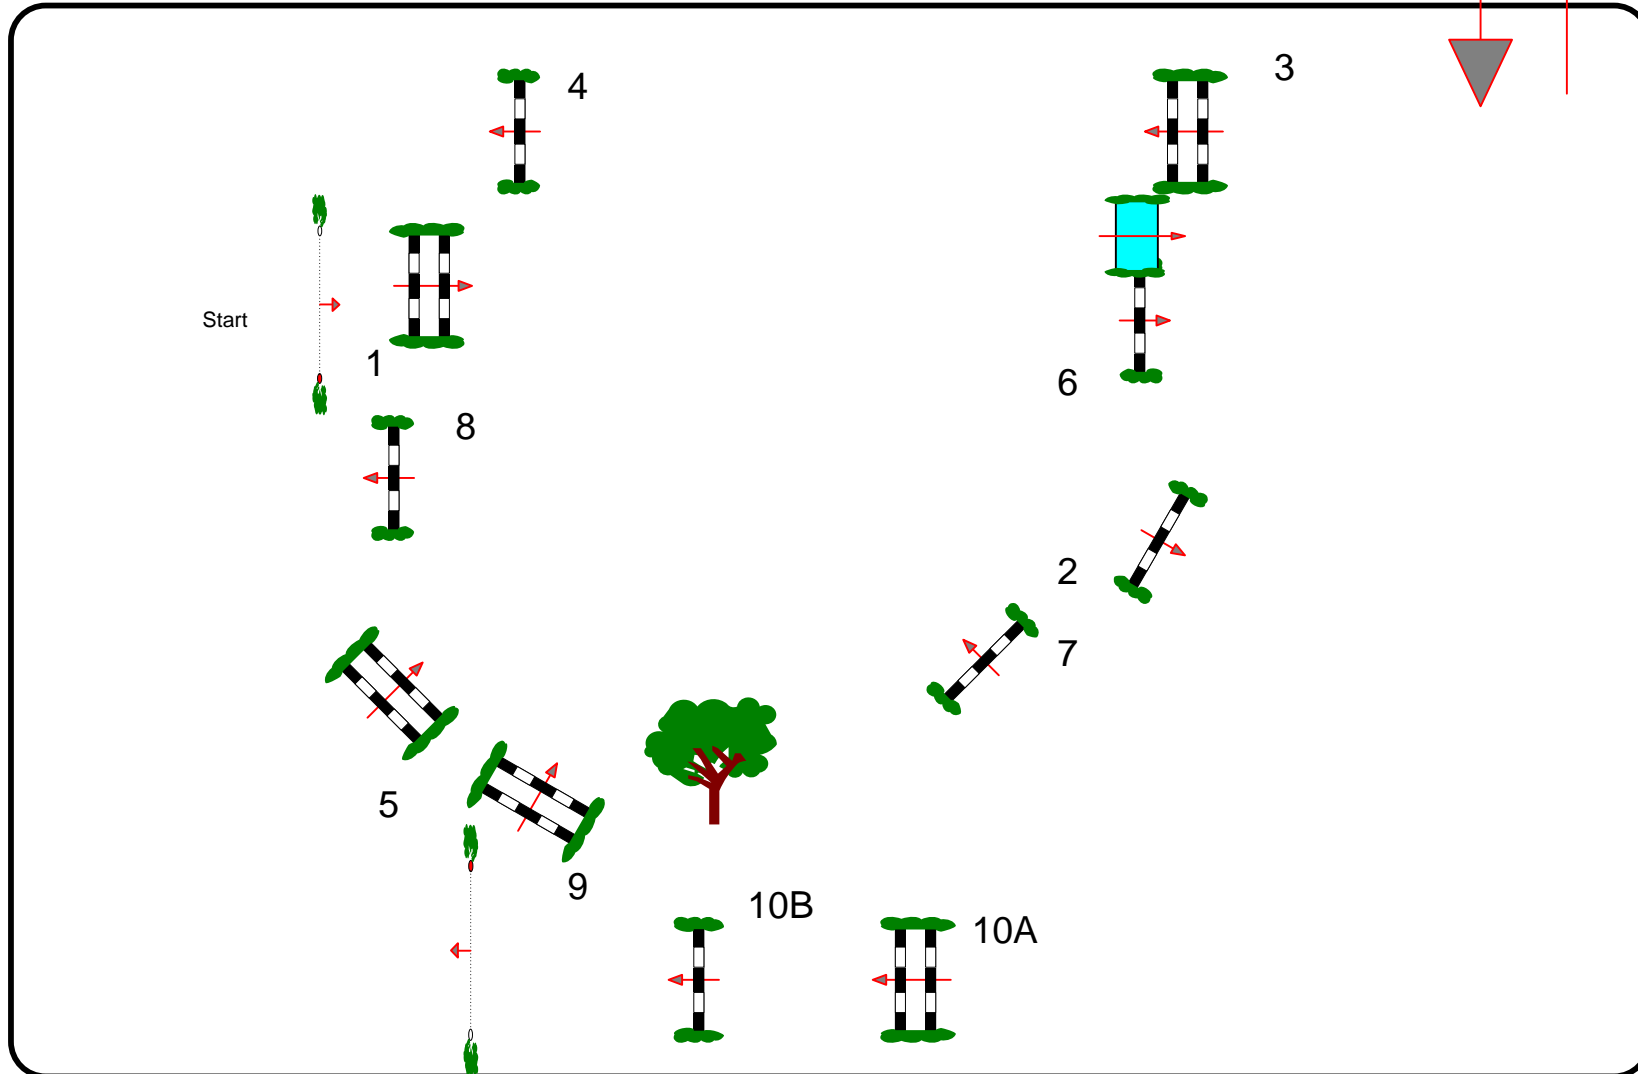

PEPIANE

P BARRERE

Class No.:

Competition against the clock

mardi 5 juin 2018

Start: 8:30

Table: A
National RG:
FEI RG / Art. 238.2.1
Height: 65 m

Speed: 330 m/min
Length: 450 m
Time allowed: 82 sec
Time limit: 164 sec

Obstacles: 1 2 3 4 5 6 7 8 9 10A 10B
Efforts:
Penalty sec:
Closed combination:

1st Jump-off:
Length: 210 m
Time allowed: 39 sec
Time limit: 78 sec

2nd Jump-off:
Length: 190 m
Time allowed: 35 sec
Time limit: 70 sec