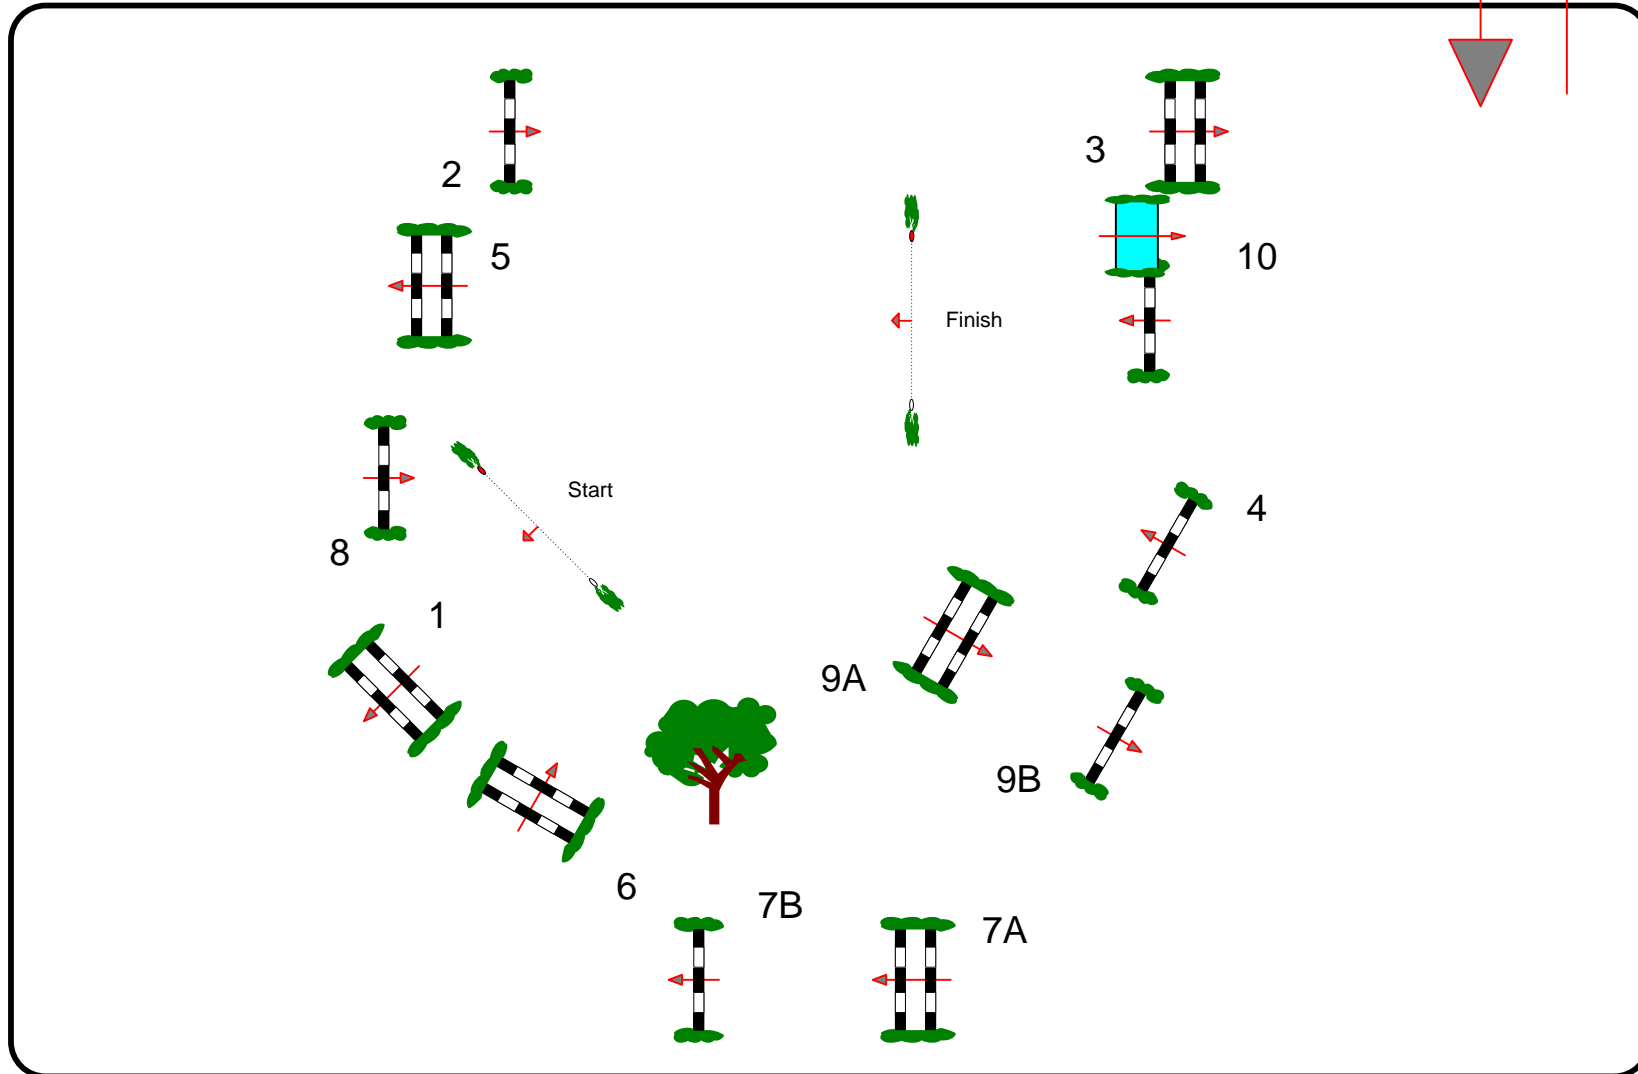

# PEPIANE

P BARRERE

Class No.:

Competition against the clock

samedi 5 mai 2018

Start: 8:30

Table: A  
National RG:  
FEI RG / Art. 238.2.1  
Height: 80 m

Speed: 350 m/min  
Length: 450 m  
Time allowed: 78 sec  
Time limit: 156 sec

Obstacles: 1 2 3 4 5 6 7A 7B 8 9A 9B 10  
Efforts:  
Penalty sec:  
Closed combination:

1st Jump-off:  
Length: 210 m  
Time allowed: 36 sec  
Time limit: 72 sec

2nd Jump-off:  
Length: 190 m  
Time allowed: 33 sec  
Time limit: 66 sec