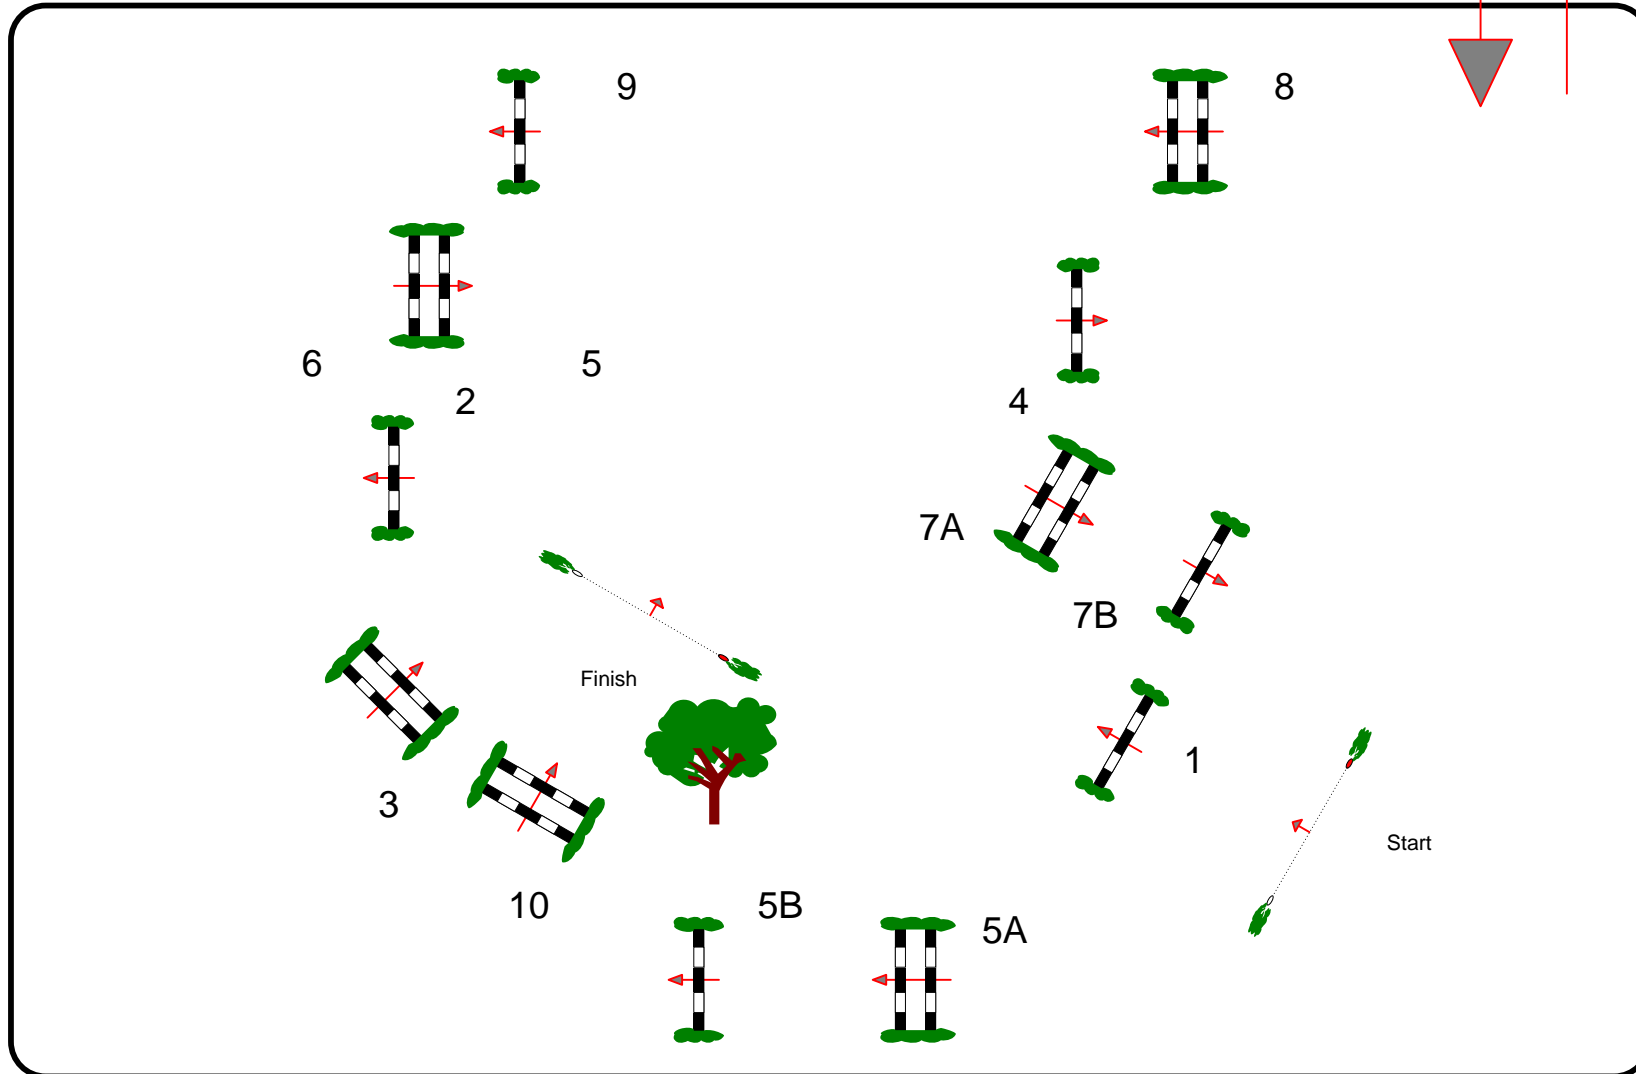

PEPIANE

P BARRERE

Class No.:

Competition against the clock

samedi 5 mai 2018

Start: 8:30

Table: A
National RG:
FEI RG / Art. 238.2.1
Height: 80 m

Speed: 350 m/min
Length: 450 m
Time allowed: 78 sec
Time limit: 156 sec

Obstacles: 1 2 3 4 5A 5B 6 7A 7B 8 9 10
Efforts:
Penalty sec:
Closed combination:

1st Jump-off:
Length: 210 m
Time allowed: 36 sec
Time limit: 72 sec

2nd Jump-off:
Length: 190 m
Time allowed: 33 sec
Time limit: 66 sec