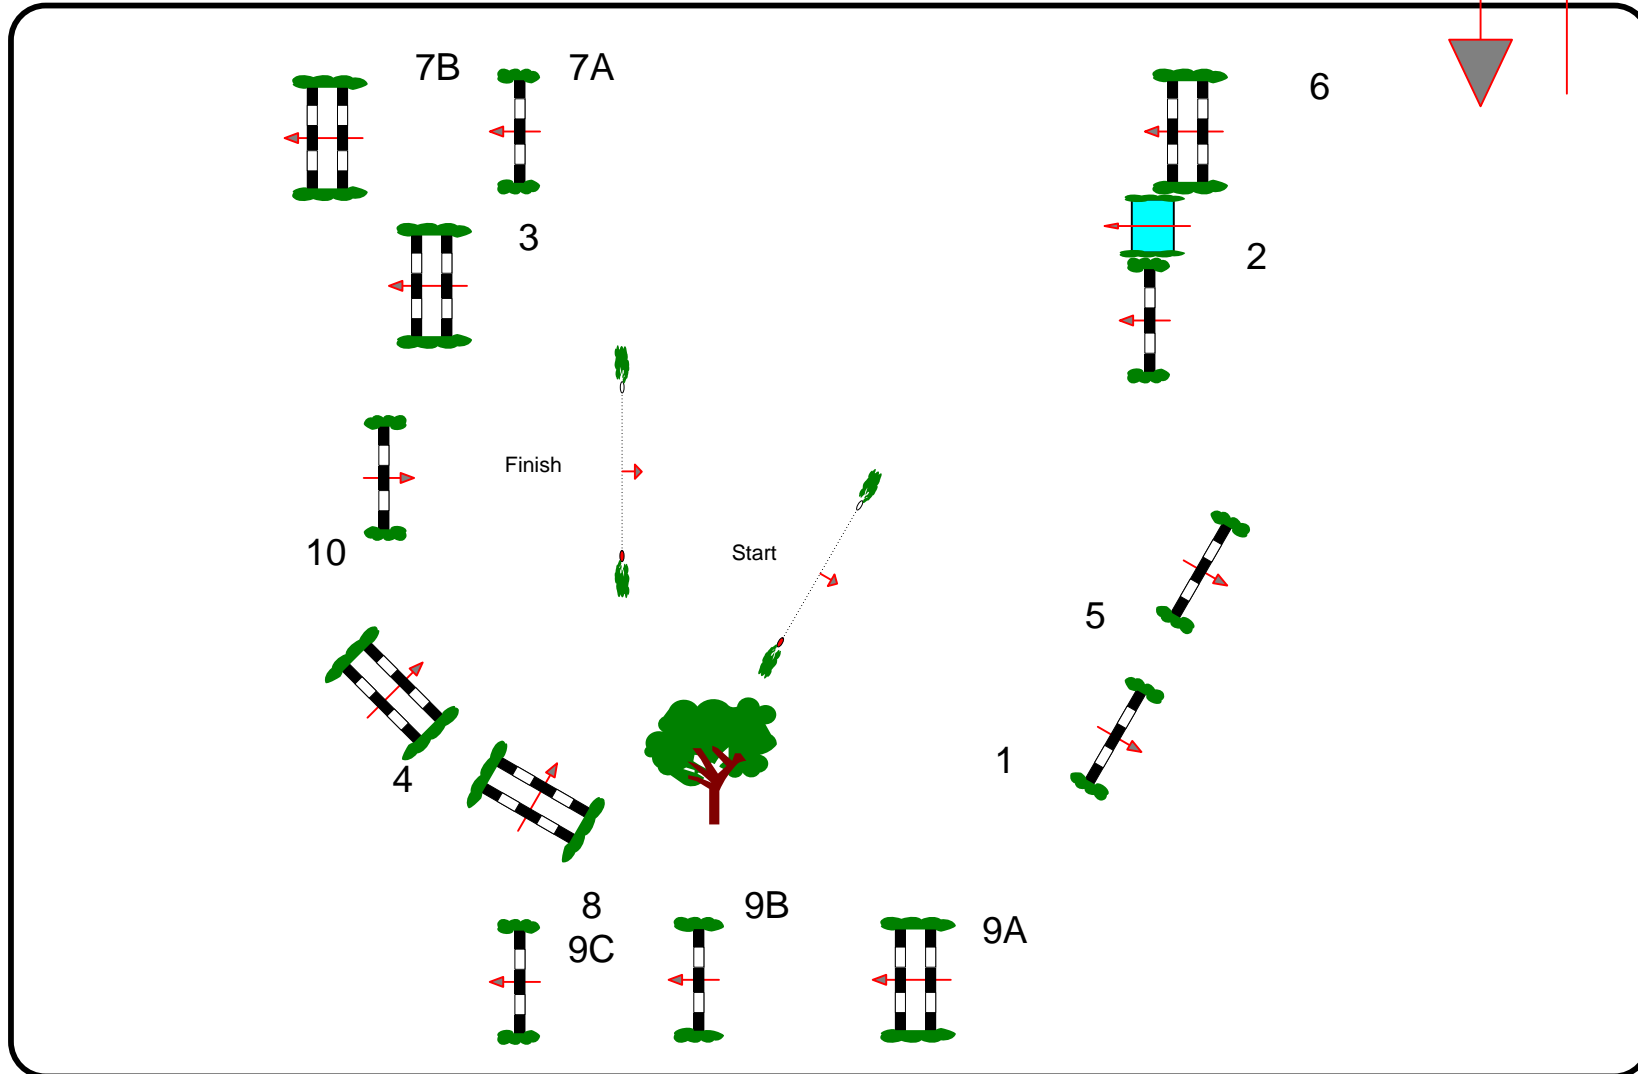

# PEPIANE

P BARRERE

Class No.:

Competition against the clock

samedi 5 mai 2018

Start: 8:30

Table: A  
National RG:  
FEI RG / Art. 238.2.1  
Height: 100 m

Speed: 350 m/min  
Length: 450 m  
Time allowed: 78 sec  
Time limit: 156 sec

Obstacles: 1 2 3 4 5 6 7A 7B 8 9A 9B 9C 10  
Efforts:  
Penalty sec:  
Closed combination:

1st Jump-off:  
Length: 210 m  
Time allowed: 36 sec  
Time limit: 72 sec

2nd Jump-off:  
Length: 190 m  
Time allowed: 33 sec  
Time limit: 66 sec