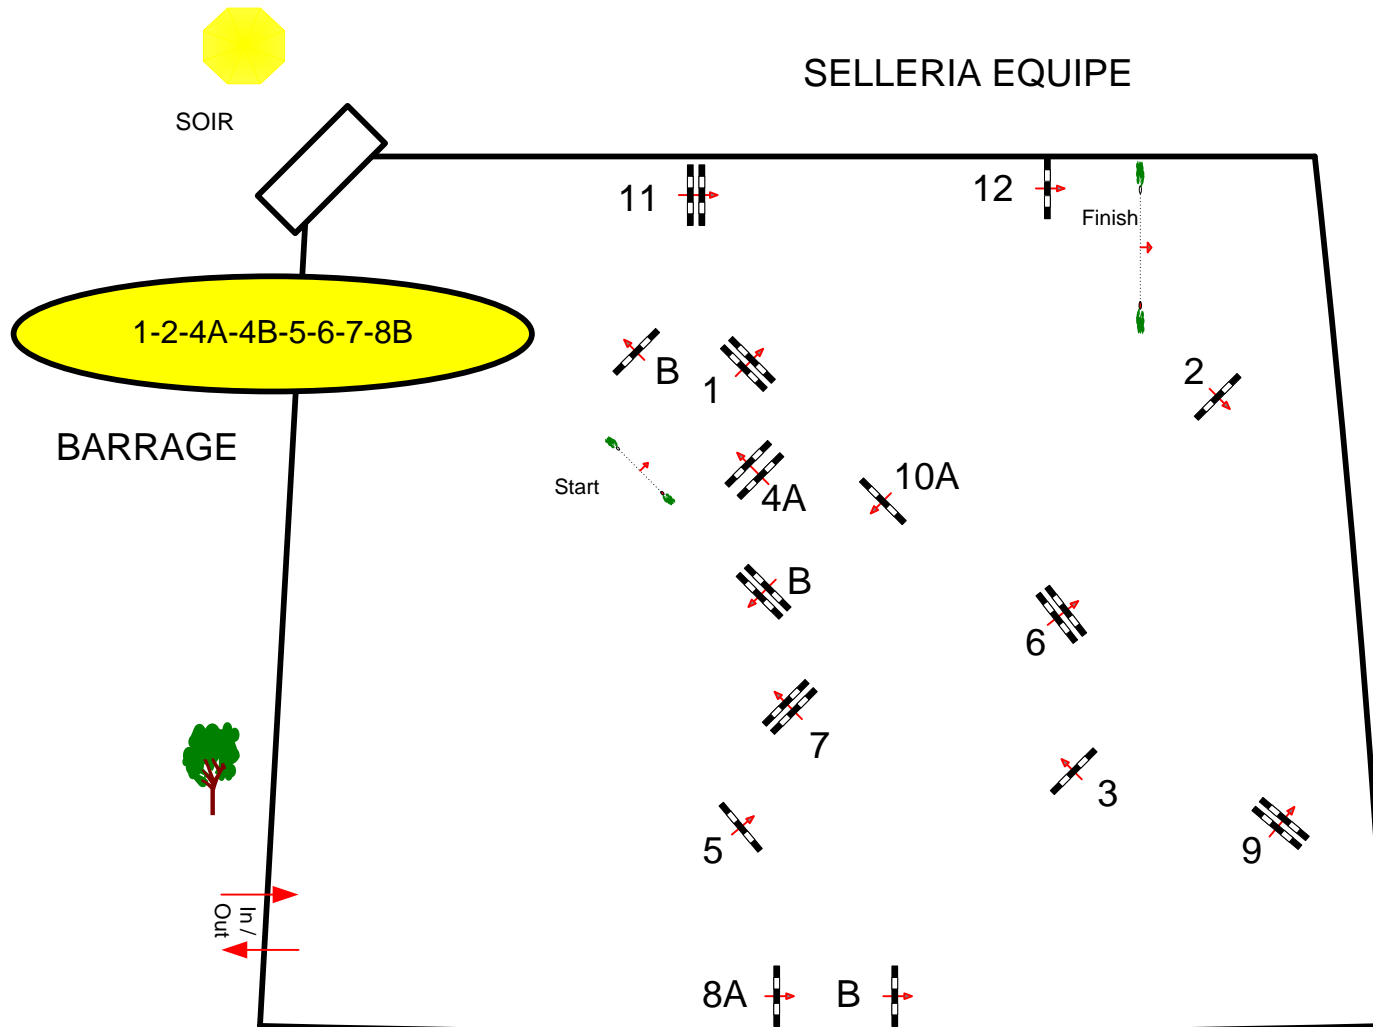

PRIX

SELLERIA EQUIPE

Table: A
National RG:
FEI RG / Art. 238.2.2
Height: 1.25 m

Speed: 350 m/min

Length: 500 m
Time allowed: 86 sec
Time limit: 172 sec

Obstacles: 12
Efforts: 15
Penalty sec
Closed combination:

1st Jump-off:
1-2-4A-4B-5-6-7-8B
Length: 360 m
Time allowed: 62 sec
Time limit: 124 sec

2nd Jump-off:
Length: 0 m
Time allowed: 0 sec
Time limit: 0 sec

MATIN