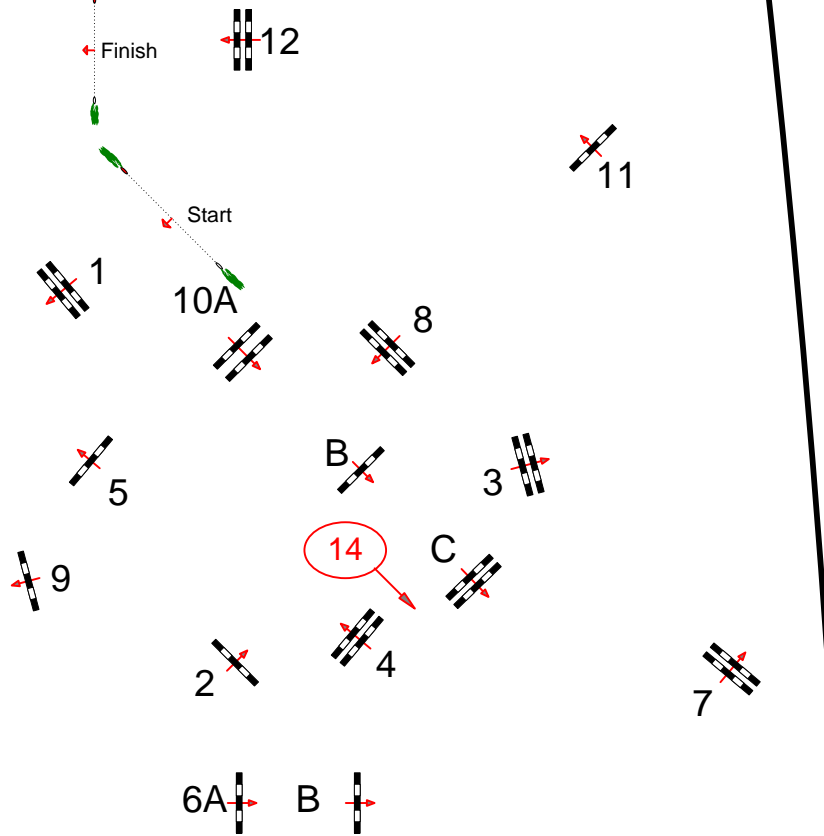

SAINT PAUL TROIS CHATEAUX

PRO 2 - AMATEUR

14 - 16 SEPTEMBRE 2018

Class No.: 14

PRO 2 GP

BARRAGE

domenica 16 settembre 2018

Start: 0:00

PRIX

VILLE DE LA VILLE DE ST PAUL 3 CHATEAUX

SOIR

14-8-9-10A-10B-11-12

BARRAGE

In /
Out

Finish

Start

Table: A
National RG:
FEI RG / Art. 238.2.2
Height: 1.35 m

Speed: 350 m/min

Length: 480 m
Time allowed: 83 sec
Time limit: 166 sec

Obstacles:
Efforts:
Penalty sec
Closed combination:

1st Jump-off:
14-8-9-10A-10B-11-12
Length: 320 m
Time allowed: 55 sec
Time limit: 110 sec

2nd Jump-off:
Length: 0 m
Time allowed: 0 sec
Time limit: 0 sec

MATIN