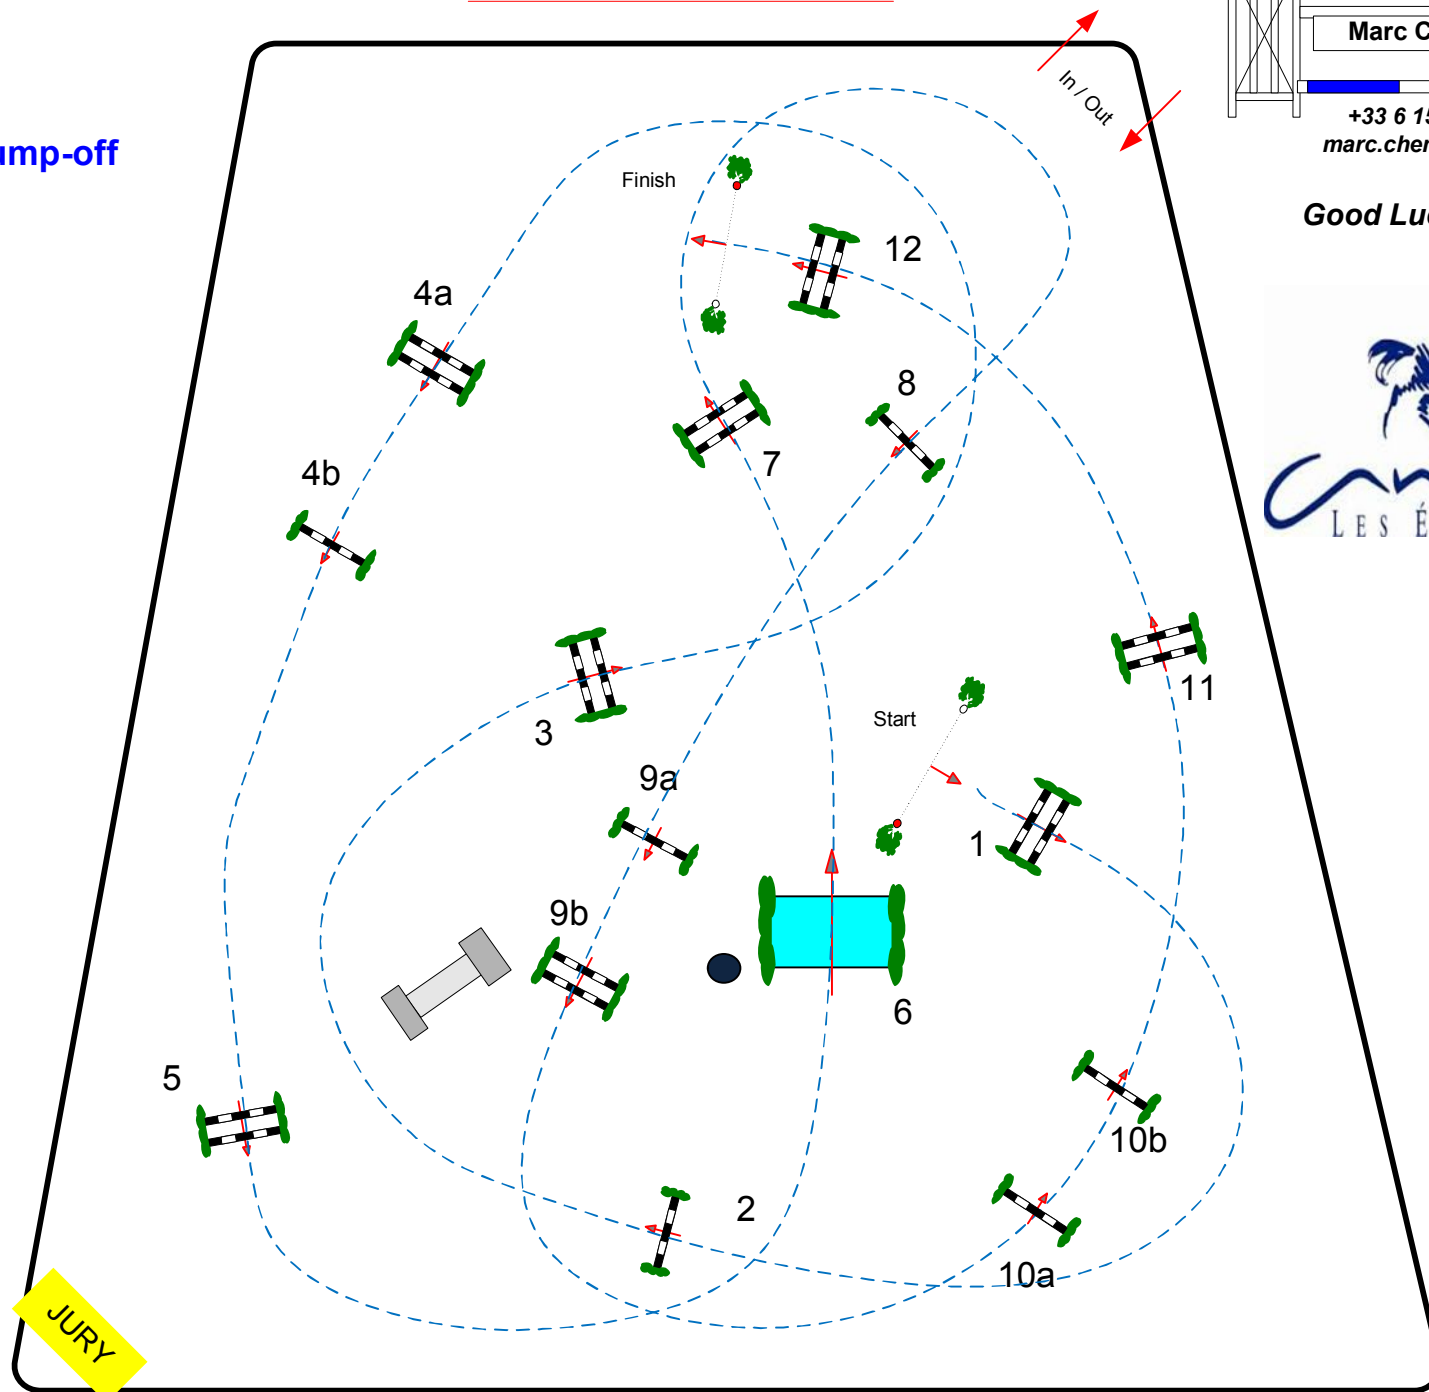

Class No.: 7 ans & As elite

Grand Prix

Competition with one jump-off

dimanche 14 avril 2019

Start: 15:20

Table: A
National RG:
FEI RG / Art. 238.2.2
Height: 1,20 / 1,25 / 1,30 m

Speed: 350 m/min

Length: 530 m
Time allowed: 91 sec
Time limit: 182 sec

Obstacles:
Efforts:
Penalty sec
Closed combination:

1st Jump-off:
10a 11 1 2 3 4a 4b 5

Length: 310 m
Time allowed: 54 sec
Time limit: 108 sec

2nd Jump-off:

Length: 0 m
Time allowed: 0 sec
Time limit: 0 sec

Ecuries d'Anadée

+33 6 15 51 03 81
marc.cheminat@sfr.fr

Good Luck