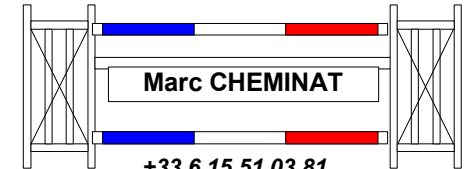

Class No.: 7 ans & As elite

Grand Prix

Competition with one jump-off

dimanche 14 avril 2019

Start: 15:20

Table: A
National RG:
FEI RG / Art. 238.2.2
Height: 1,20 / 1,25 / 1,30 m

Speed: 350 m/min

Length: 530 m
Time allowed: 91 sec
Time limit: 182 sec

Obstacles:
Efforts:
Penalty sec
Closed combination:

1st Jump-off:
10a 11 1 2 3 4a 4b 5

Length: 310 m
Time allowed: 54 sec
Time limit: 108 sec

2nd Jump-off:

Length: 0 m
Time allowed: 0 sec
Time limit: 0 sec

Ecuries d'Anadée

+33 6 15 51 03 81
marc.cheminat@sfr.fr

Good Luck