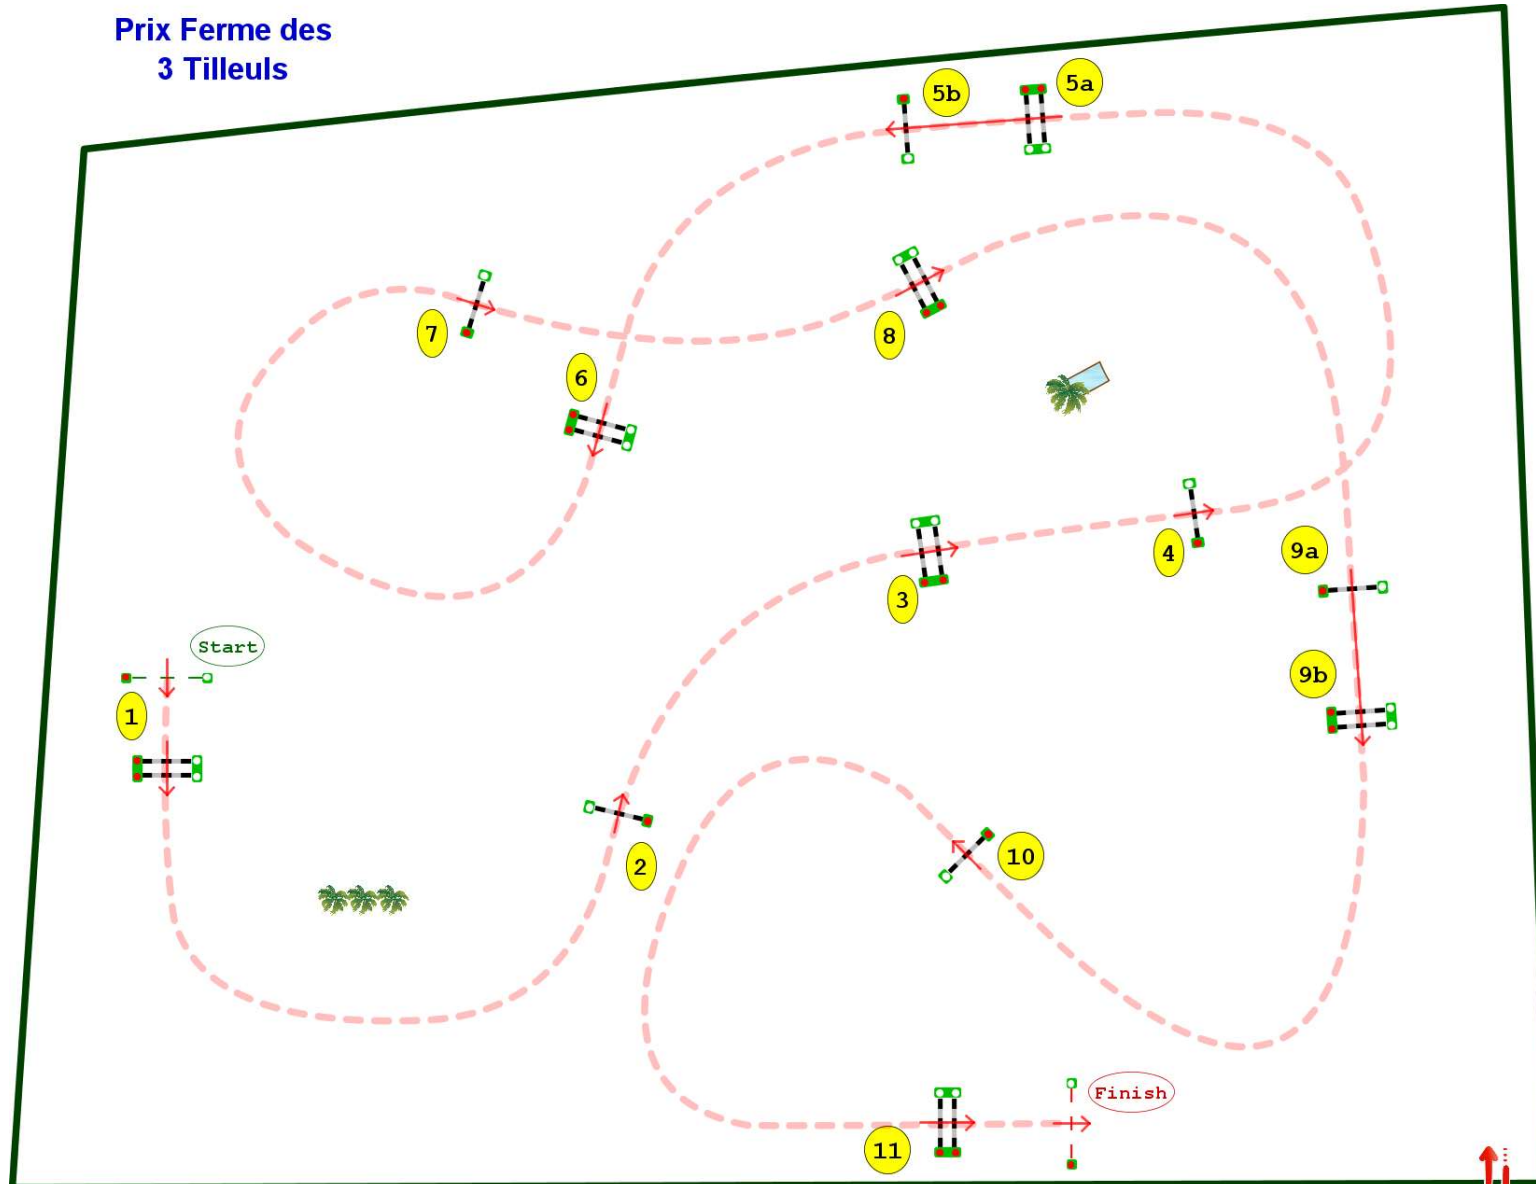

Height : 1.2m  
Class speed : 350m/m

Table of A against the penalties : clock  
Article : 238.2.1  
Length : 440.0m  
Time allowed : 76s  
Time limit : 152s

Table of Without jump-off penalties :

Class N°10  
The 05/17/2019 at 06:30

**Prix Ferme des  
3 Tilleuls**

Jury

Course Design  
Yann Royant  
Nicolas Delerue