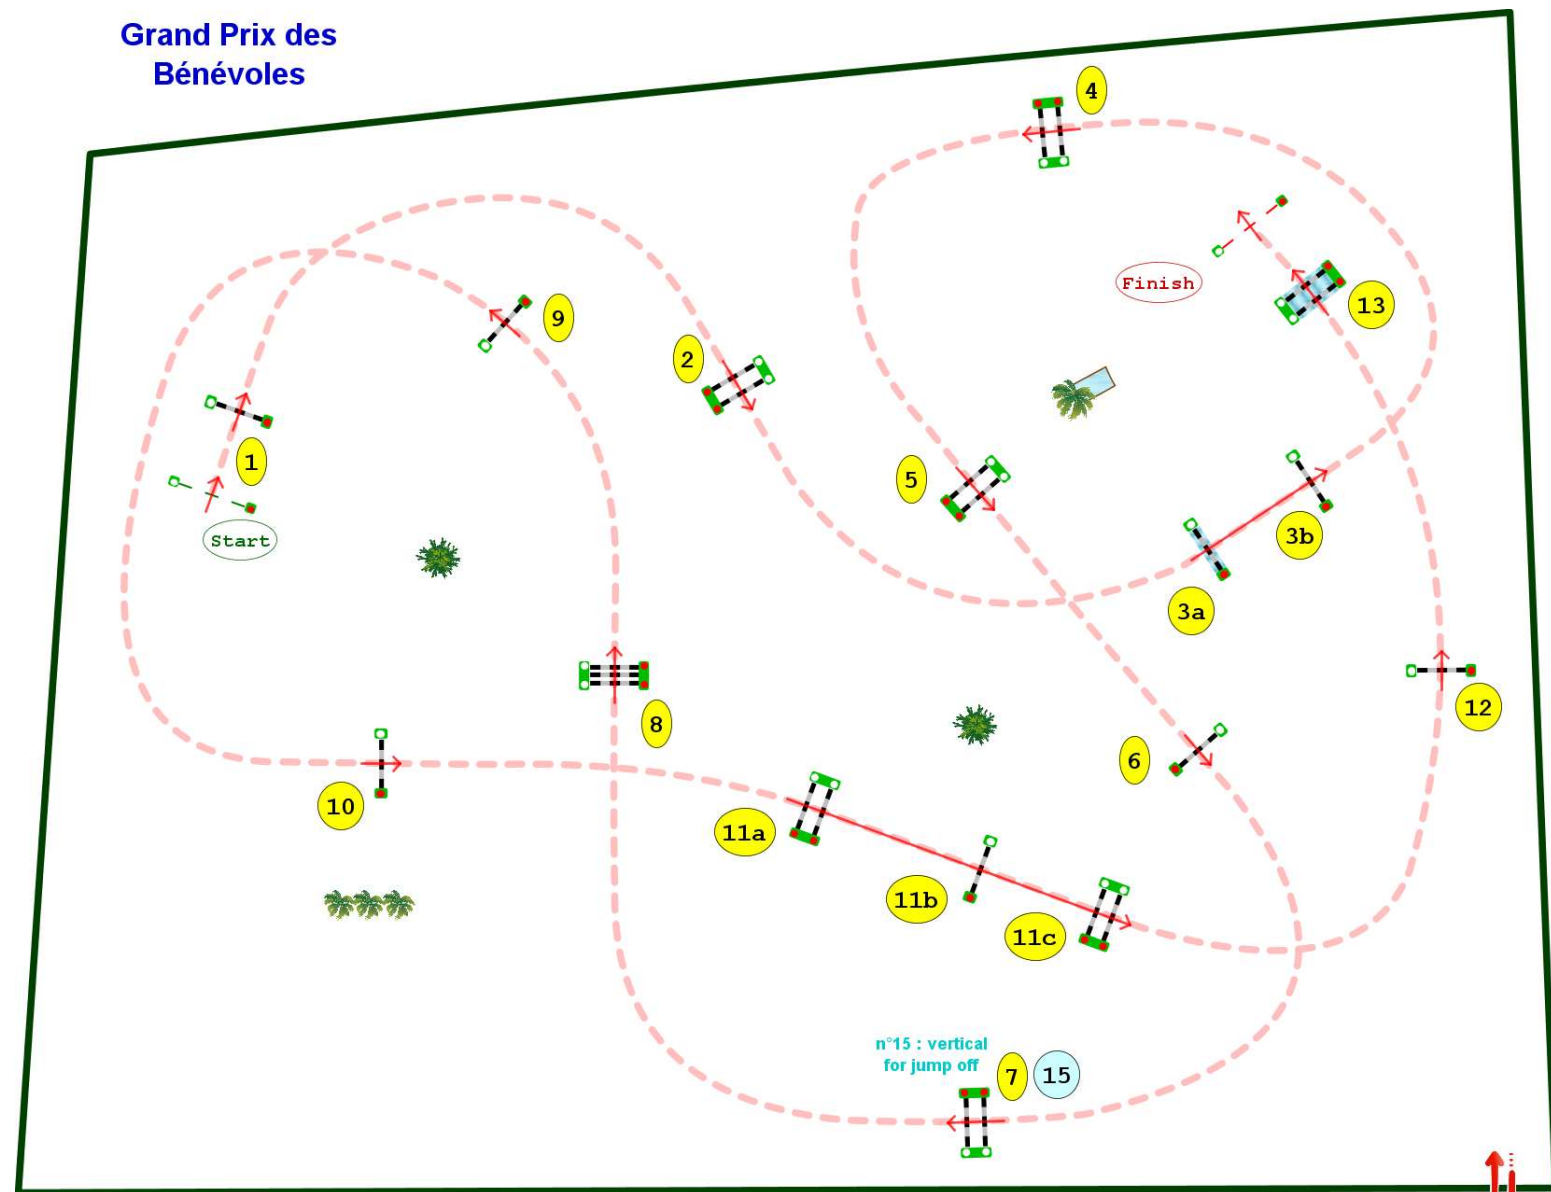

Height : 1.45m
Class speed : 375m/m

Table of A against the
penalties : clock
Article : 238.2.2
Length : 490.0m
Time allowed : 79s
Time limit : 158s

Table of With jump-off
penalties :
2-3a-4-6-15-11bc-13
Length : 310.0m
Time allowed : 50s
Time limit : 100s

**Grand Prix des
Bénévoles**

Jury

Course Design
Yann Royant
Nicolas Delerue