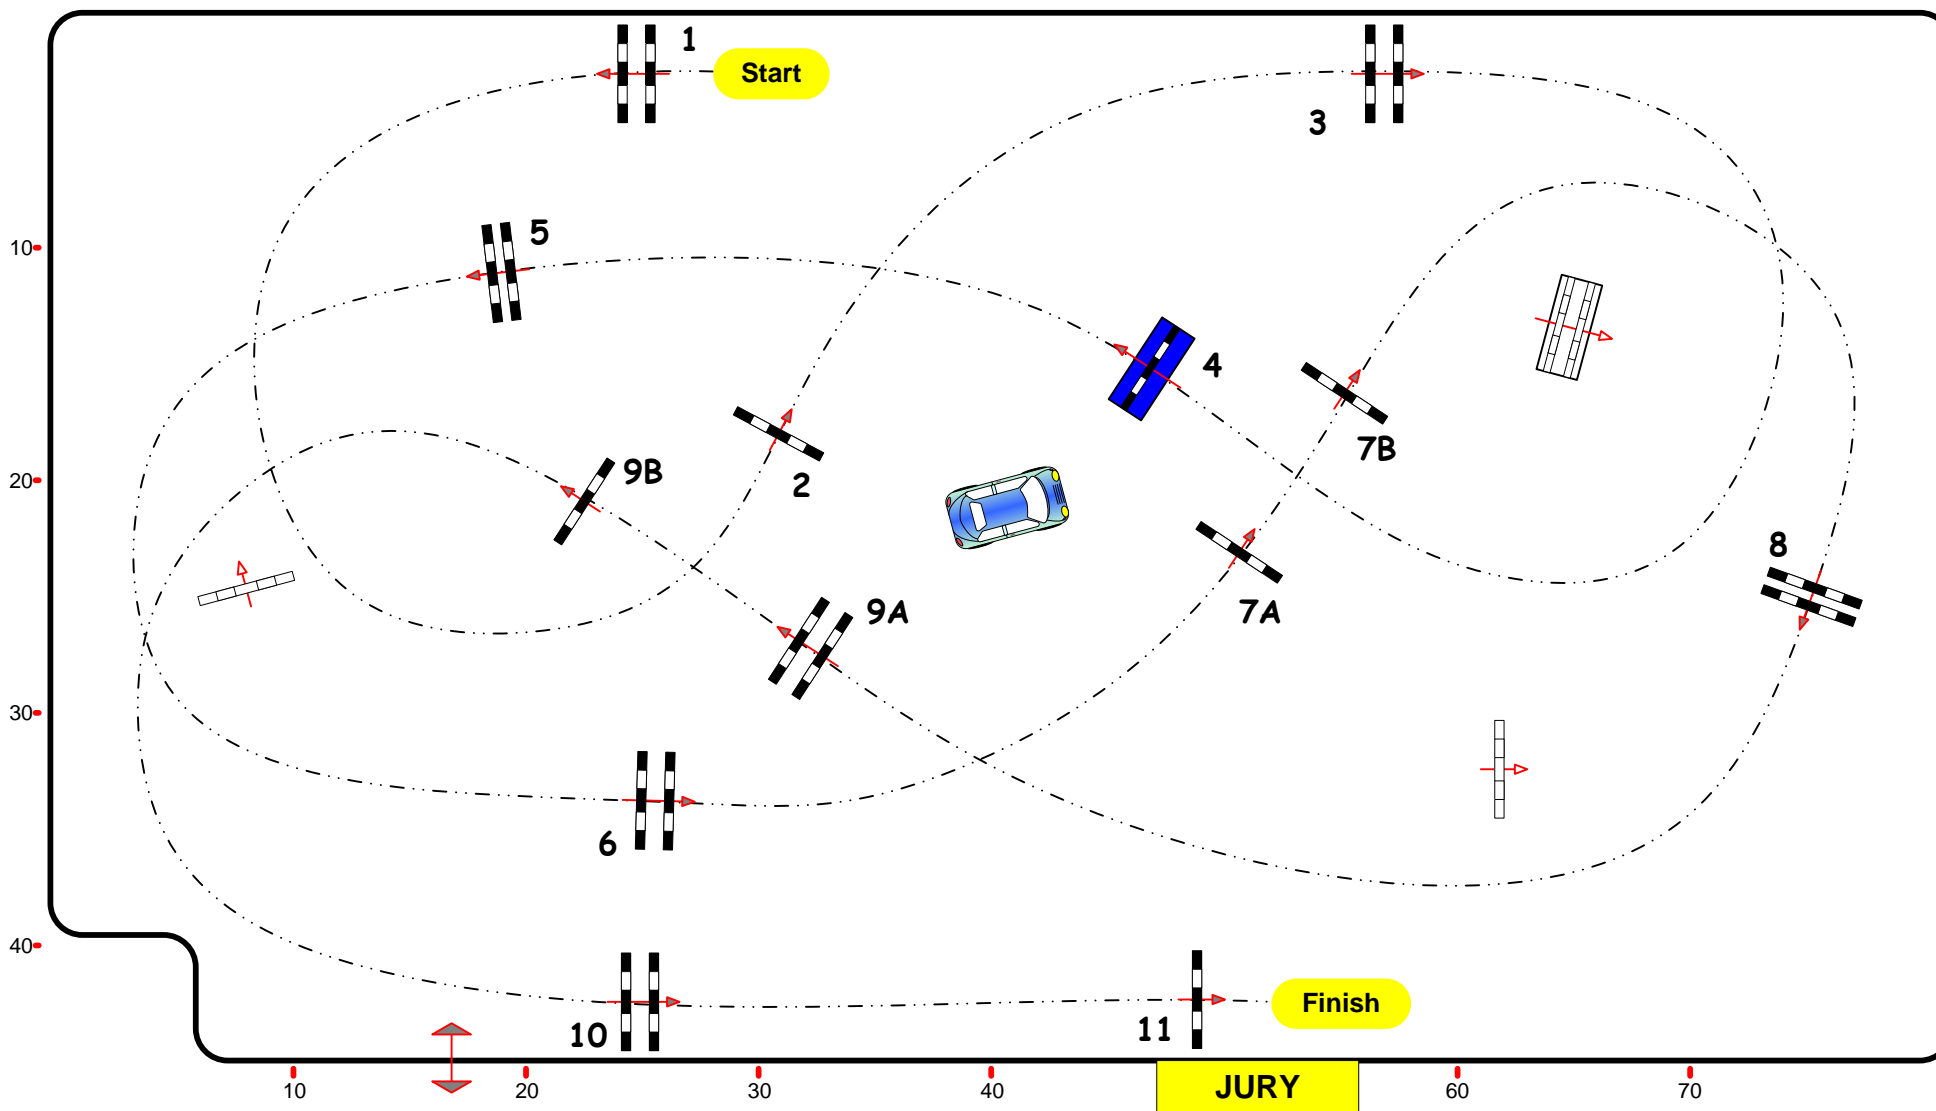

Class No.: 7

CSI * Silver Tour

Competition against the clock

Table: A
National RG:
FEI RG / Art. 238.2.1
Height: 1,25 m

Speed: 350 m/min
Length: 450 m
Time allowed: 78 sec
Time limit: 156 sec

Obstacles: 11
Efforts: 13
Penalty sec:
Closed combination:

2nd Phase:
Length: 0 m
Time allowed: 0 sec
Time limit: 0 sec

2nd Jump-off:
Length: 0 m
Time allowed: 0 sec
Time limit: 0 sec

Course Designers

Grégory BODO

Joachim POZZOLI
Pascal GUERRET
Thierry EISSLER
Vincent HALPHEN