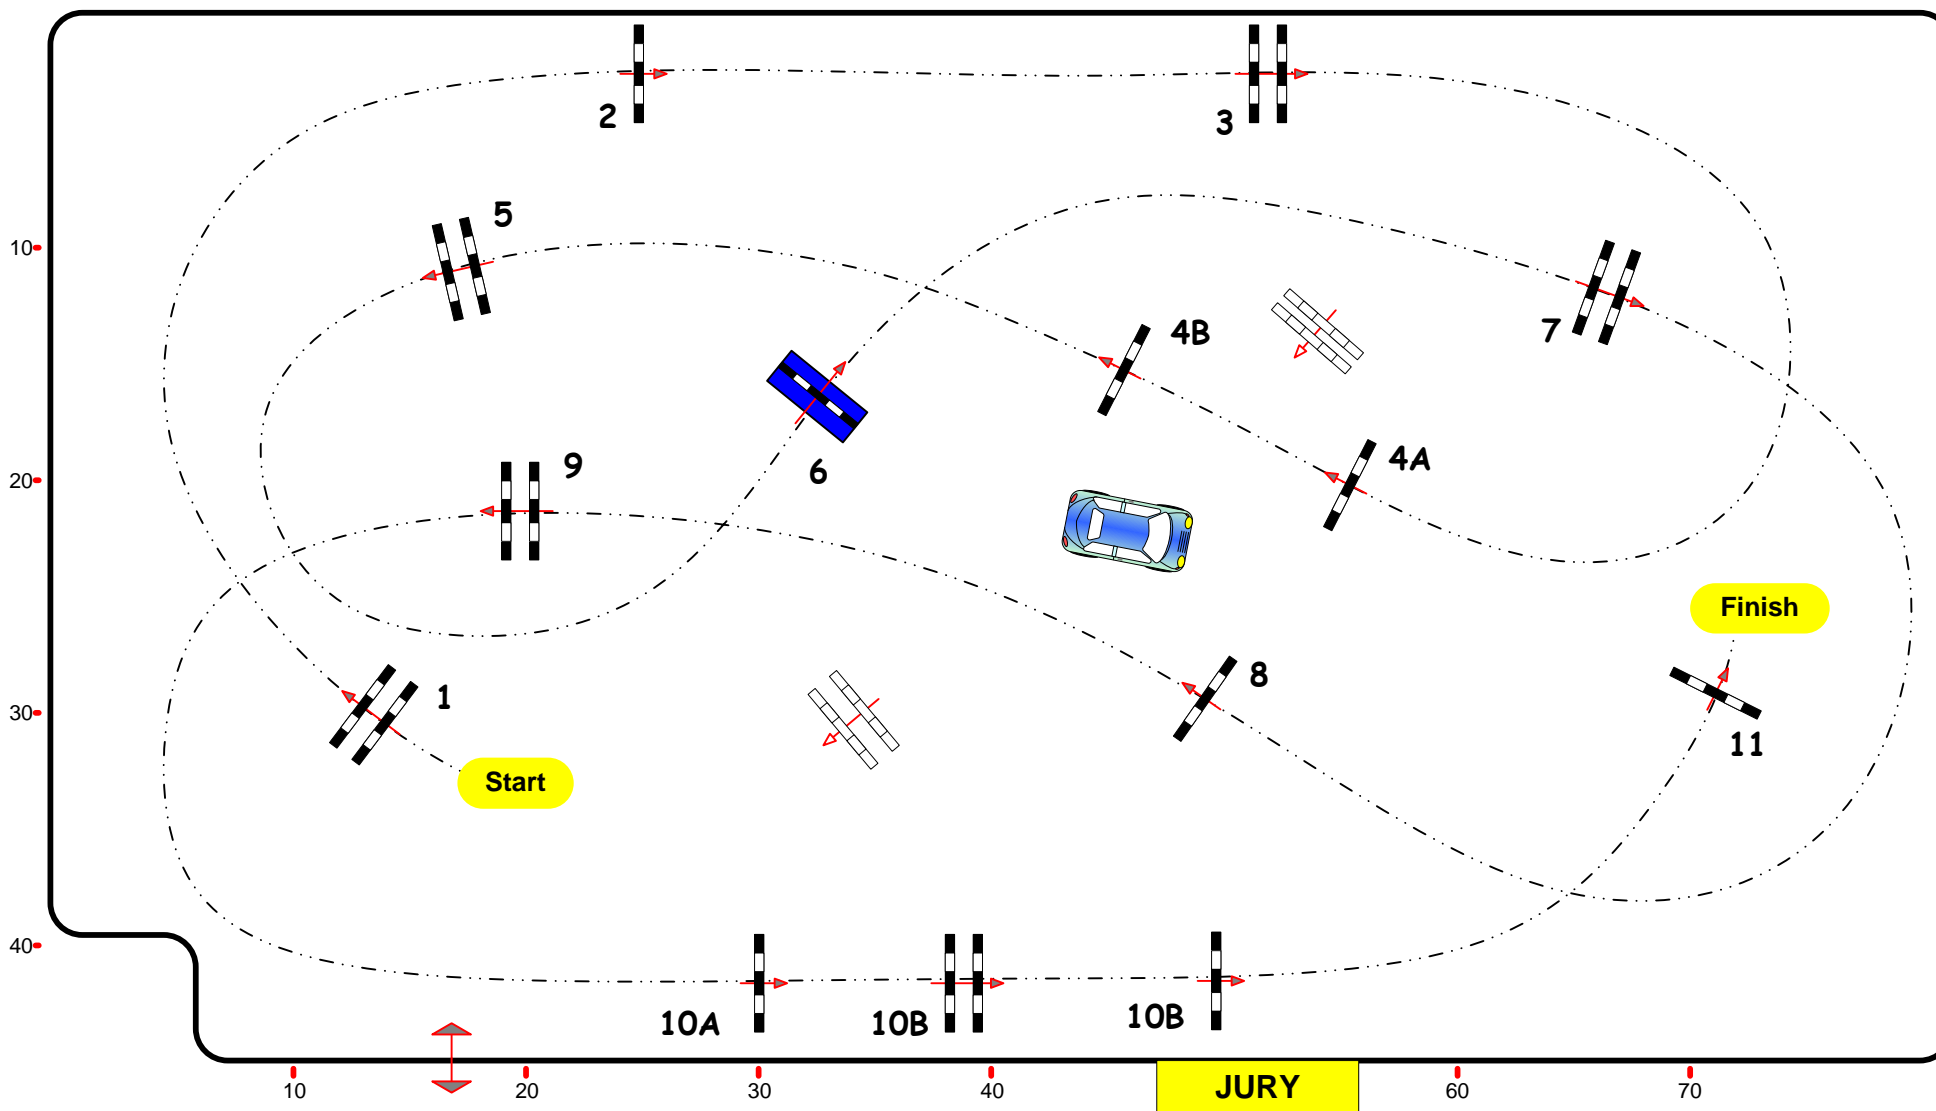

Class No.: 13

CSI \*

Competition against the clock

Table: A	Speed: 350 m/min	Obstacles: 11	2nd Phase: 0 m	2nd Jump-off: 0 m
National RG:	Length: 0 m	Efforts: 13	Length: 0 m	Length: 0 m
FEI RG / Art. 238.2.1	Time allowed: 0 sec	Penalty sec:	Time allowed: 0 sec	Time allowed: 0 sec
Height: 1,35 m	Time limit: 0 sec	Closed combination:	Time limit: 0 sec	Time limit: 0 sec