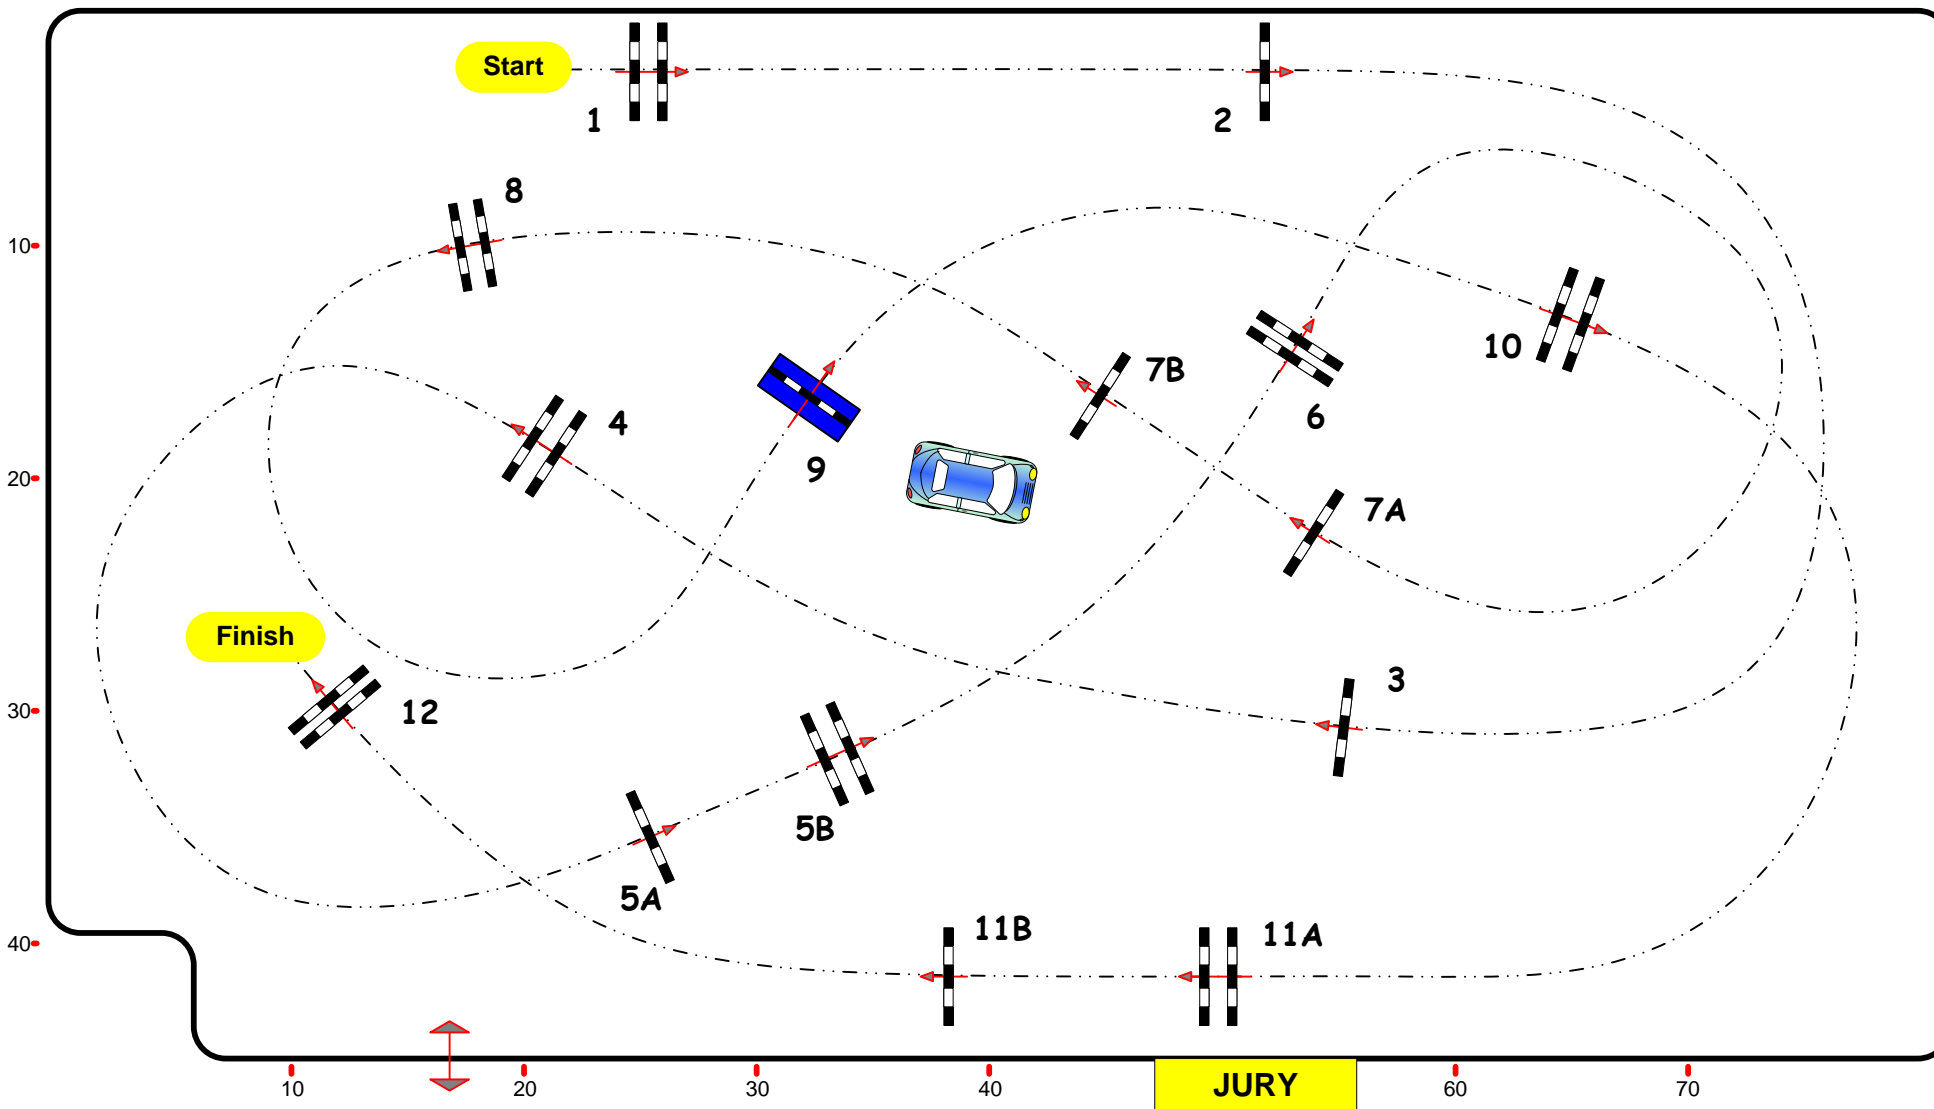

Class No.: 12

CSI \*\*\*

Speed and Handiness

Table: C	Speed: 350 m/min	Obstacles: 12	2nd Phase: 0 m	2nd Jump-off: 0 m
National RG:	Length: 0 m	Efforts: 14	Length: 0 m	Length: 0 m
FEI RG / Art. 239	Time allowed: 0 sec	Penalty sec:	Time allowed: 0 sec	Time allowed: 0 sec
Height: 1,45 m	Time limit: 0 sec	Closed combination:	Time limit: 0 sec	Time limit: 0 sec