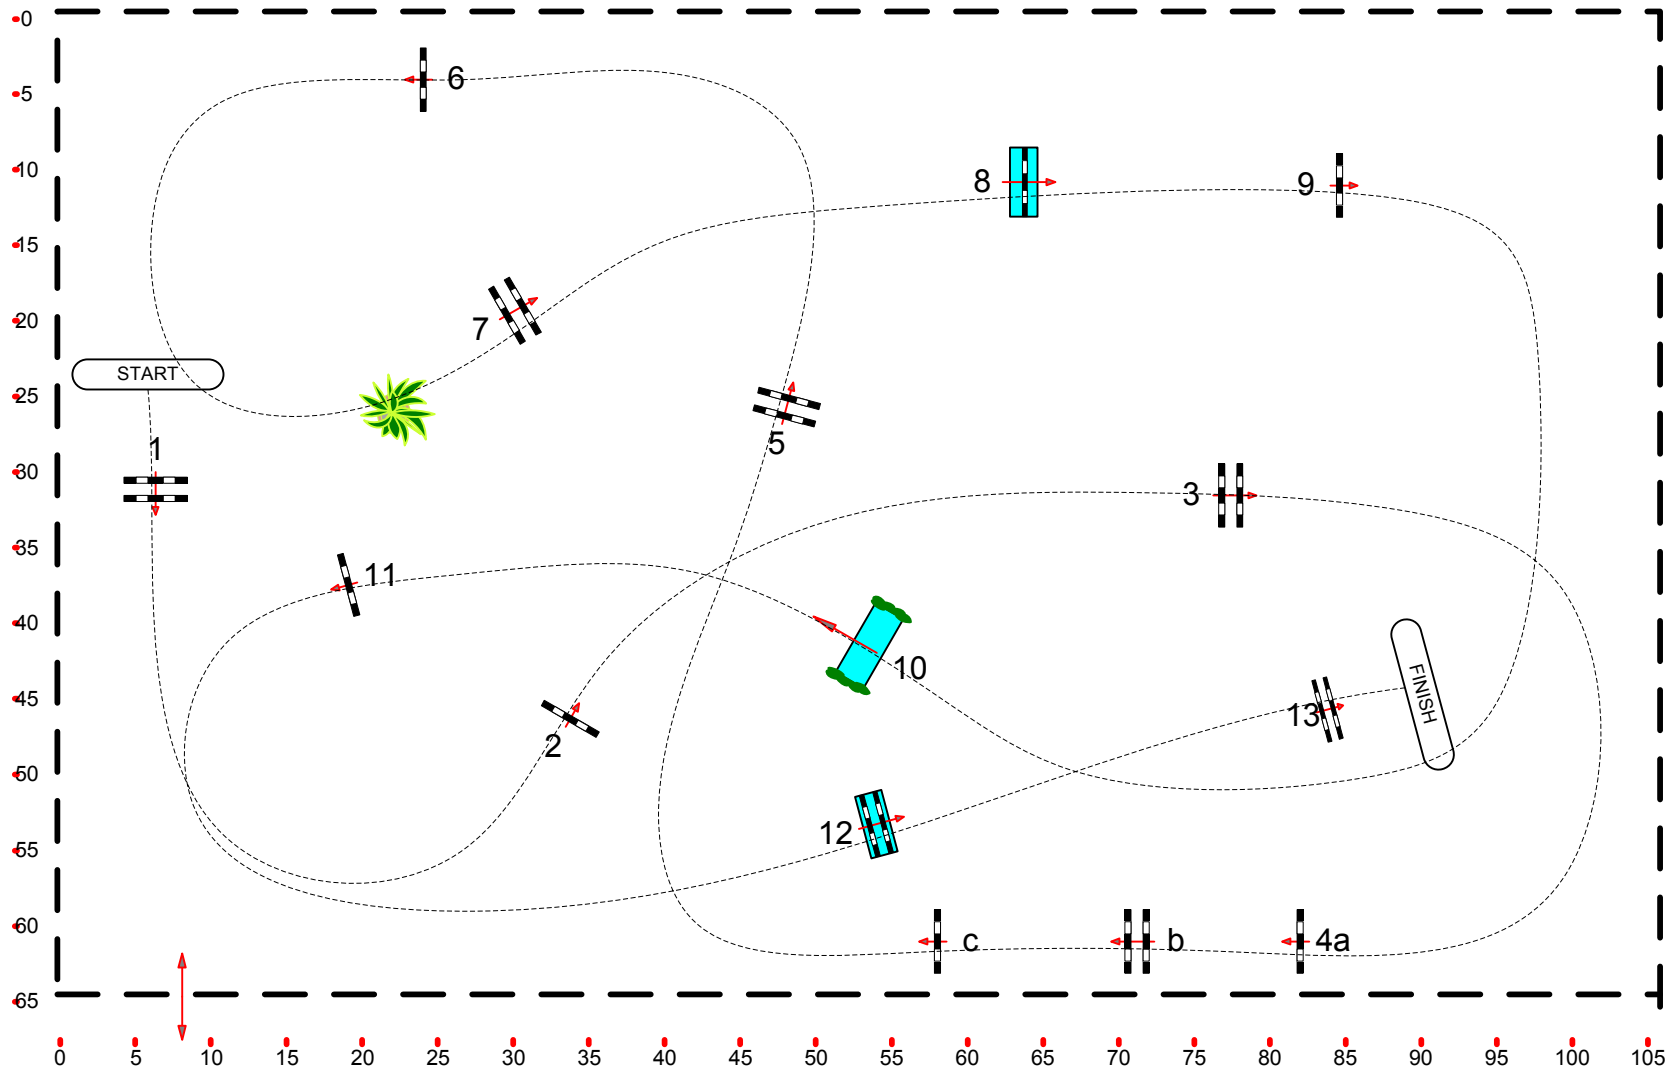

Class No.: 4 Barème C 1m45 4sec la pénalité / Tps Limite = 120sec jeudi 25 juillet 2019

Table:	Speed: 350 m/min	Obstacles:	:	2nd Jump-off:
National RG:	Length: 0 m	Efforts:	Length: 0 m	Length: 0 m
FEI RG / Art.	Time allowed: 0 sec	Penalty sec:	Time allowed: 0 sec	Time allowed: 0 sec
Height: m	Time limit: 0 sec	Closed combination:	Time limit: 0 sec	Time limit: 0 sec