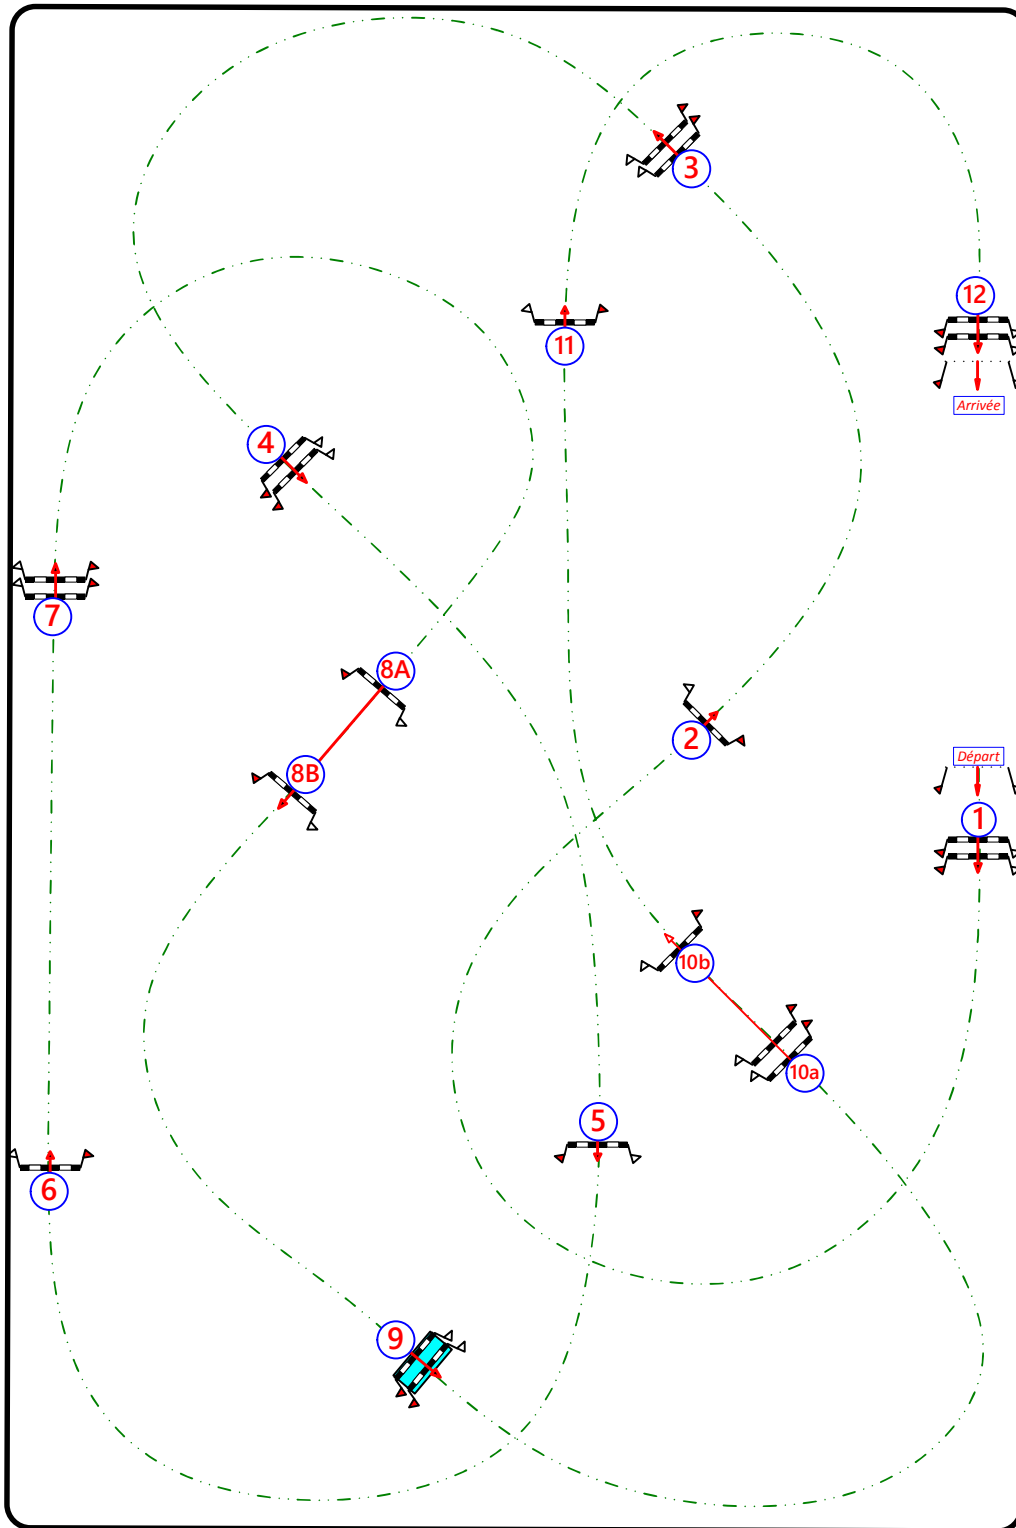

OPEN REGIONAL
SAINT-MEDARD-EN-JALLES
OPEN REGIONAL

Class No.: 0

Grand Prix

Bareme A Sans Chrono

samedi 3 juillet 2021

Start: 9:00

Table: A
National RG:
FEI RG / Art. 238.2.2.1
Height: 0,90 m

Speed: 330 m/min

Length: 530 m
Time allowed: 97 sec
Time limit: 194 sec

Obstacles:
Efforts:
Penalty sec
Closed combination:

2eme Etape:

Length: 0 m
Time allowed: 0 sec
Time limit: 0 sec

2nd Jump-off:

Length: 0 m
Time allowed: 0 sec
Time limit: 0 sec