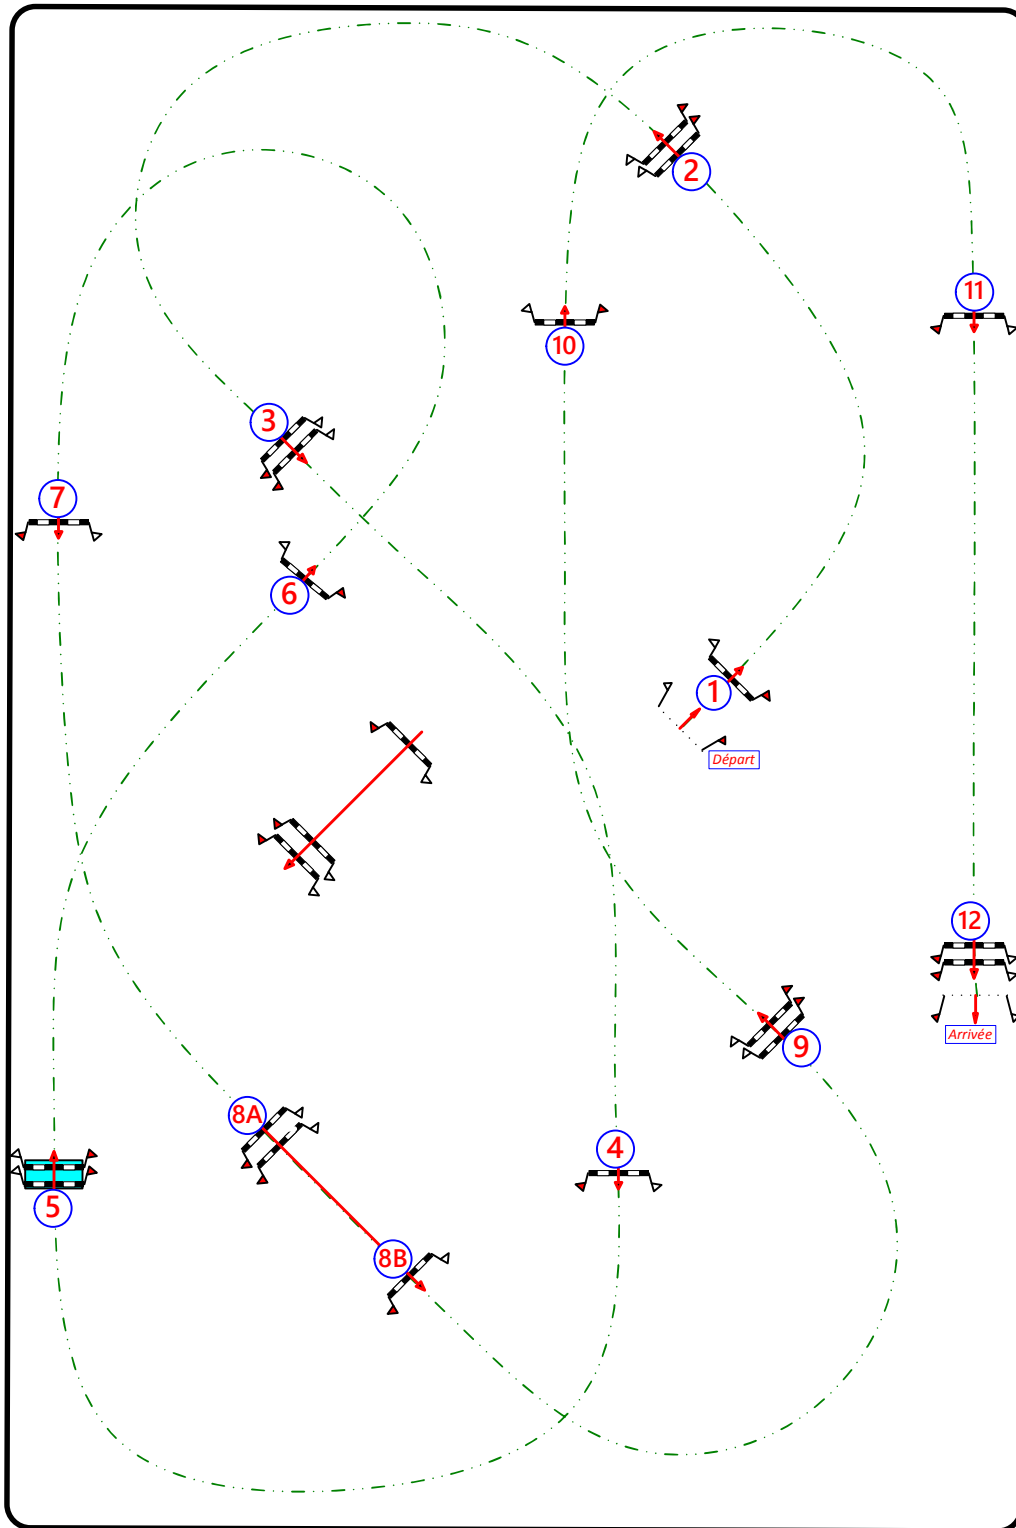

OPEN REGIONAL  
**SAINT-MEDARD-EN-JALLES**  
OPEN REGIONAL

Class No.: 0

Grand Prix

Bareme A Sans Chrono

samedi 3 juillet 2021

Start: 9:00

Table: A  
National RG:  
FEI RG / Art. 238.2.2.1  
Height: 0,80 m

Speed: 330 m/min

Length: 540 m  
Time allowed: 99 sec  
Time limit: 198 sec

Obstacles:  
Efforts:  
Penalty sec  
Closed combination:

2eme Etape:

Length: 0 m  
Time allowed: 0 sec  
Time limit: 0 sec

2nd Jump-off:

Length: 0 m  
Time allowed: 0 sec  
Time limit: 0 sec