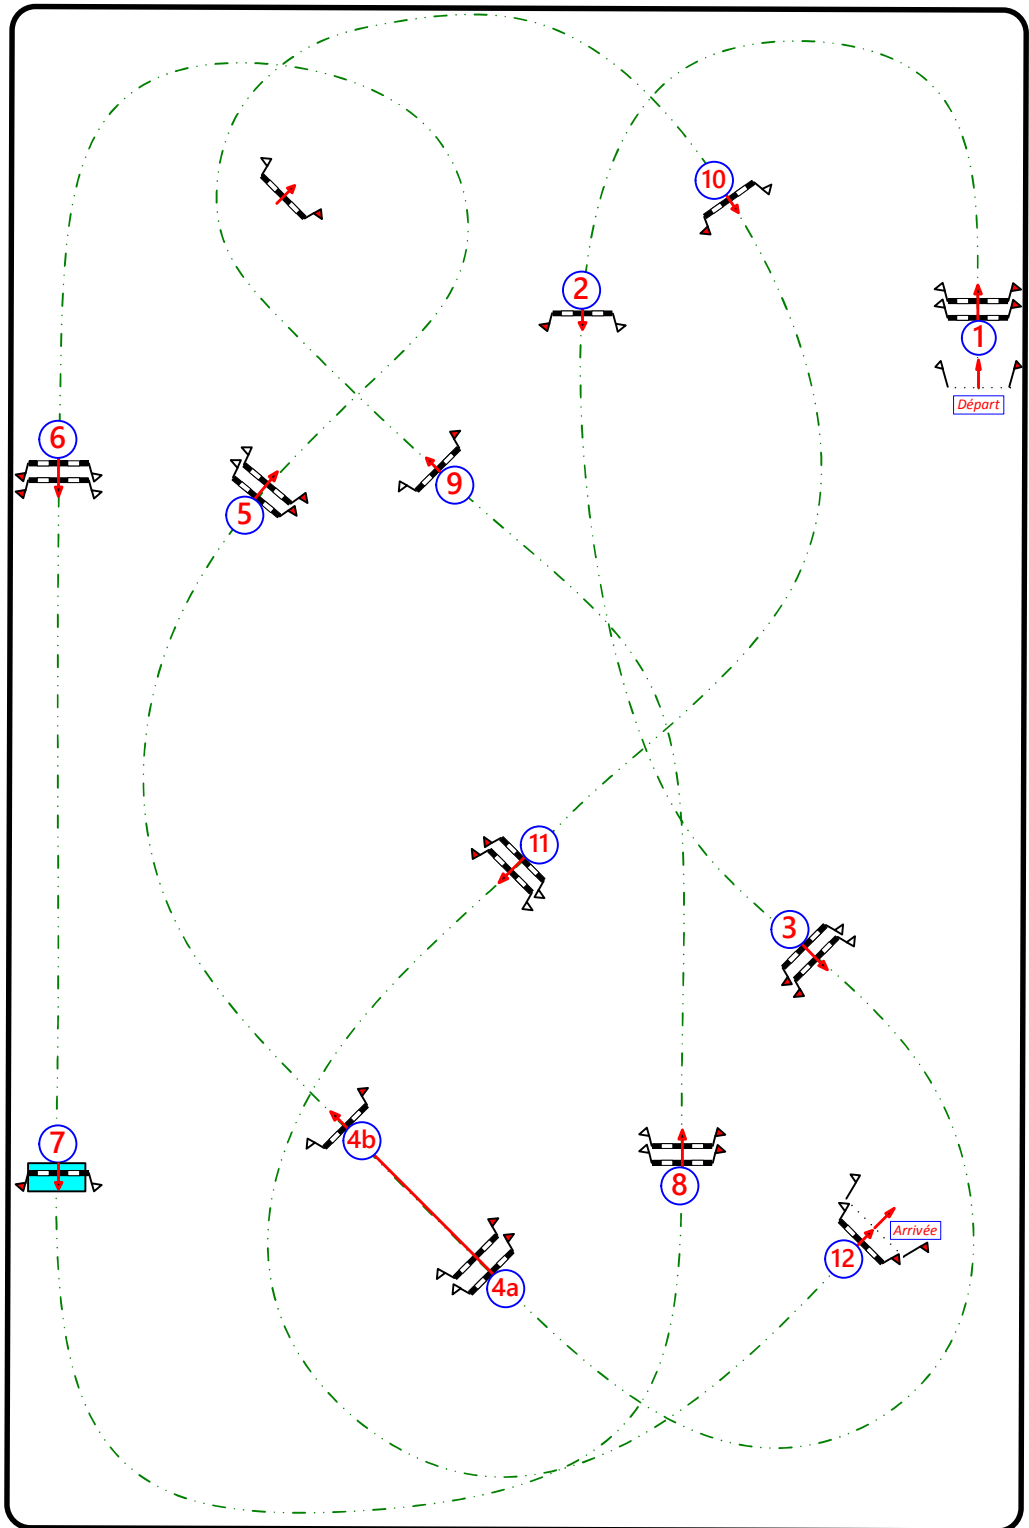

OPEN REGIONAL
SAINT-MEDARD-EN-JALLES
OPEN REGIONAL

Class No.: 0
Grand Prix
Bareme A Sans Chrono
samedi 3 juillet 2021
Start: 9:00

Table: A
National RG:
FEI RG / Art. 238.2.2.1
Height: 0,70 m

Speed: 330 m/min
Length: 530 m
Time allowed: 97 sec
Time limit: 194 sec

Obstacles:
Efforts:
Penalty sec
Closed combination:

2eme Etape:
Length: 0 m
Time allowed: 0 sec
Time limit: 0 sec

2nd Jump-off:
Length: 0 m
Time allowed: 0 sec
Time limit: 0 sec

JURY