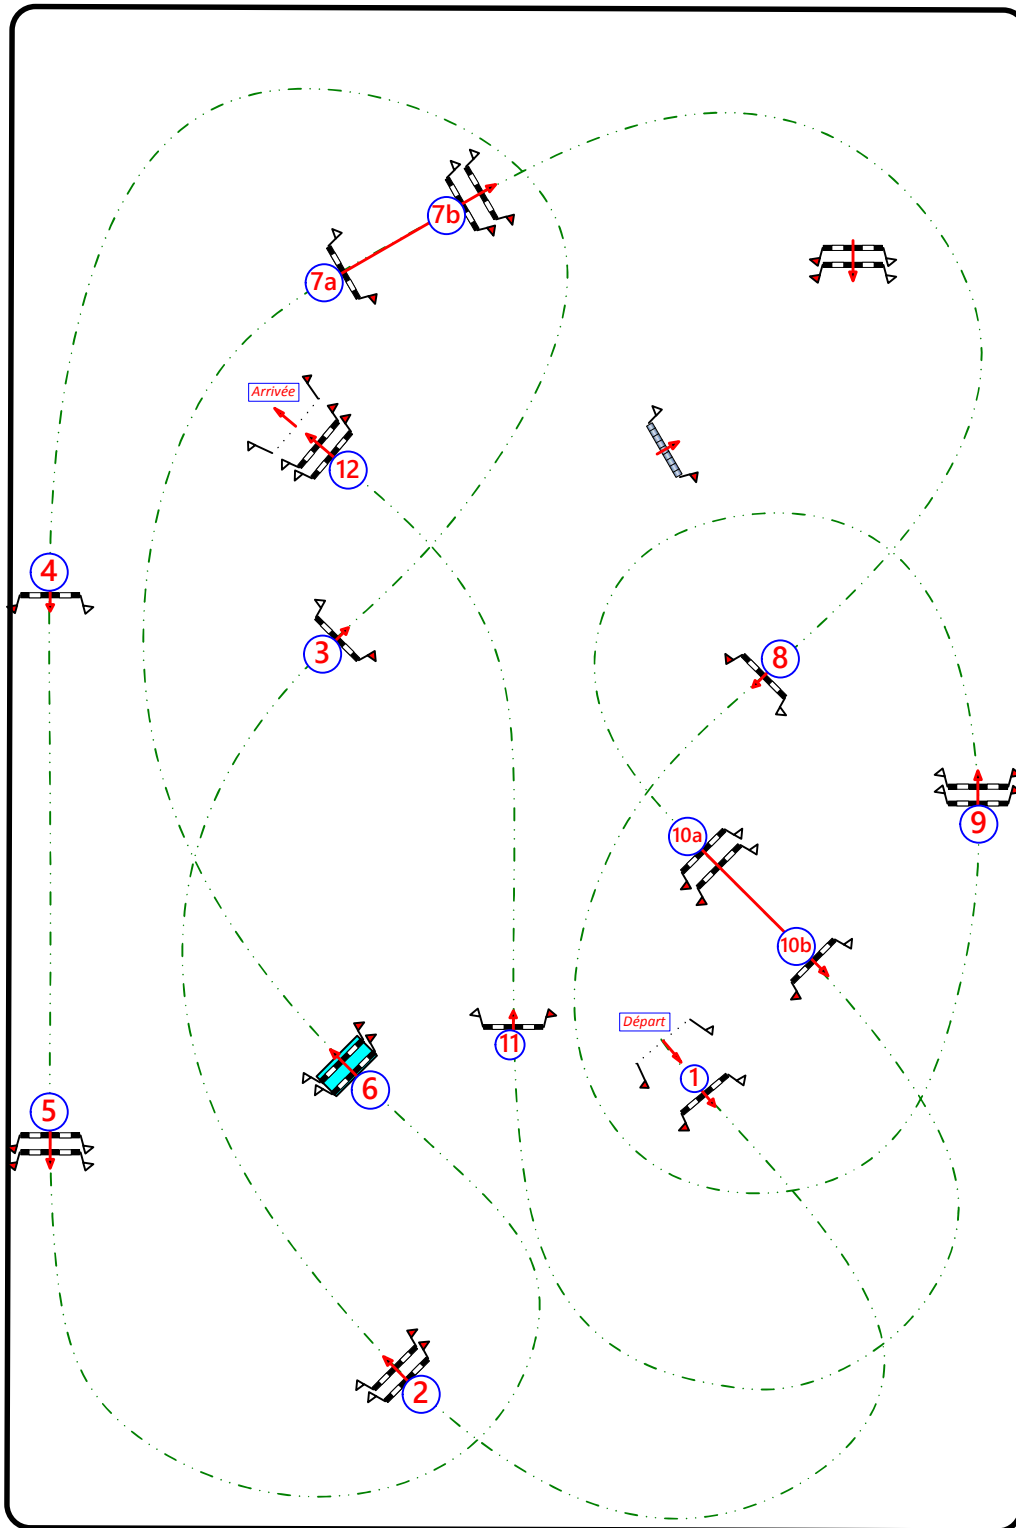

Class No.: 0

Grand Prix

Bareme A Au Chrono

dimanche 4 juillet 2021

Start: 8:30

Table: A
National RG:
FEI RG / Art. 238.2.2.1
Height: 0,90 m

Speed: 330 m/min

Length: 550 m
Time allowed: 100 sec
Time limit: 200 sec

Obstacles: 12
Efforts: 14
Penalty sec
Closed combination:

2eme Etape:

Length: 0 m
Time allowed: 0 sec
Time limit: 0 sec

2nd Jump-off:

Length: 0 m
Time allowed: 0 sec
Time limit: 0 sec

JURY