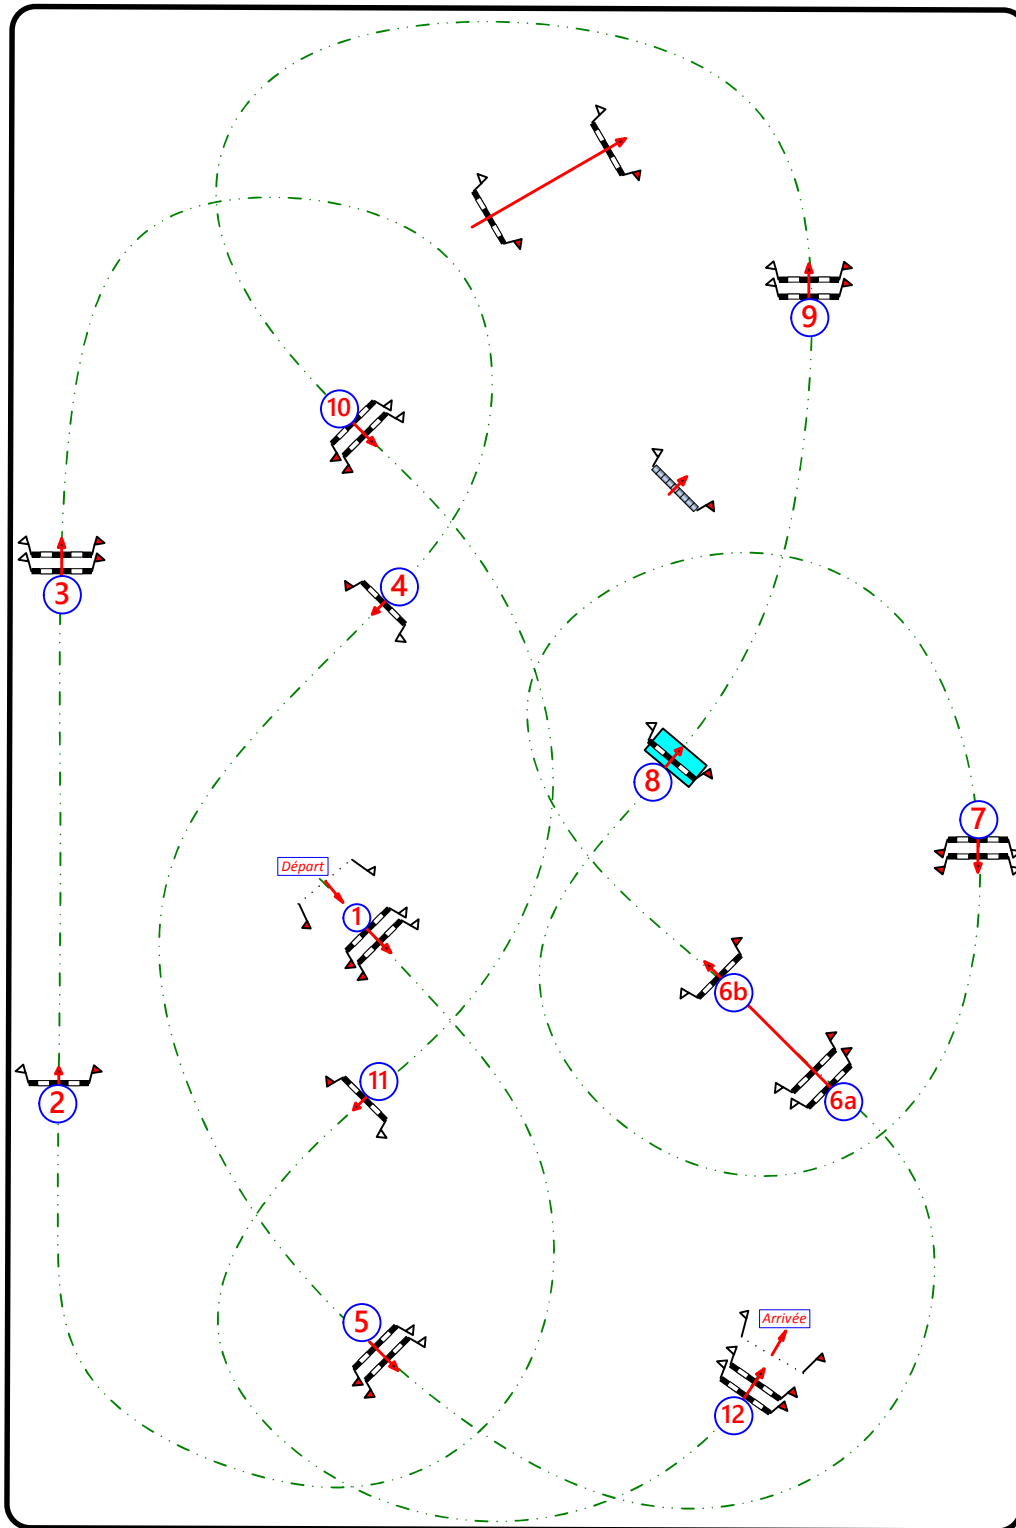

OPEN REGIONAL
SAINT-MEDARD-EN-JALLES
OPEN REGIONAL

Class No.: 0

Grand Prix

Bareme A Au Chrono

dimanche 4 juillet 2021

Start: 8:30

Table: A
National RG:
FEI RG / Art. 238.2.2.1
Height: 0,70 m

Speed: 330 m/min

Length: 520 m
Time allowed: 95 sec
Time limit: 190 sec

Obstacles:
Efforts:
Penalty sec
Closed combination:

2eme Etape:

Length: 0 m
Time allowed: 0 sec
Time limit: 0 sec

2nd Jump-off:

Length: 0 m
Time allowed: 0 sec
Time limit: 0 sec