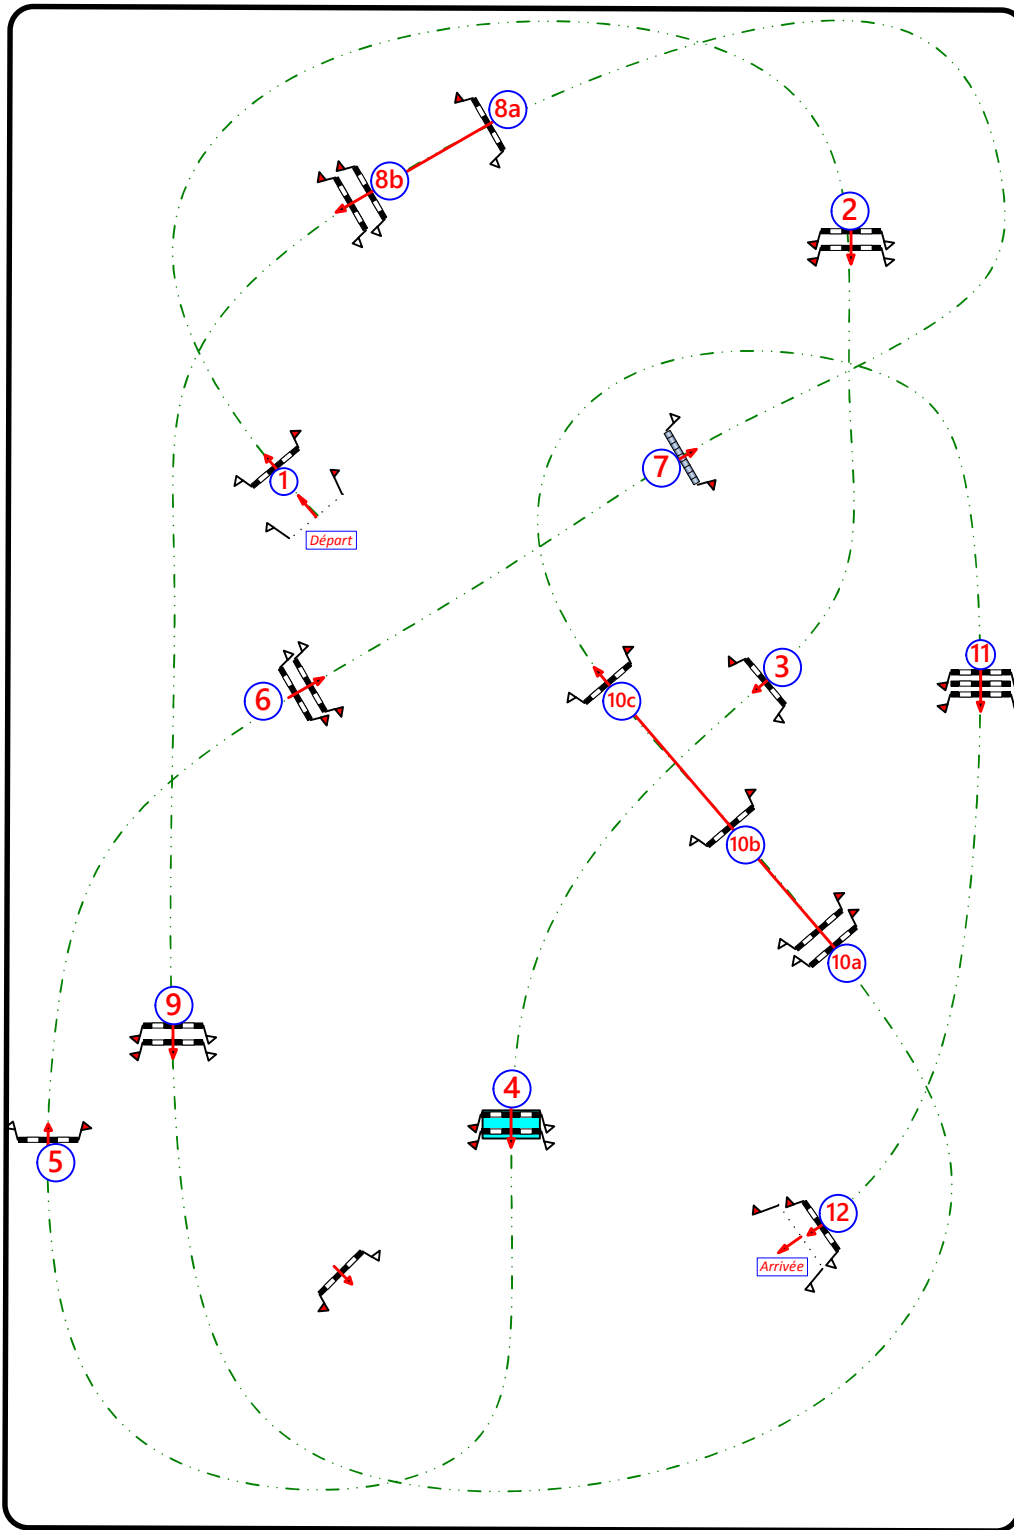

Class No.: 0

Grand Prix

Bareme A Au Chrono

dimanche 4 juillet 2021

Start: 8:30

Table: A
National RG:
FEI RG / Art. 238.2.2.1
Height: 1,20 m

Speed: 330 m/min
Length: 535 m
Time allowed: 98 sec
Time limit: 196 sec

Obstacles: 12
Efforts: 15
Penalty sec
Closed combination:

2eme Etape:

Length: 0 m
Time allowed: 0 sec
Time limit: 0 sec

2nd Jump-off:

Length: 0 m
Time allowed: 0 sec
Time limit: 0 sec

JURY