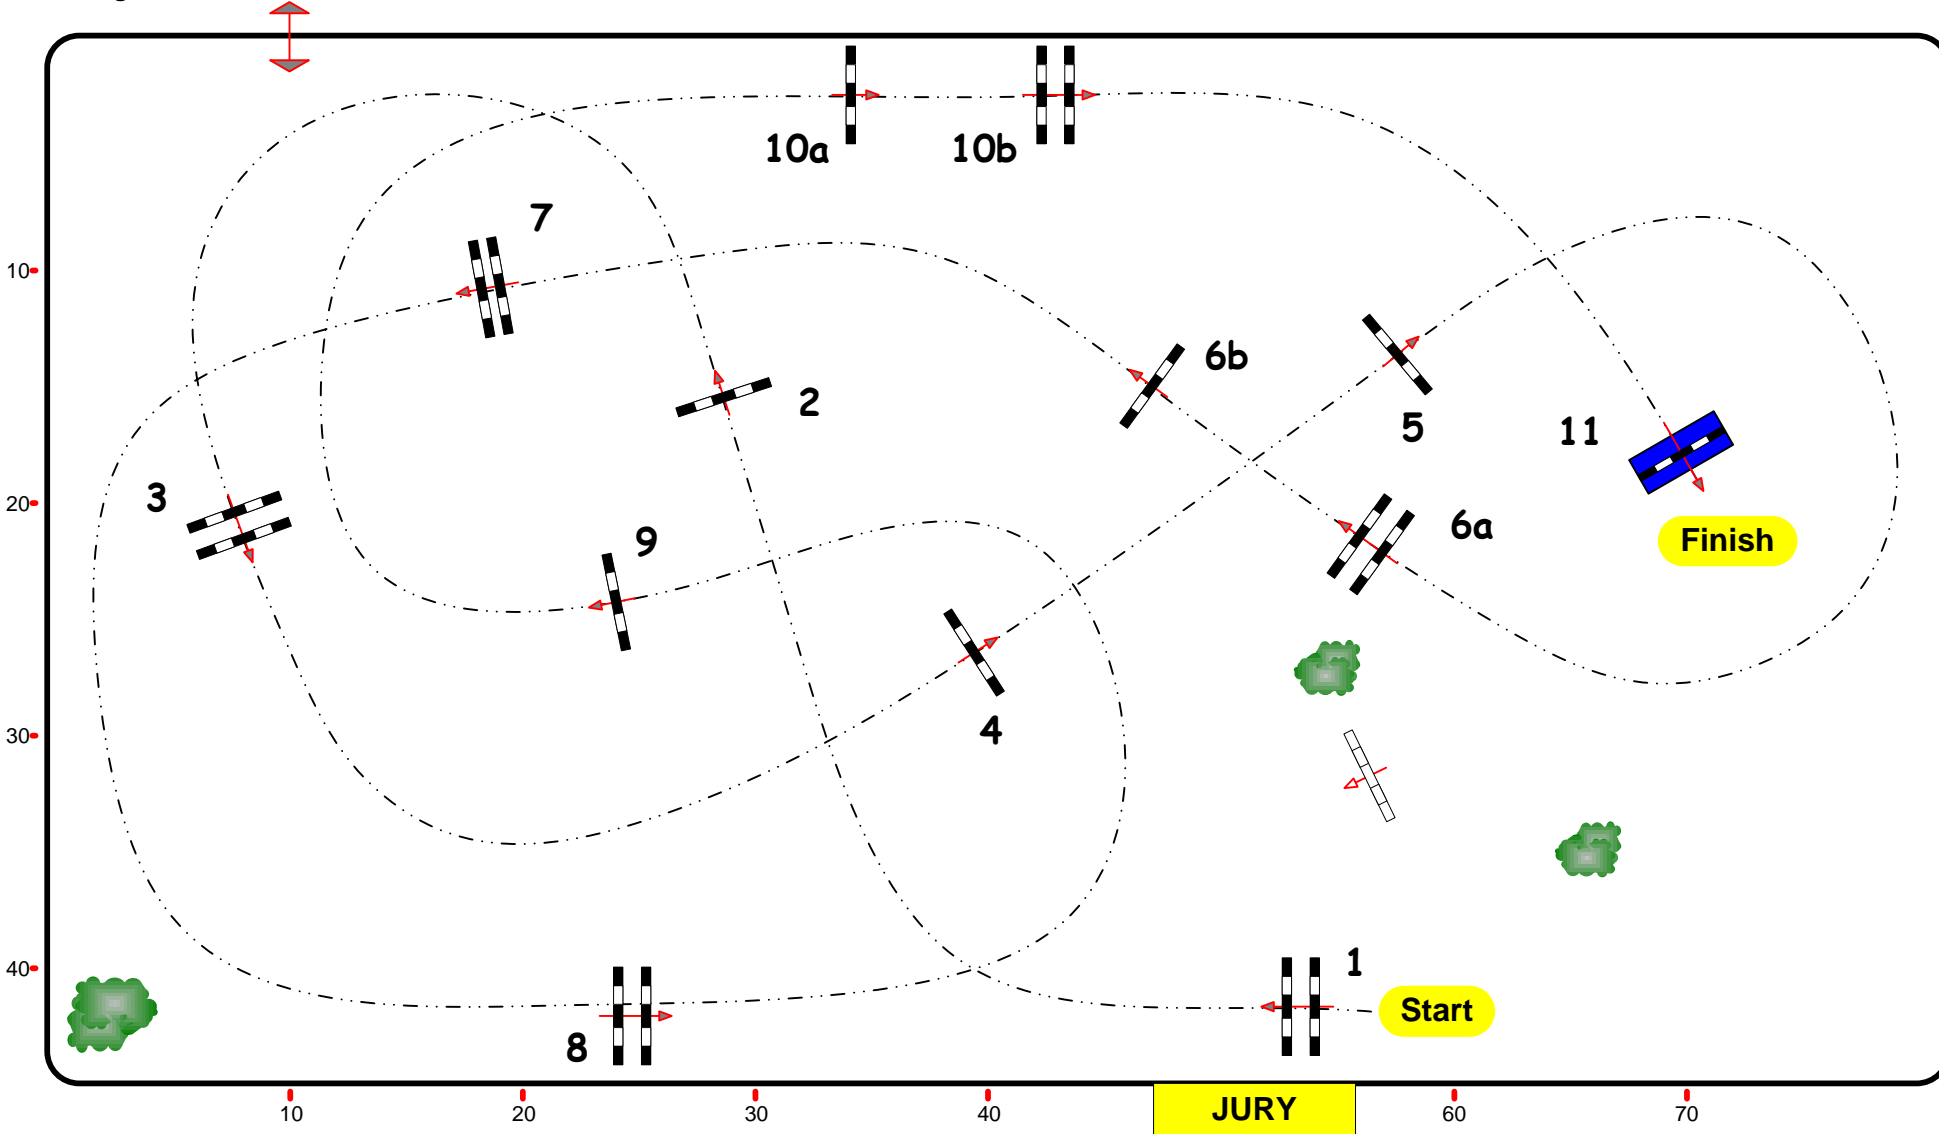

Class No.: 7

CSI *

Competition against the clock

Table: A	Speed: 350 m/min	Obstacles: 11	1st Jump-off: Length: 0 m	2nd Jump-off: Length: 0 m
National RG:	Length: 420 m	Efforts: 13	Time allowed: 0 sec	Time allowed: 0 sec
FEI RG / Art. 238.2.1	Time allowed: 72 sec	Penalty sec:	Time limit: 0 sec	Time limit: 0 sec
Height: 1,25 m	Time limit: 144 sec	Closed combination:		