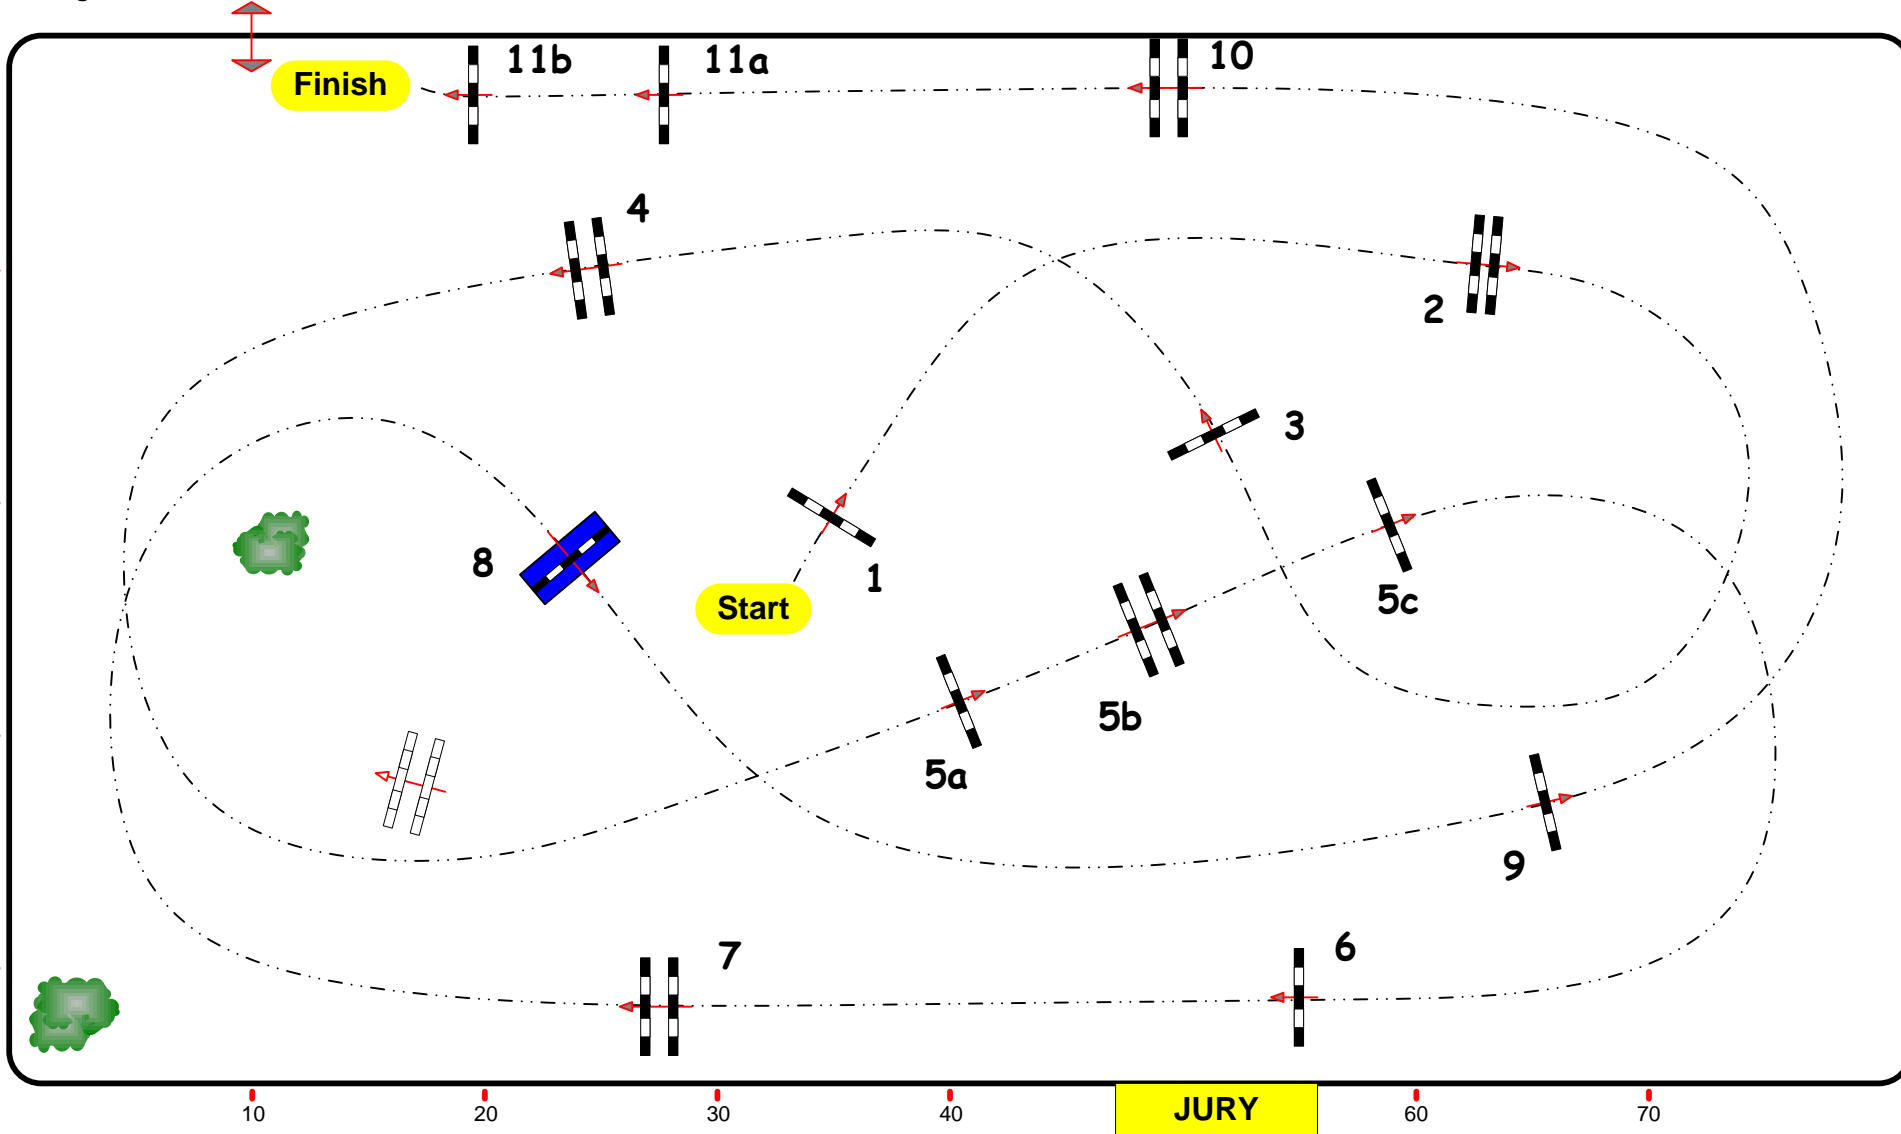

Class No.: 13

CSI \* Gold

Competition against the clock

Table: C	Speed: 350 m/min	Obstacles: 11	2nd Phase: 0 m	2nd Jump-off: 0 m
National RG:	Length: 0 m	Efforts: 14	Length: 0 sec	Length: 0 sec
FEI RG / Art. 239	Time allowed: 0 sec	Penalty sec:	Time allowed: 0 sec	Time allowed: 0 sec
Height: 1,35 m	Time limit: 0 sec	Closed combination:	Time limit: 0 sec	Time limit: 0 sec