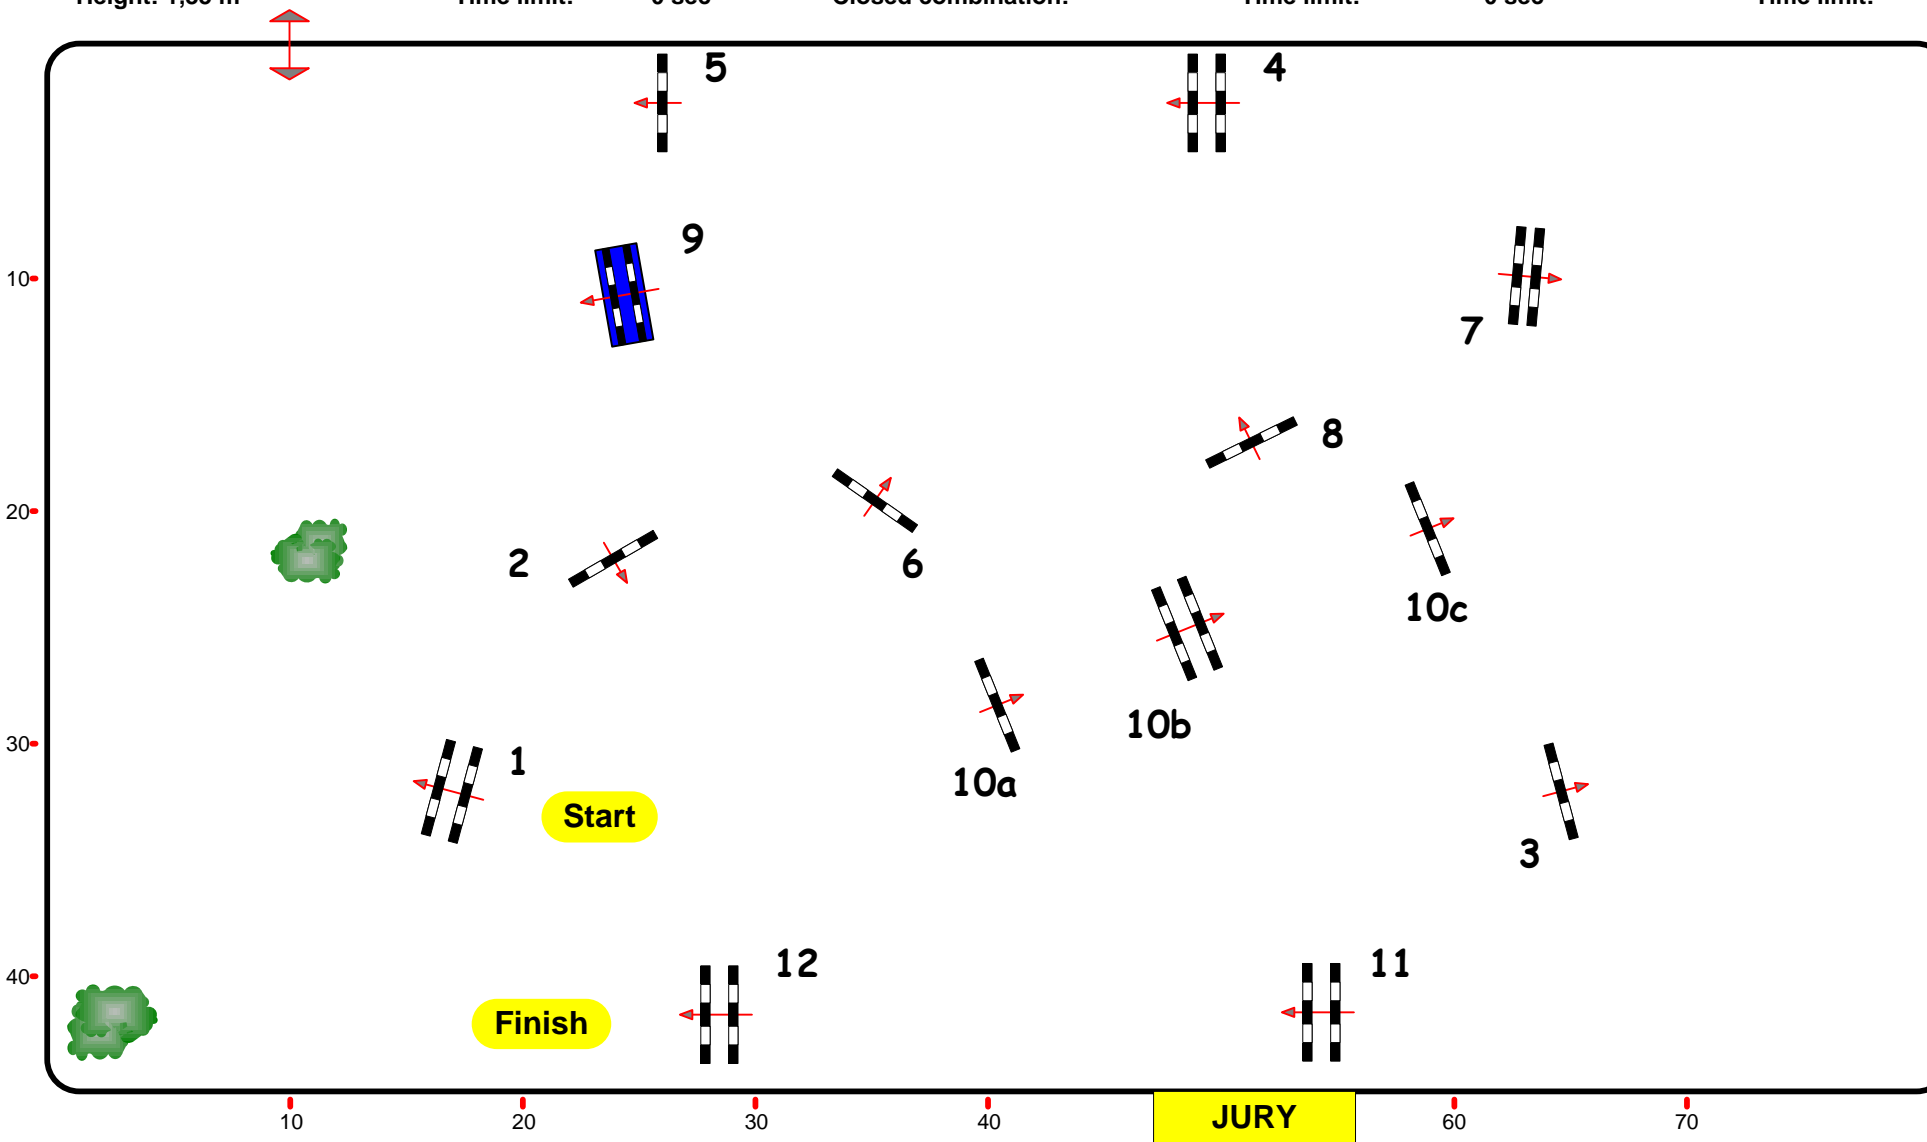

Class No.: 12

CSI **

Speed and Handiness

Table: C	Speed: 350 m/min	Obstacles: 12	2nd Phase: 0 m	2nd Jump-off: 0 m
National RG:	Length: 0 m	Efforts: 14	Length: 0 sec	Length: 0 sec
FEI RG / Art. 239	Time allowed: 0 sec	Penalty sec:	Time allowed: 0 sec	Time allowed: 0 sec
Height: 1,35 m	Time limit: 0 sec	Closed combination:	Time limit: 0 sec	Time limit: 0 sec