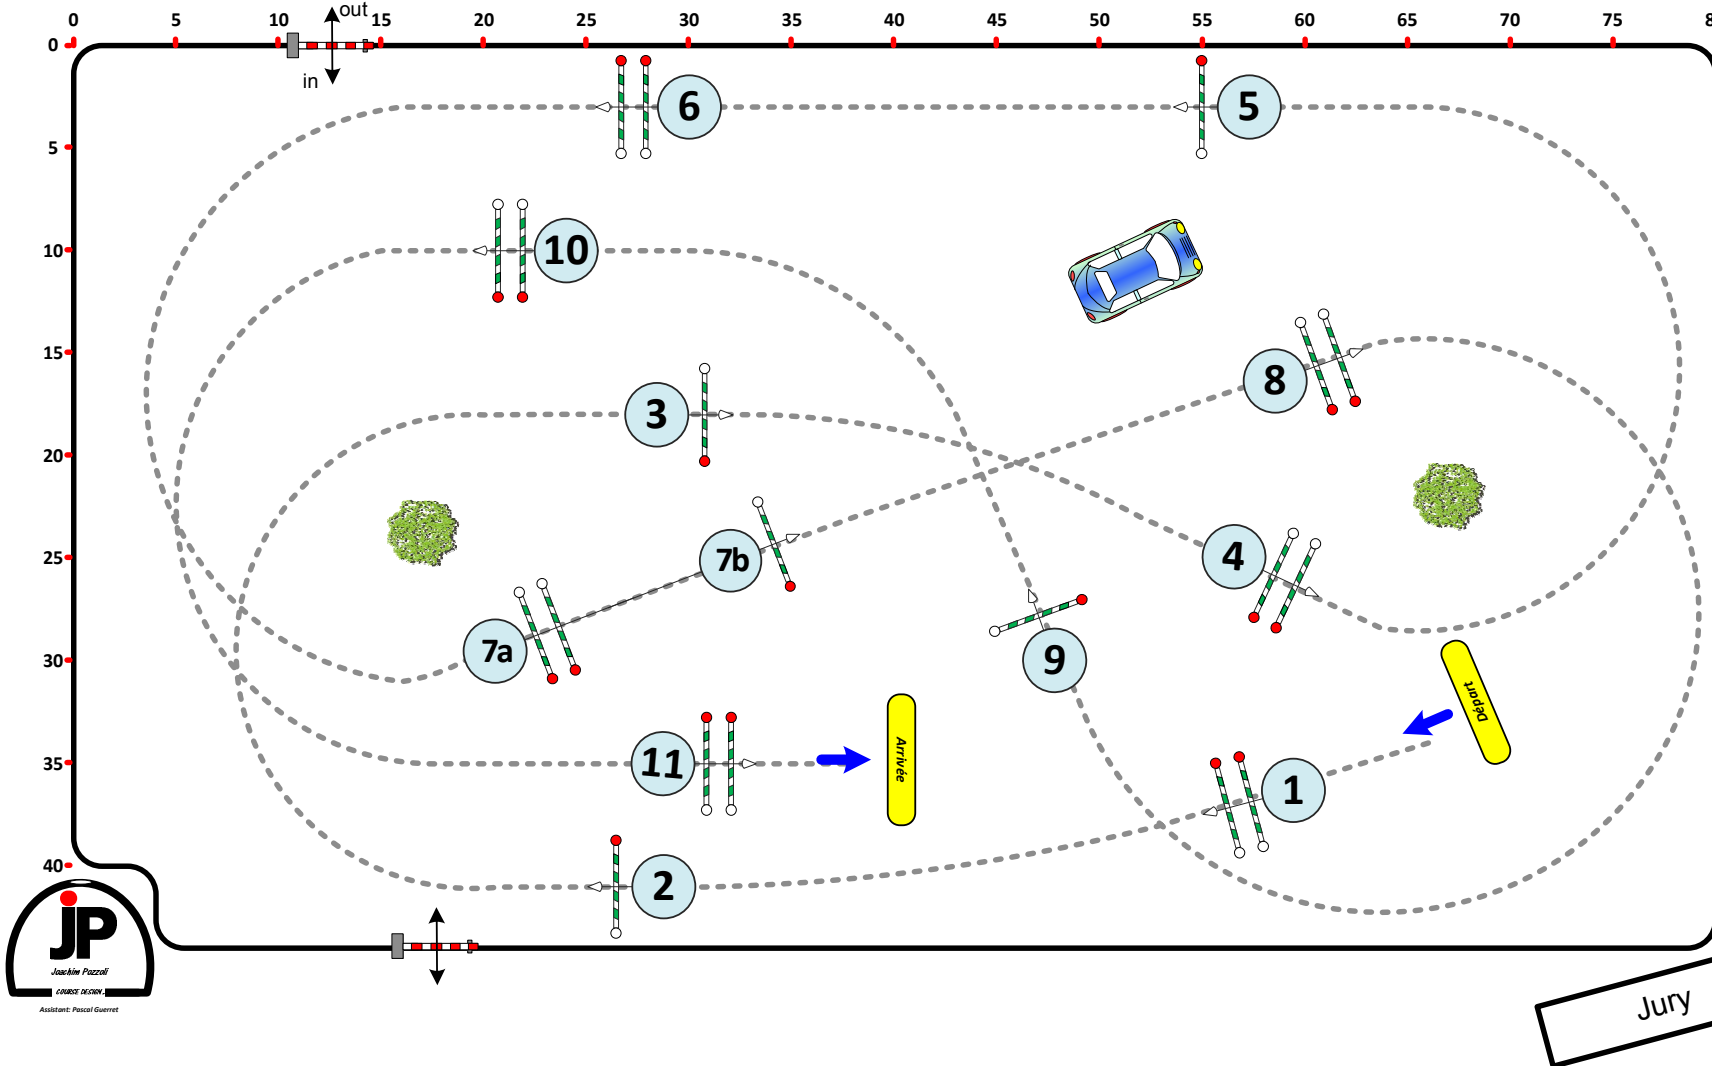

Jumping
Megève
 International

CSI *
 Table A Against the Clock
 mercredi 21 juillet 2021

| | |
|--------------|----------|
| Barème: | A |
| FEI Art.: | 238.2.1. |
| Obstacles: | 11 |
| Efforts: | 12 |
| Combinaison: | 1 |

Distance: 470 m
 Tps Accordé: 81 sec
 Tps Limite: 162 sec

350
 m/mn

1,15 m

Jury