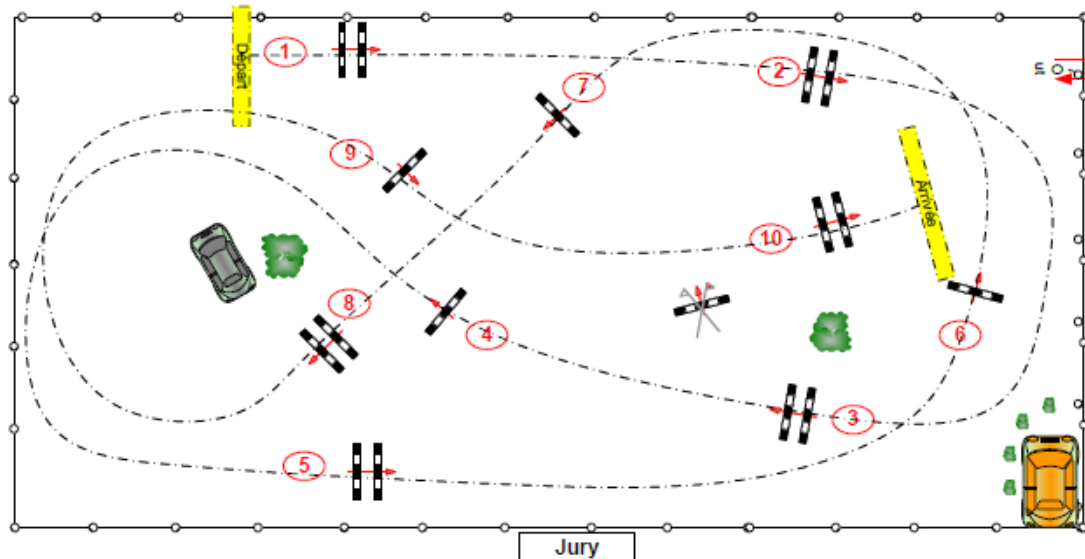

AMATEUR 2 SPECIALE

DIFFICULTES PROGRESSIVES

vendredi 12 novembre 2021

Start: 15:30

Table: A
National RG:
FEI RG / Art. 238.2.2.1
Height: 1,05 m

Speed: 350 m/min
Length: 0 m
Time allowed: 0 sec
Time limit: 0 sec

Obstacles: 10
Efforts: 10
Penalty sec
Closed combination:

1st Jump-off:
Length: 350 m
Time allowed: 80 sec
Time limit: 120 sec

2nd Jump-off:
Length: 0 m
Time allowed: 0 sec
Time limit: 0 sec

Course Designer